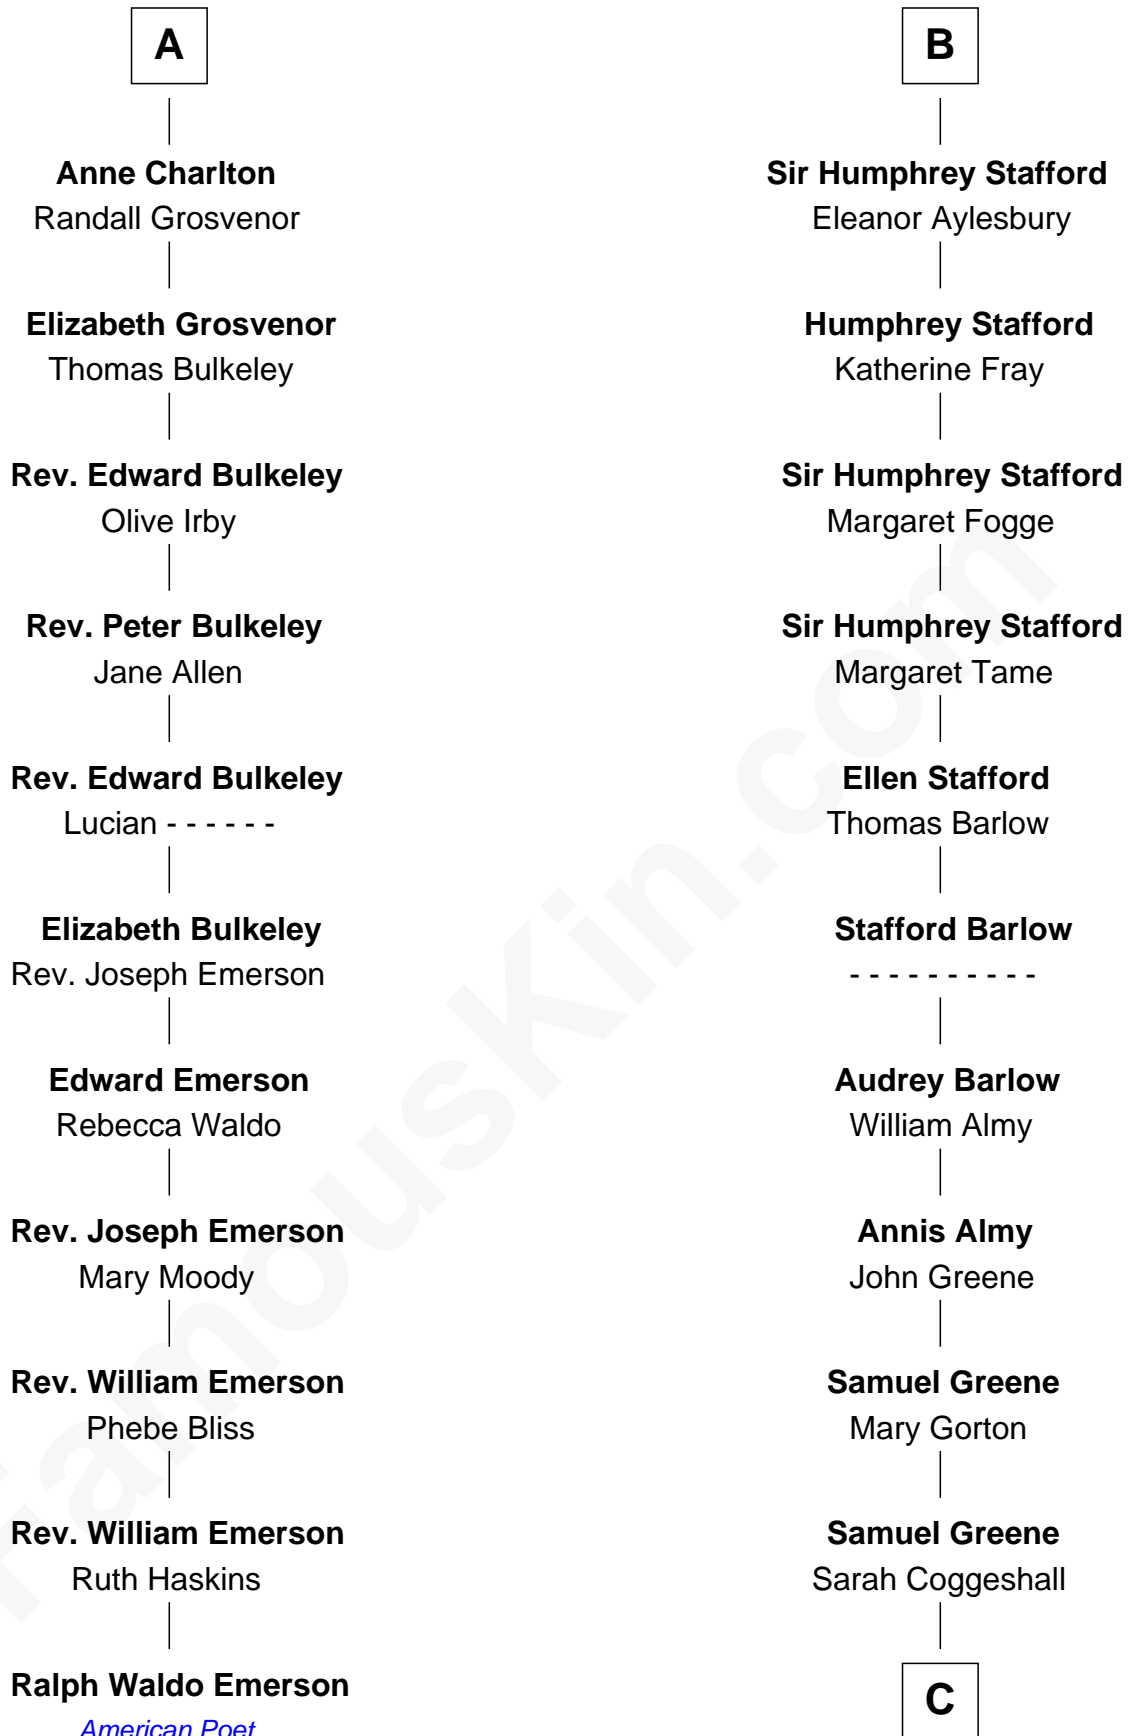

FamousKin.com
Relationship Chart of
Ralph Waldo Emerson
American Poet

17th cousin 2 times removed of
Samuel Ward King
15th Governor of Rhode Island

C

—
Mercy Green

John Walton

—
Welthian Walton

William Borden King

—
Samuel Ward King

15th Governor of Rhode Island

FamousKin.com