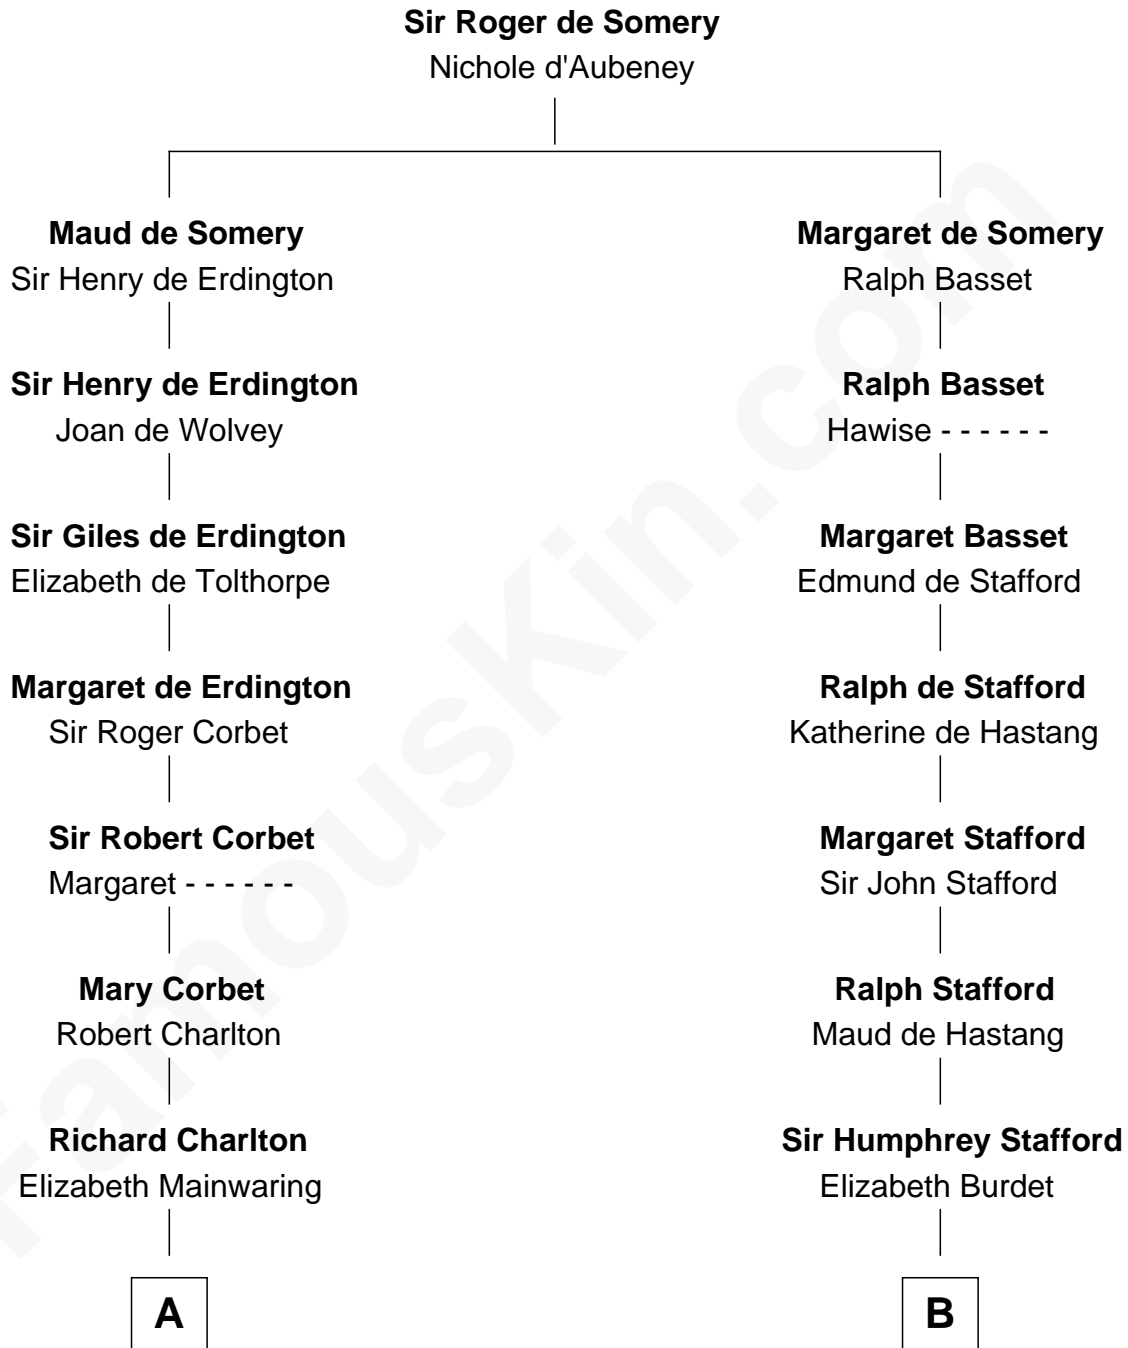

FamousKin.com
Relationship Chart of
Ralph Waldo Emerson
American Poet

17th cousin 2 times removed of
Samuel Ward King
15th Governor of Rhode Island

C

—
Mercy Green

John Walton

—
Welthian Walton

William Borden King

—
Samuel Ward King

15th Governor of Rhode Island

FamousKin.com