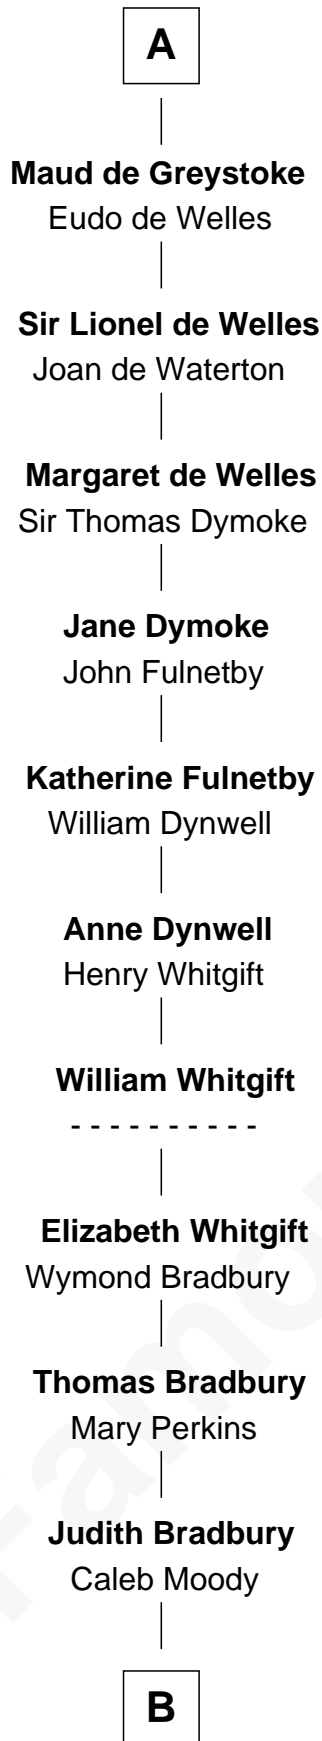

**FamousKin.com**  
**Relationship Chart of**  
**Ralph Waldo Emerson**  
*American Poet*

1st cousin 20 times removed of

**William de Lanvallay**  
*Magna Carta Surety*

**B**

Rev. Samuel Moody

Hannah Sewall

Mary Moody

Rev. Joseph Emerson

Rev. William Emerson

Phebe Bliss

Rev. William Emerson

Ruth Haskins

Ralph Waldo Emerson

*American Poet*