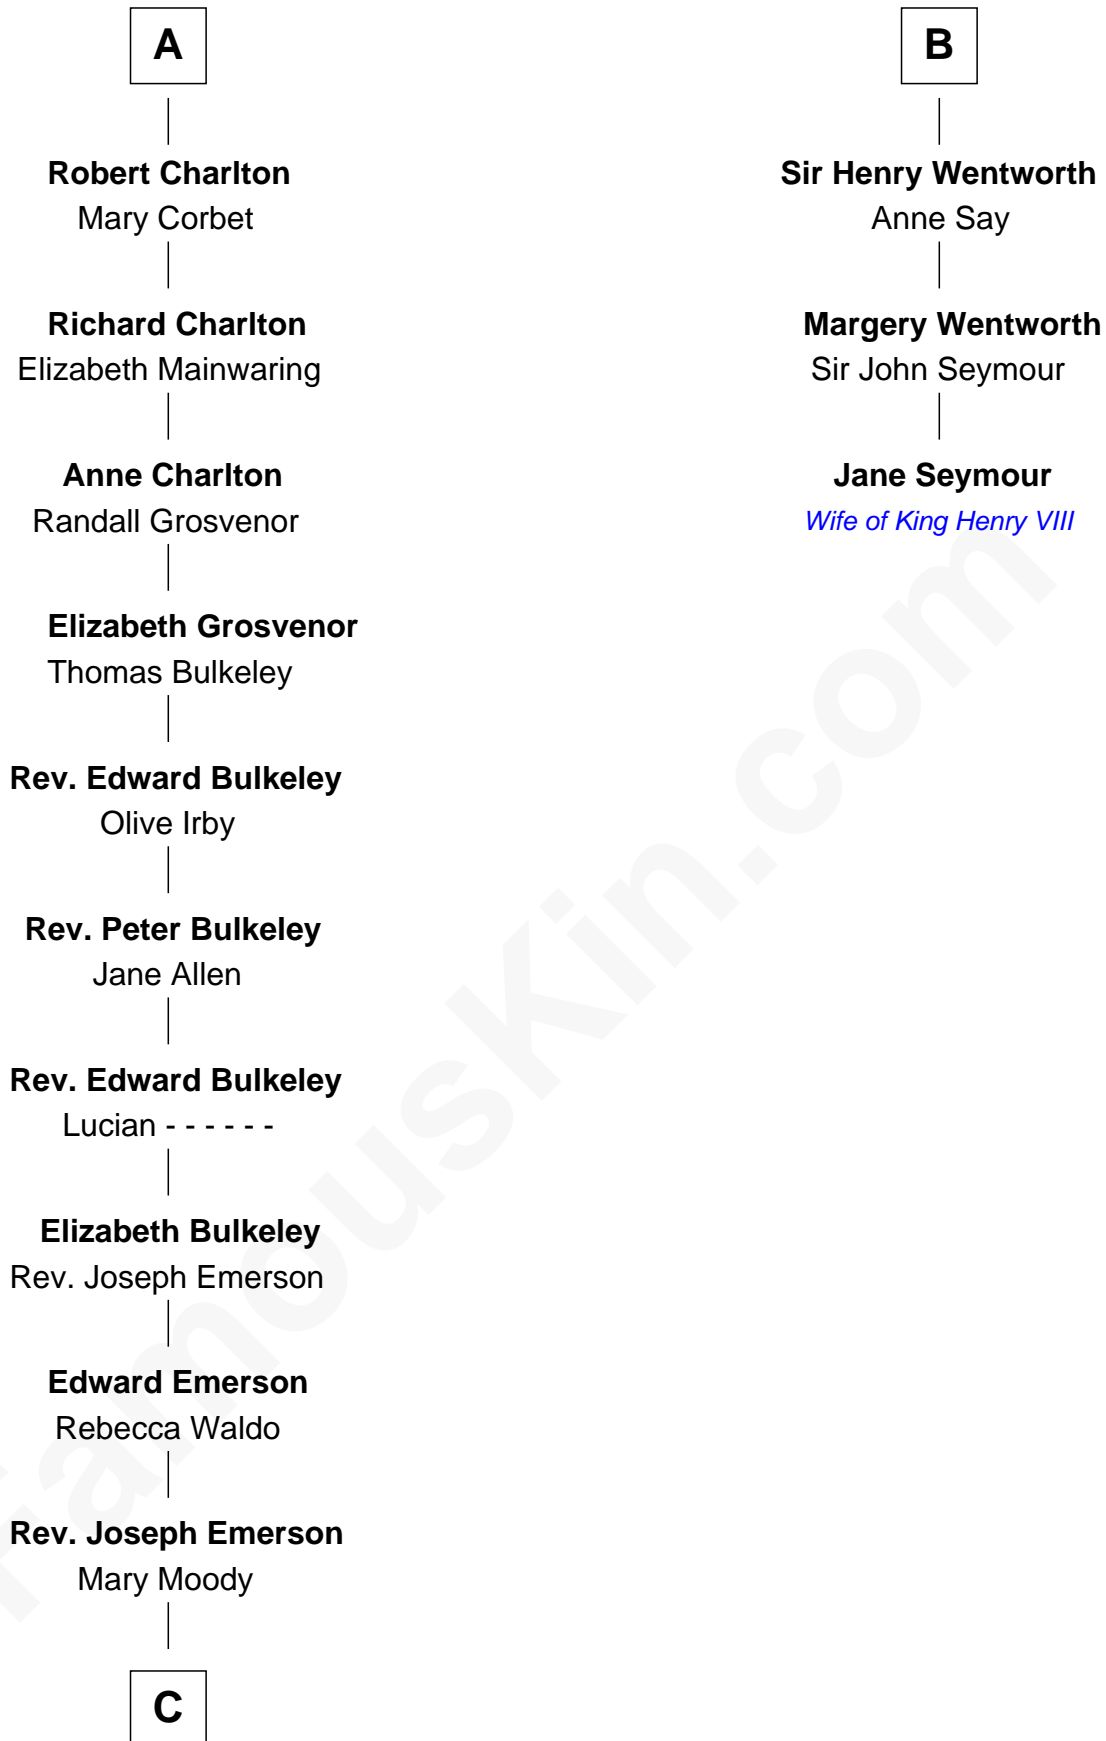

FamousKin.com

Relationship Chart of

Ralph Waldo Emerson

American Poet

9th cousin 10 times removed of

Jane Seymour

3rd Wife of King Henry VIII

C