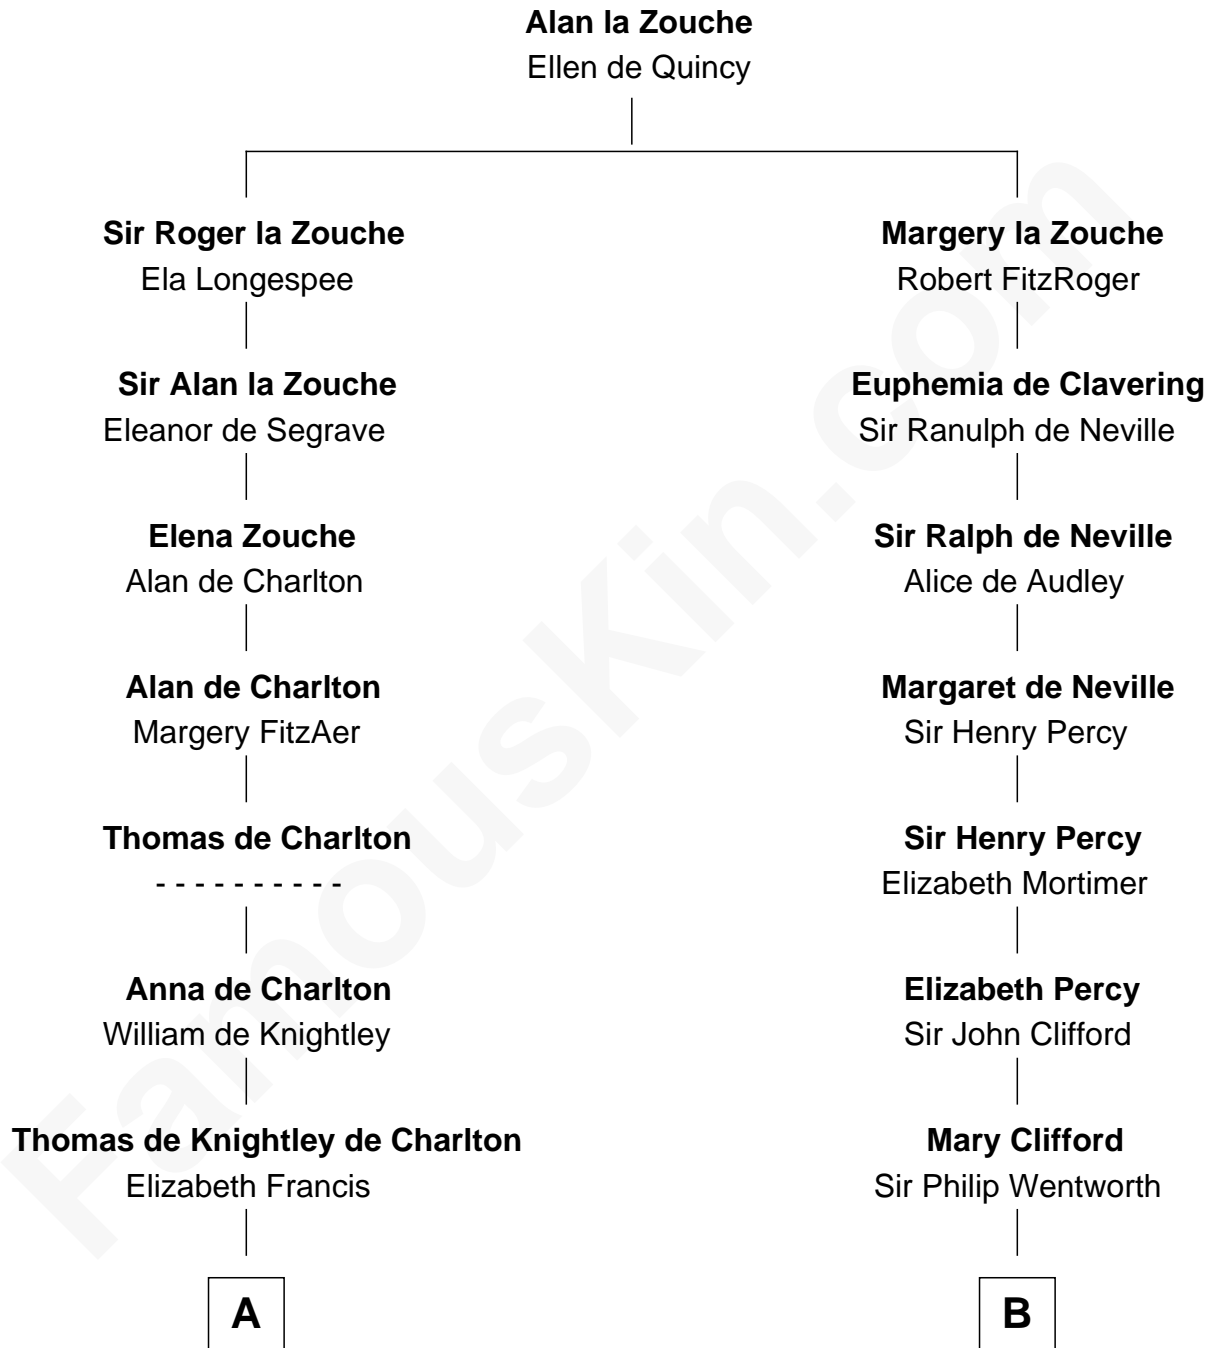

FamousKin.com

Relationship Chart of

Ralph Waldo Emerson

American Poet

9th cousin 10 times removed of

Jane Seymour

3rd Wife of King Henry VIII

C