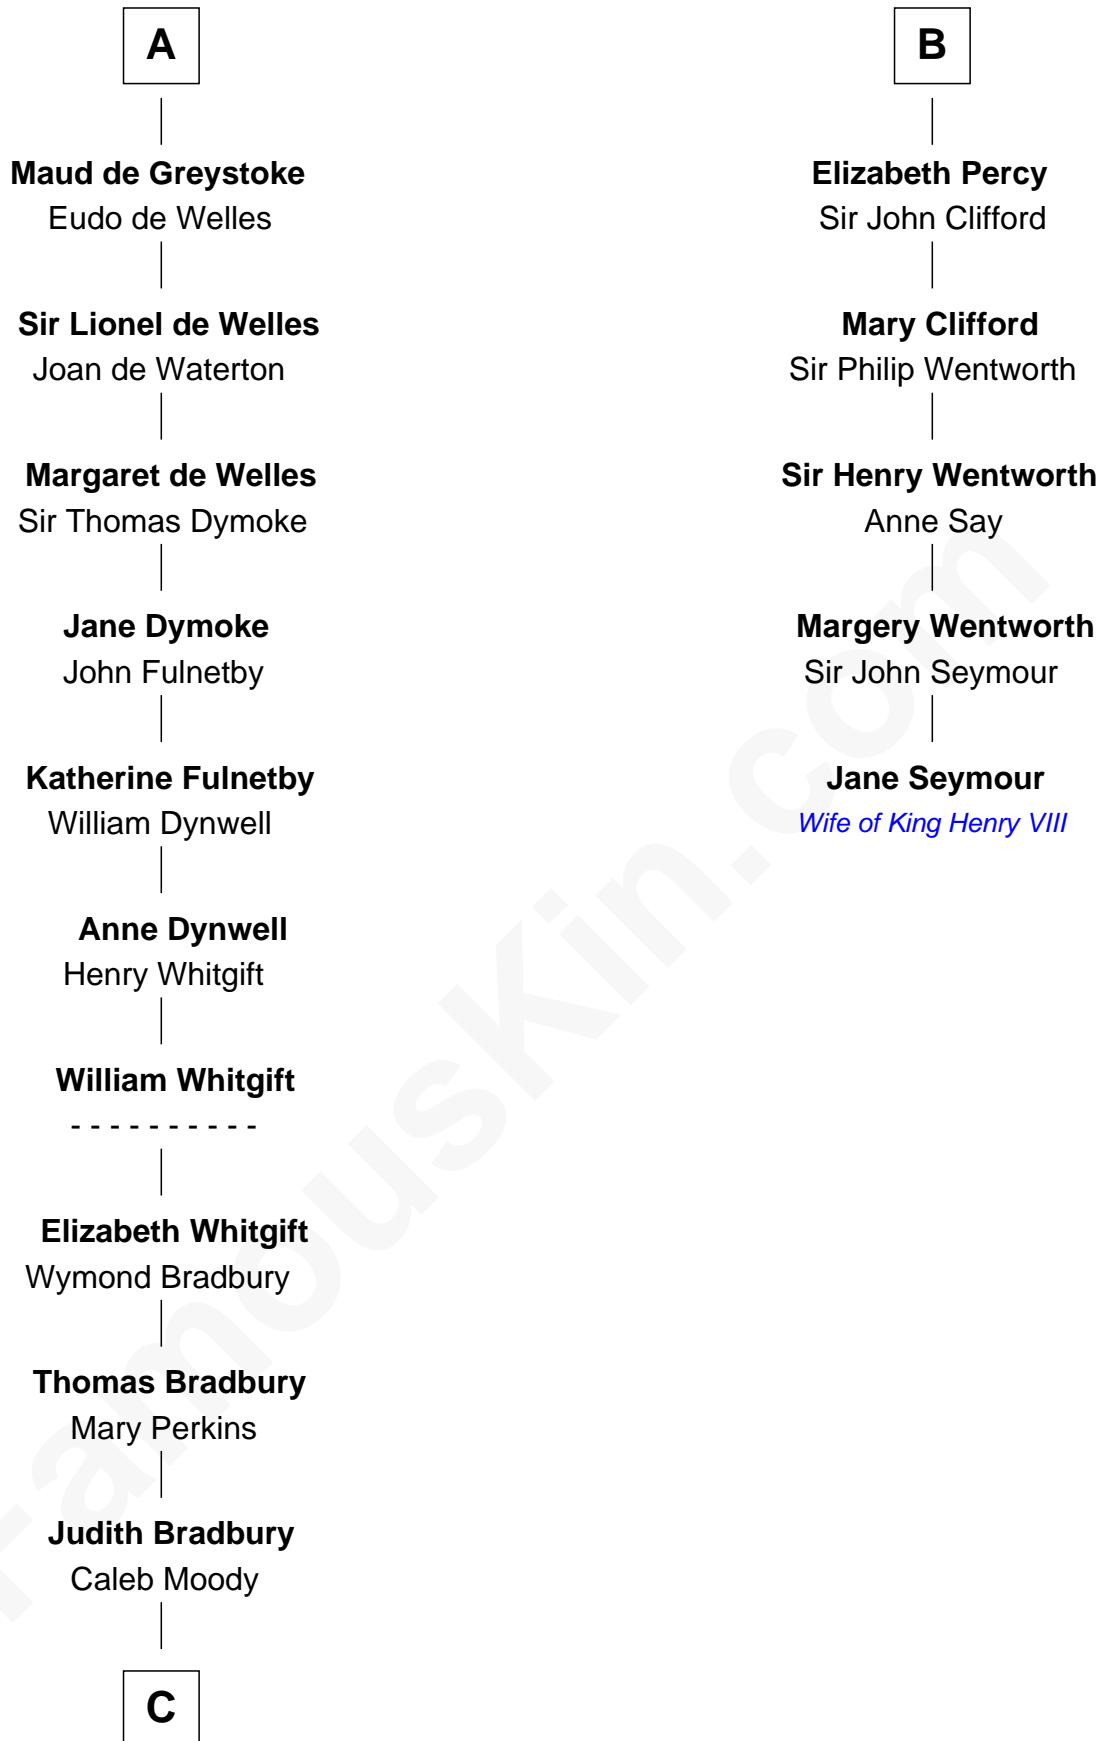

FamousKin.com

Relationship Chart of

Ralph Waldo Emerson

American Poet

11th cousin 10 times removed of

Jane Seymour

3rd Wife of King Henry VIII

C