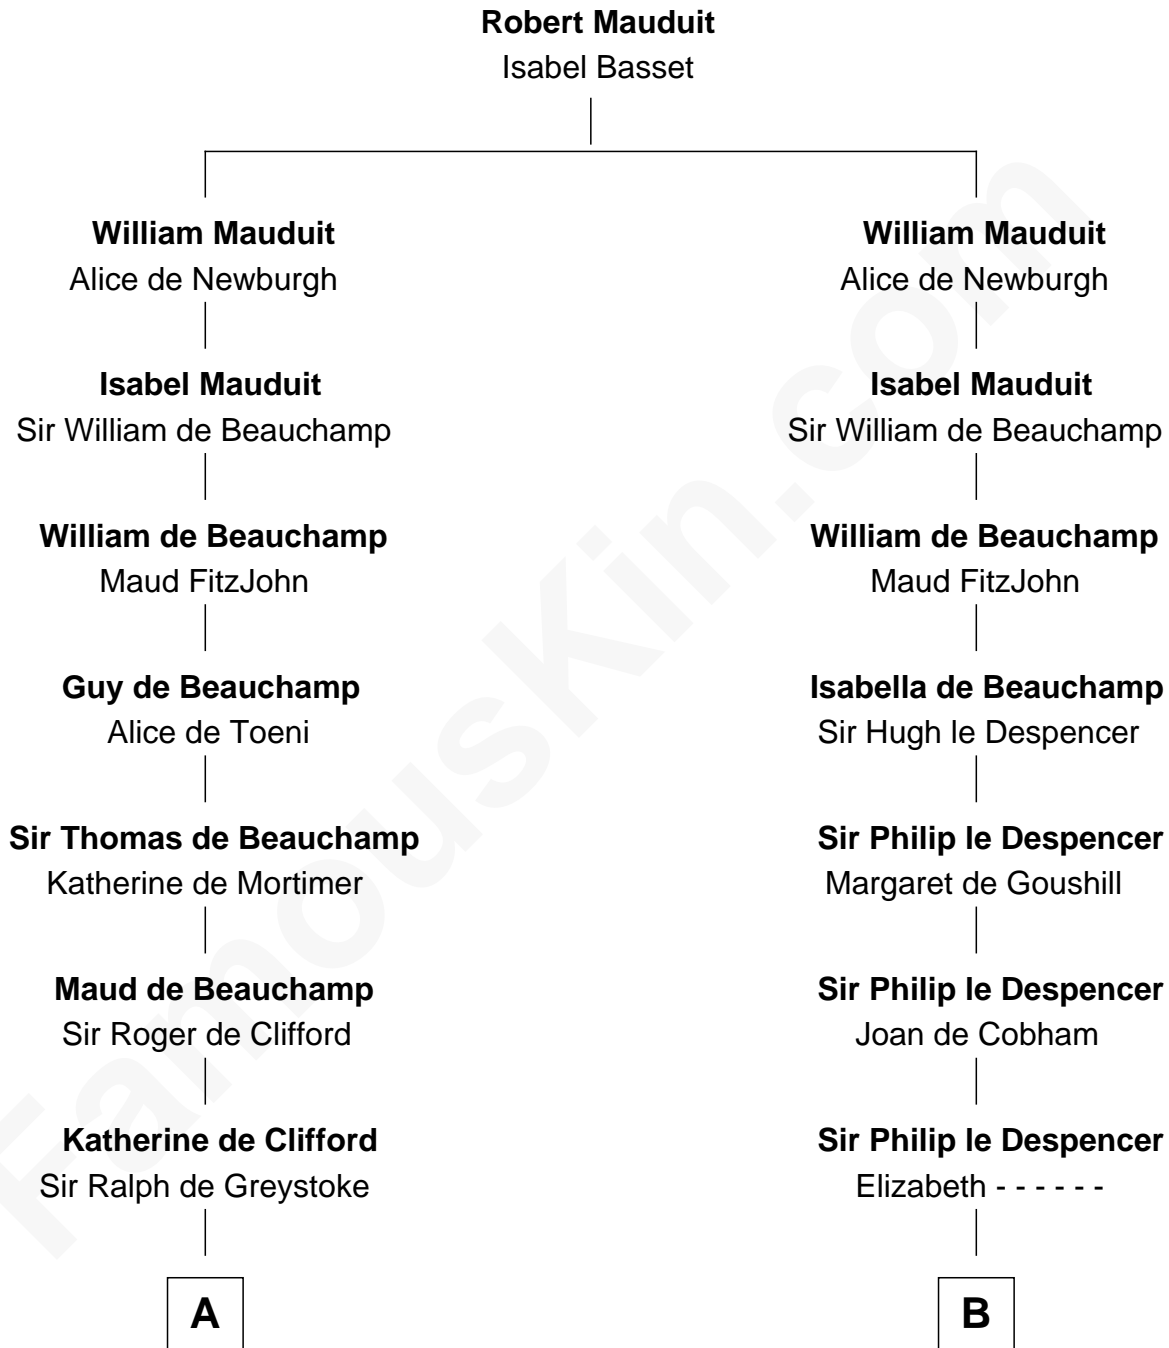

FamousKin.com

Relationship Chart of

Ralph Waldo Emerson

American Poet

12th cousin 9 times removed of

Jane Seymour

3rd Wife of King Henry VIII