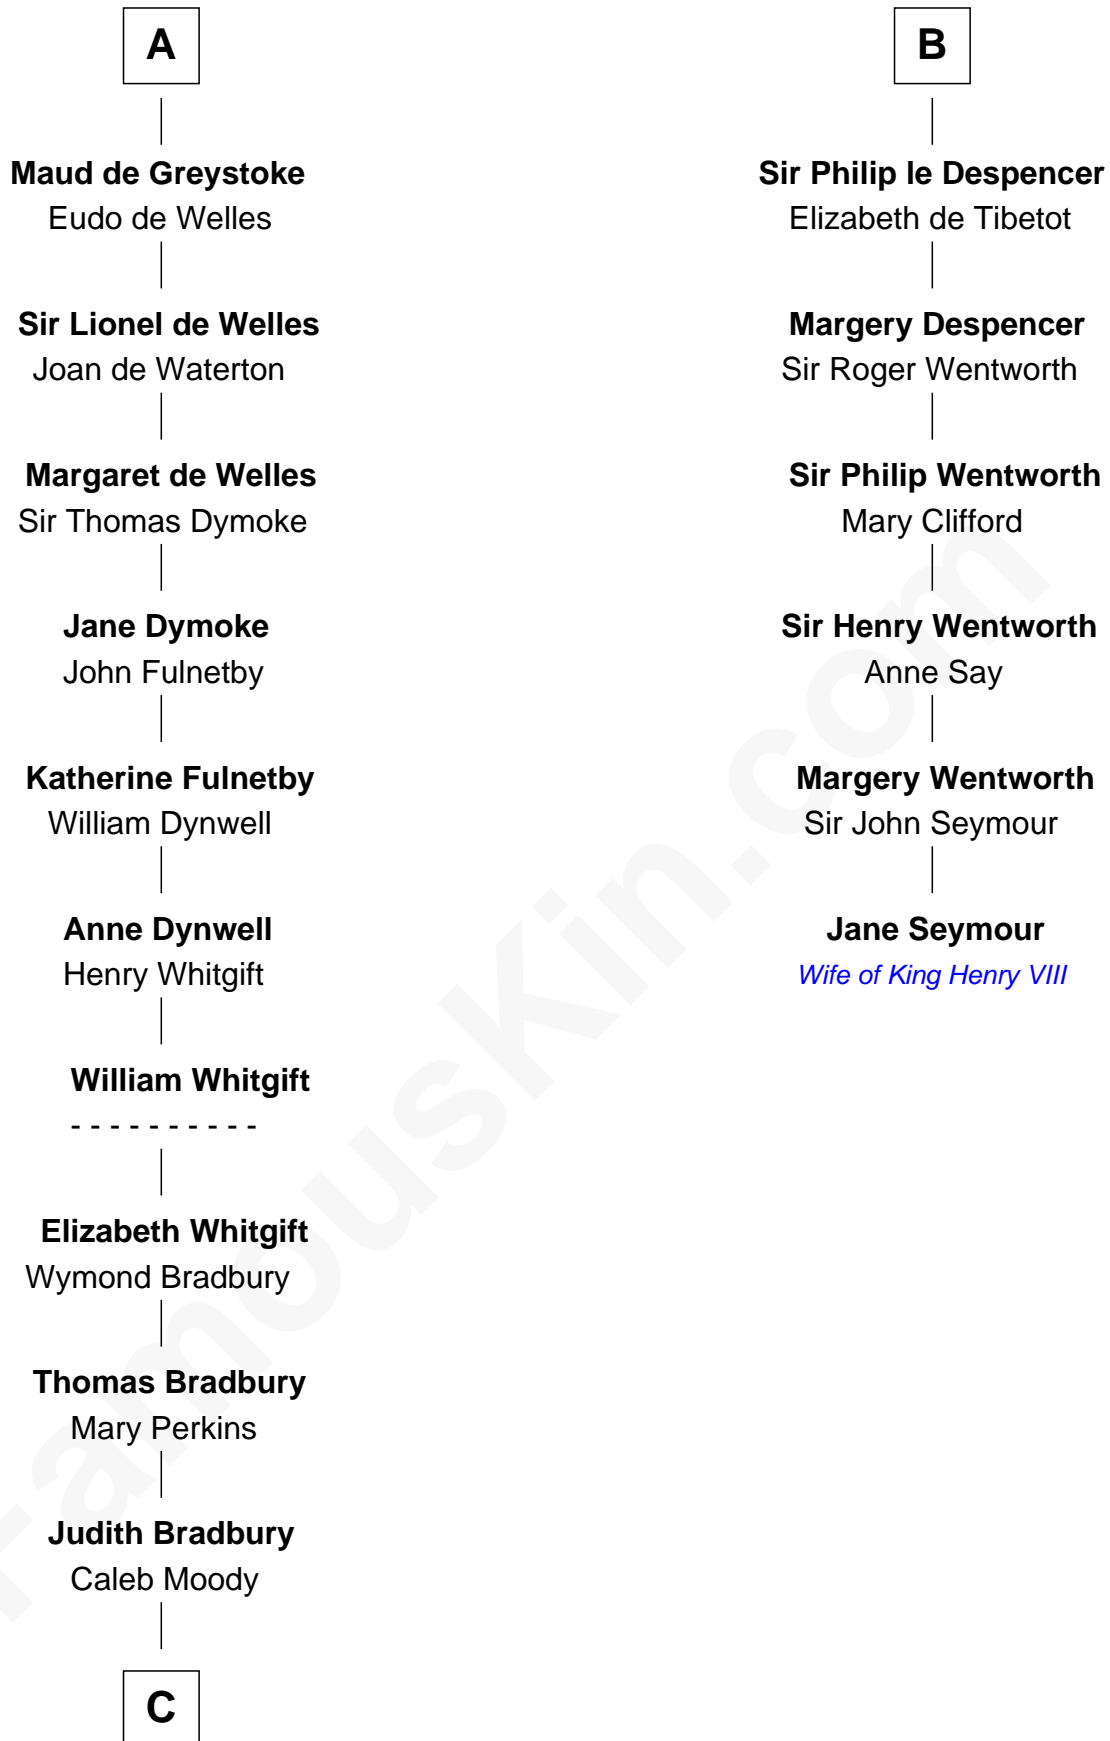

## Relationship Chart of

### Ralph Waldo Emerson

*American Poet*

12th cousin 9 times removed of

### Jane Seymour

*3rd Wife of King Henry VIII*

**C**

Rev. Samuel Moody

Hannah Sewall

Mary Moody

Rev. Joseph Emerson

Rev. William Emerson