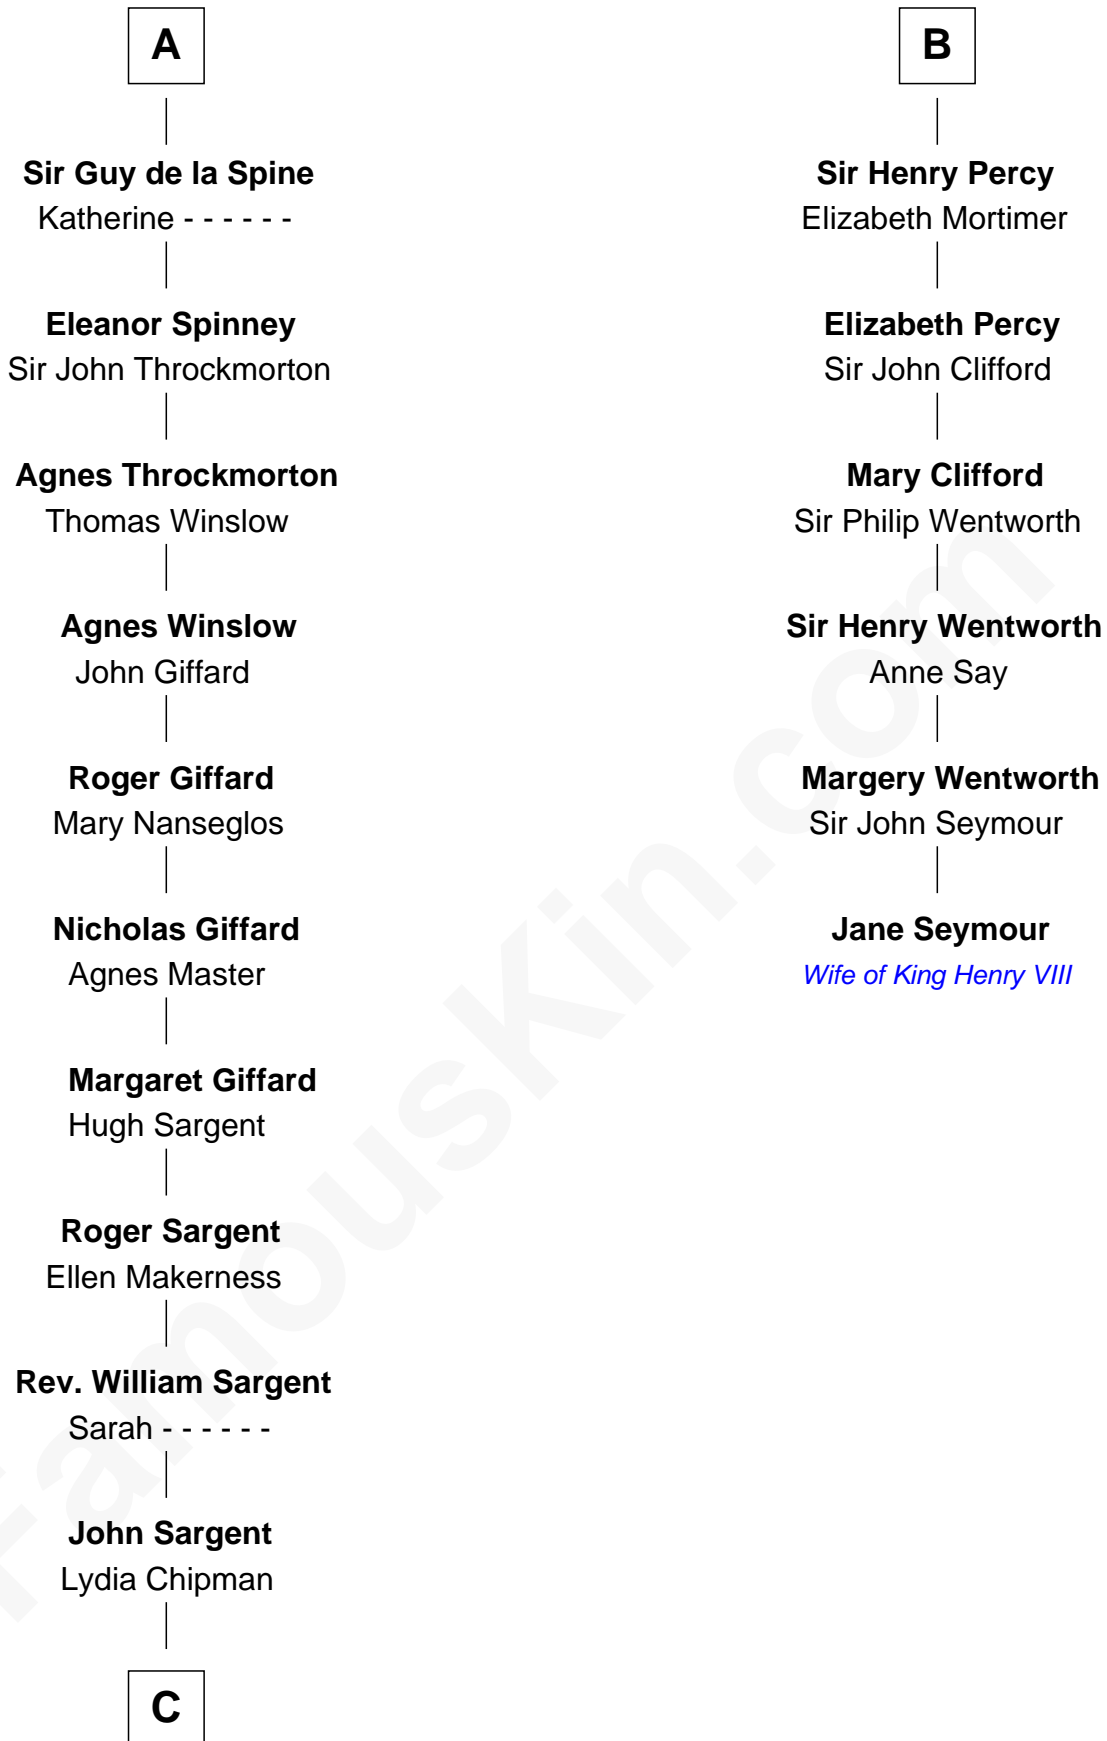

FamousKin.com

Relationship Chart of

Ralph Waldo Emerson

American Poet

12th cousin 9 times removed of

Jane Seymour

3rd Wife of King Henry VIII

C