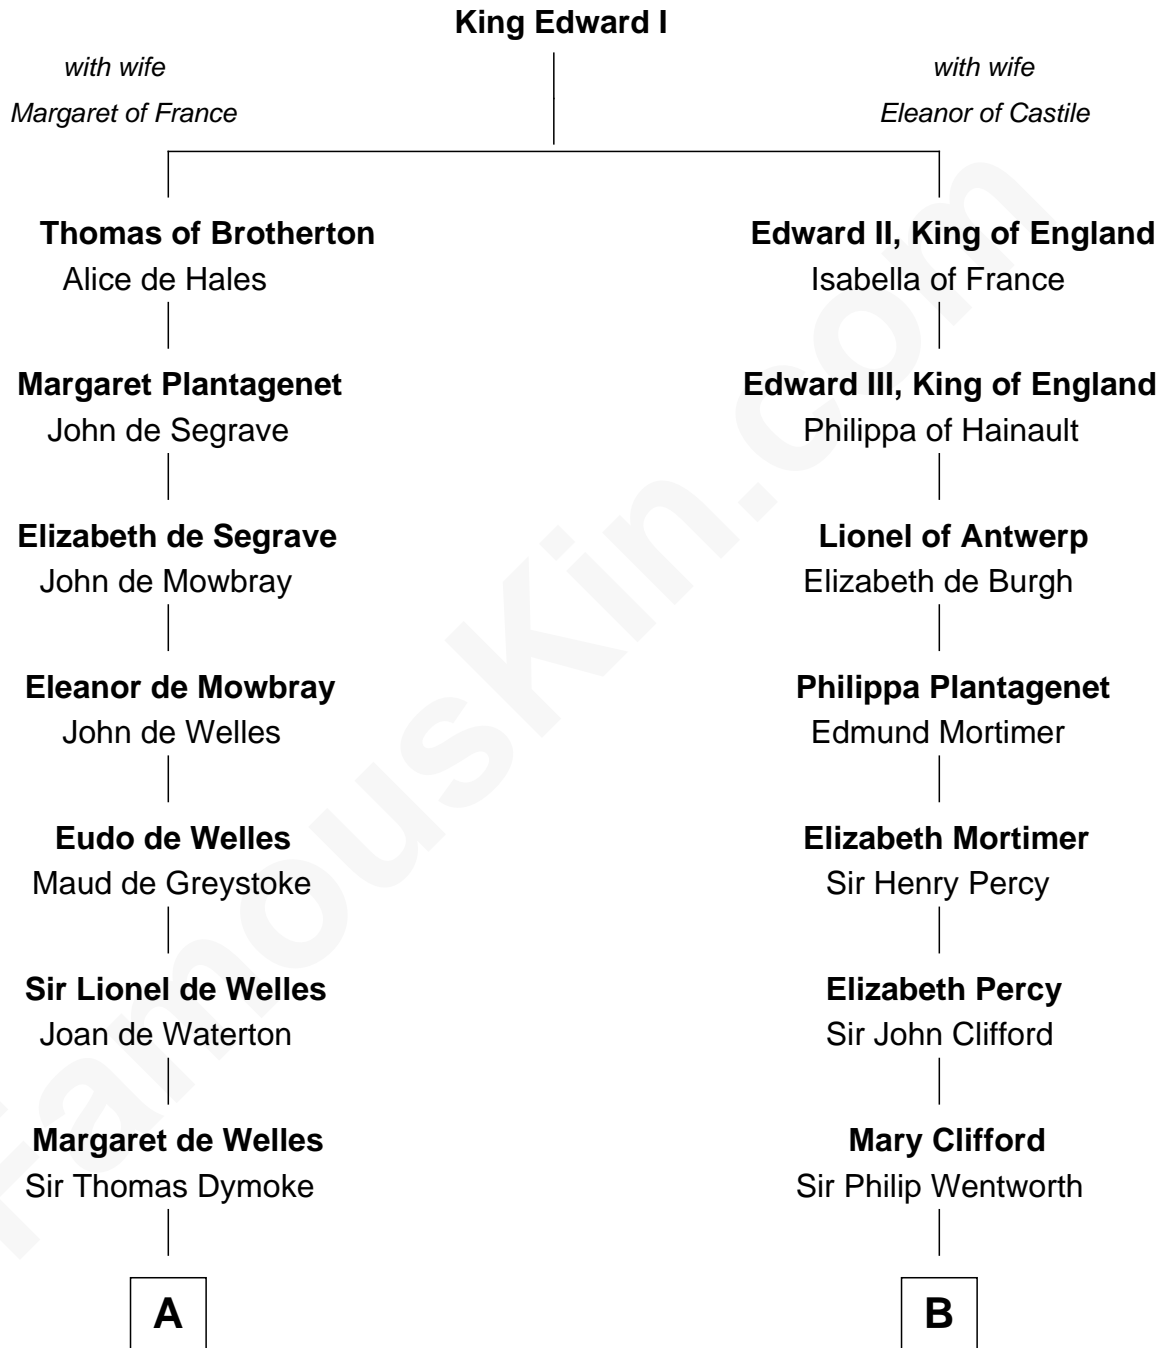

FamousKin.com

Relationship Chart of

Ralph Waldo Emerson

American Poet

9th cousin 9 times removed of

Jane Seymour

3rd Wife of King Henry VIII