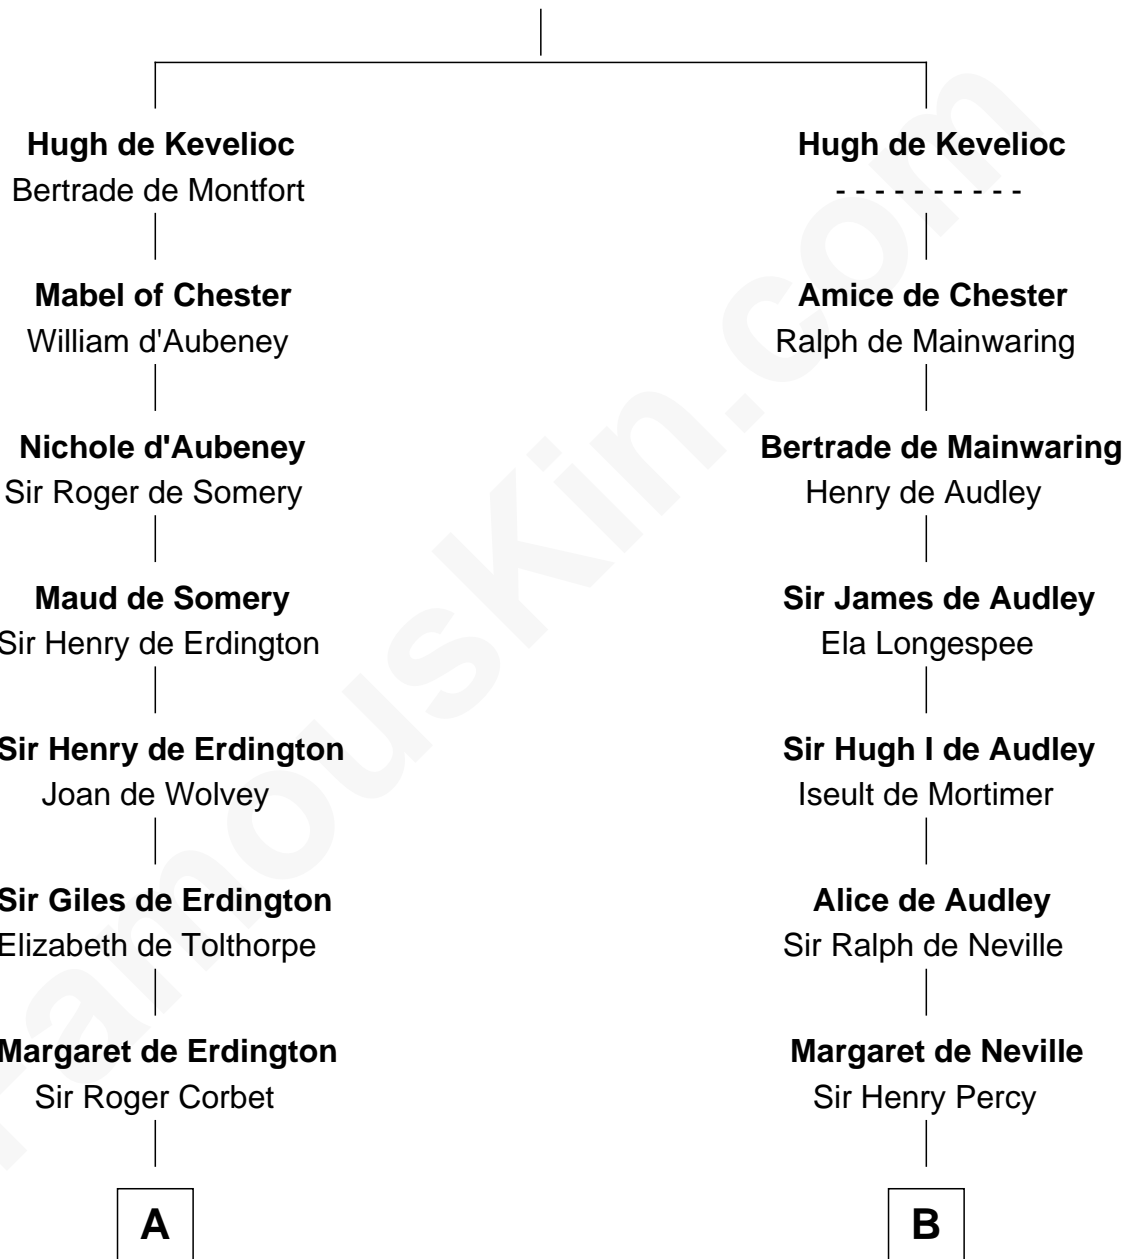

FamousKin.com

Relationship Chart of

Ralph Waldo Emerson

American Poet

12th cousin 8 times removed of

Jane Seymour

3rd Wife of King Henry VIII

Sir Ranulf de Gernons

Maud of Gloucester

C

Rev. Joseph Emerson

Mary Moody

Rev. William Emerson

Phebe Bliss

Rev. William Emerson

Ruth Haskins