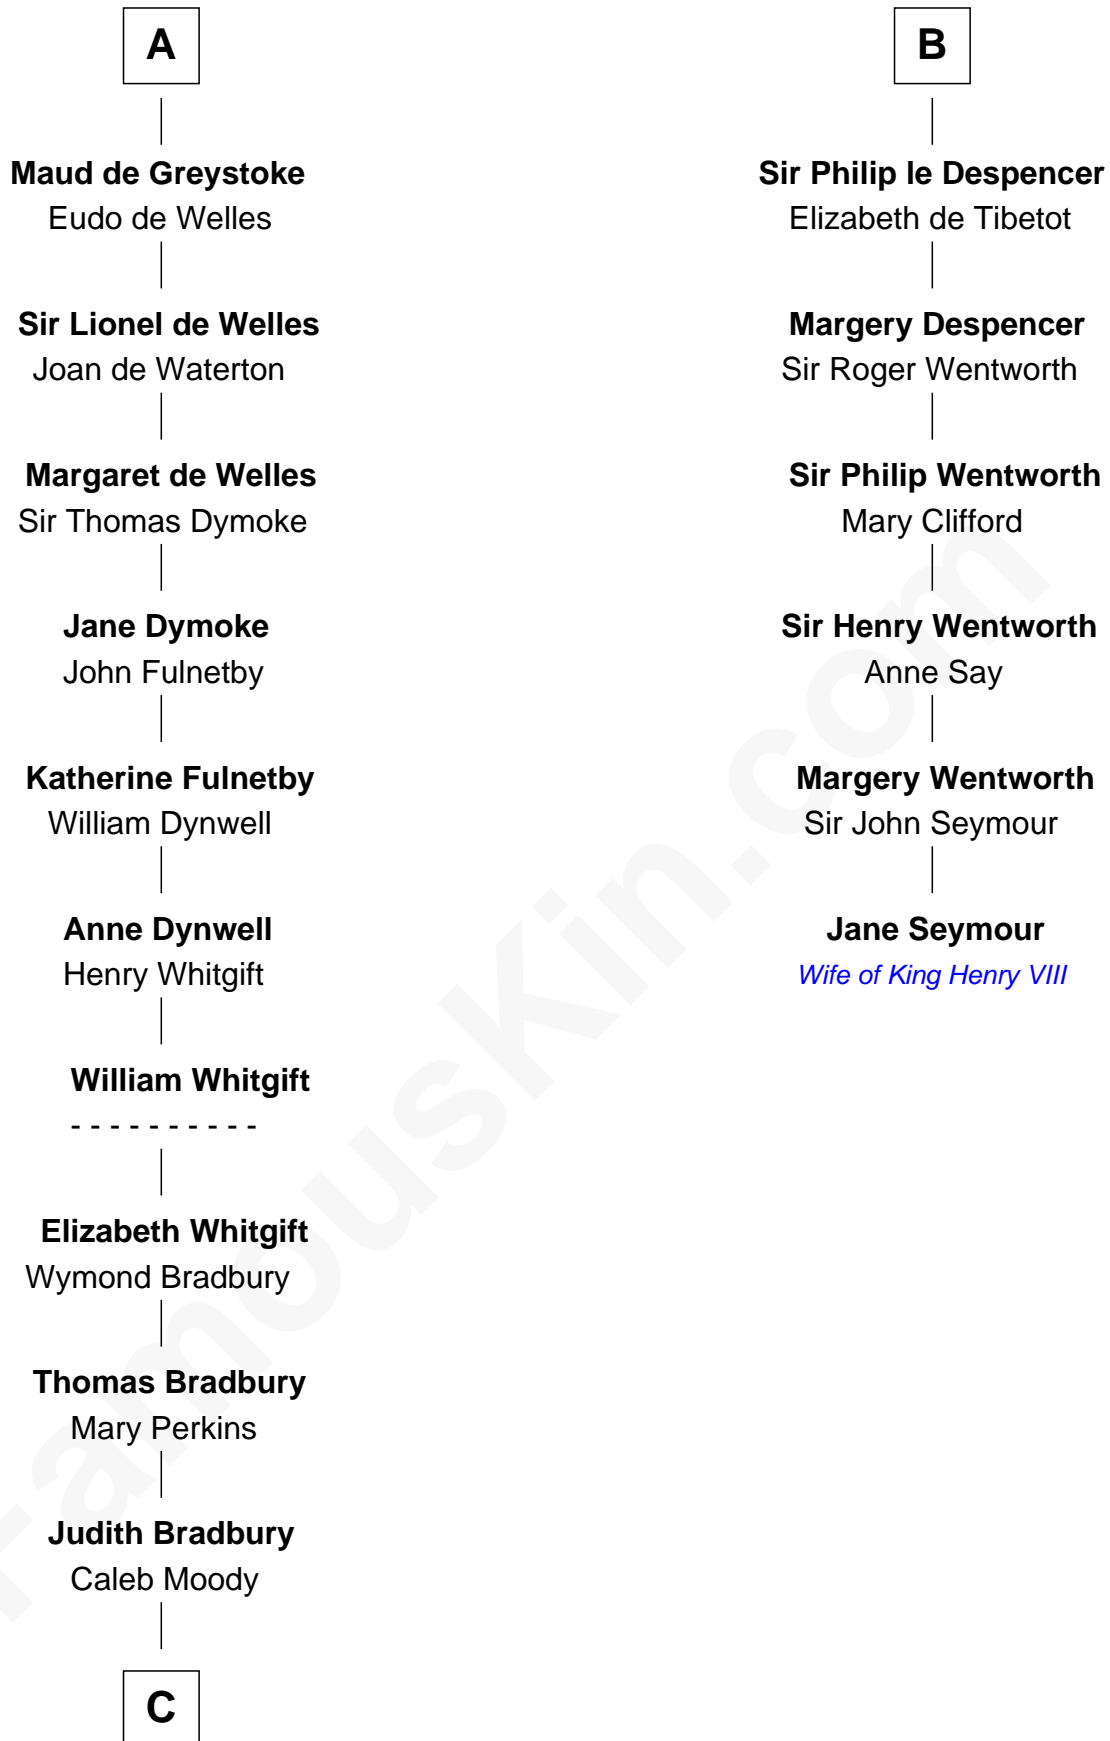

FamousKin.com

Relationship Chart of

Ralph Waldo Emerson

American Poet

12th cousin 9 times removed of

Jane Seymour

3rd Wife of King Henry VIII

C