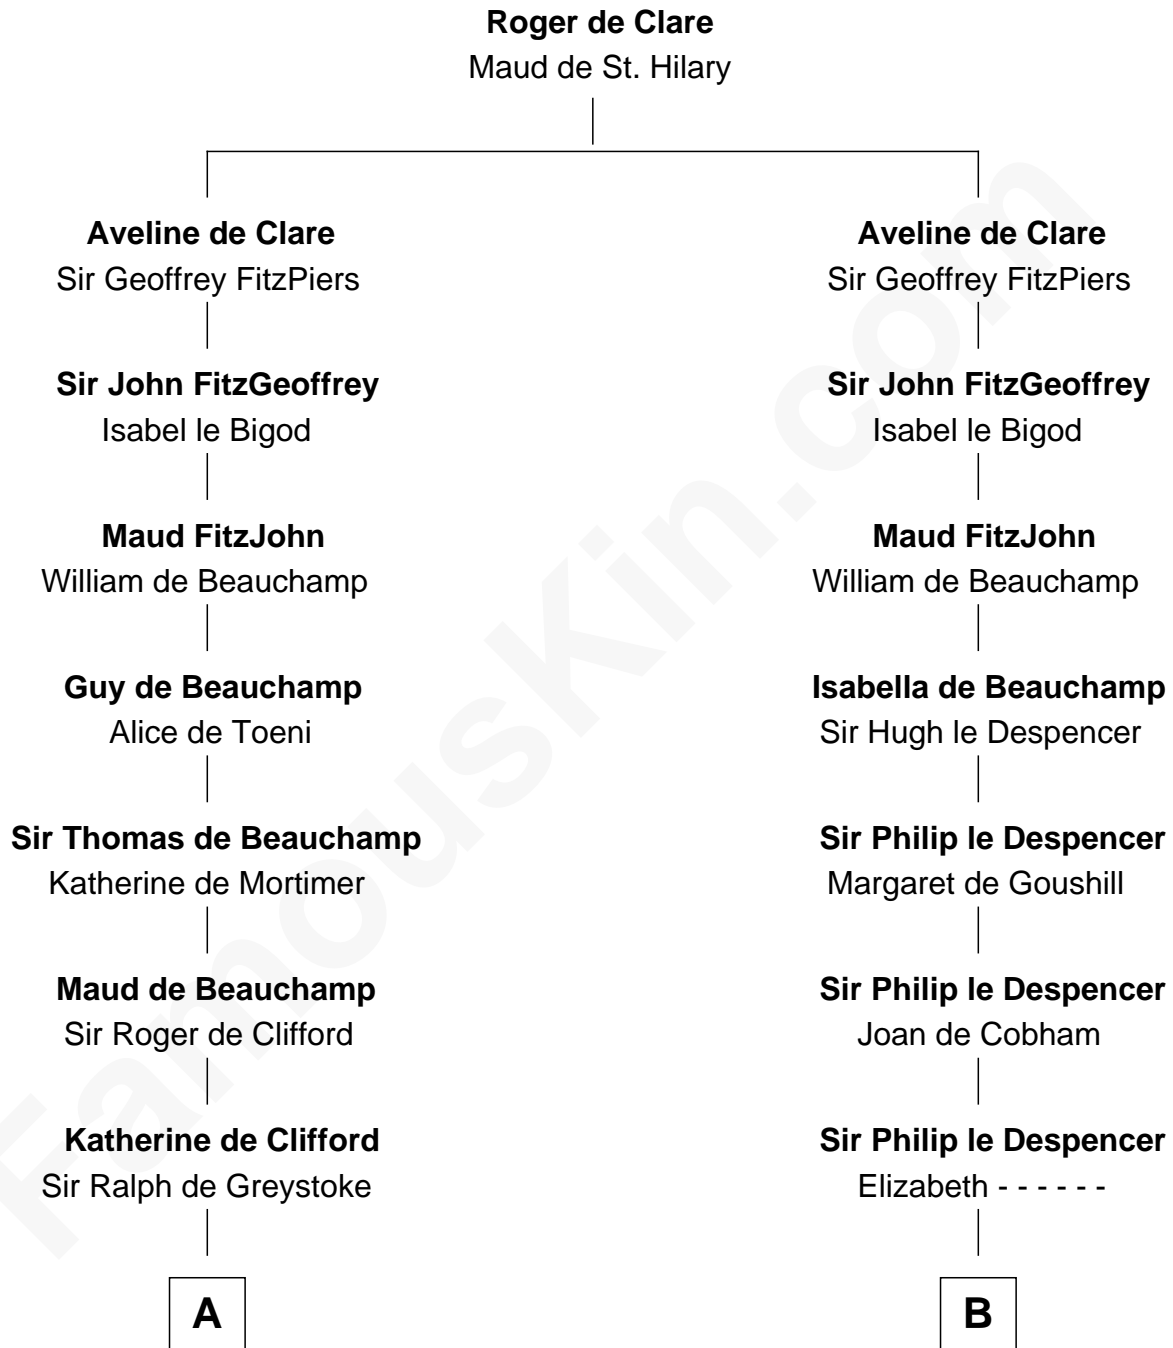

FamousKin.com

Relationship Chart of

Ralph Waldo Emerson

American Poet

12th cousin 9 times removed of

Jane Seymour

3rd Wife of King Henry VIII

C

Rev. Samuel Moody

Hannah Sewall

Mary Moody

Rev. Joseph Emerson

Rev. William Emerson

Phebe Bliss

Rev. William Emerson

Ruth Haskins