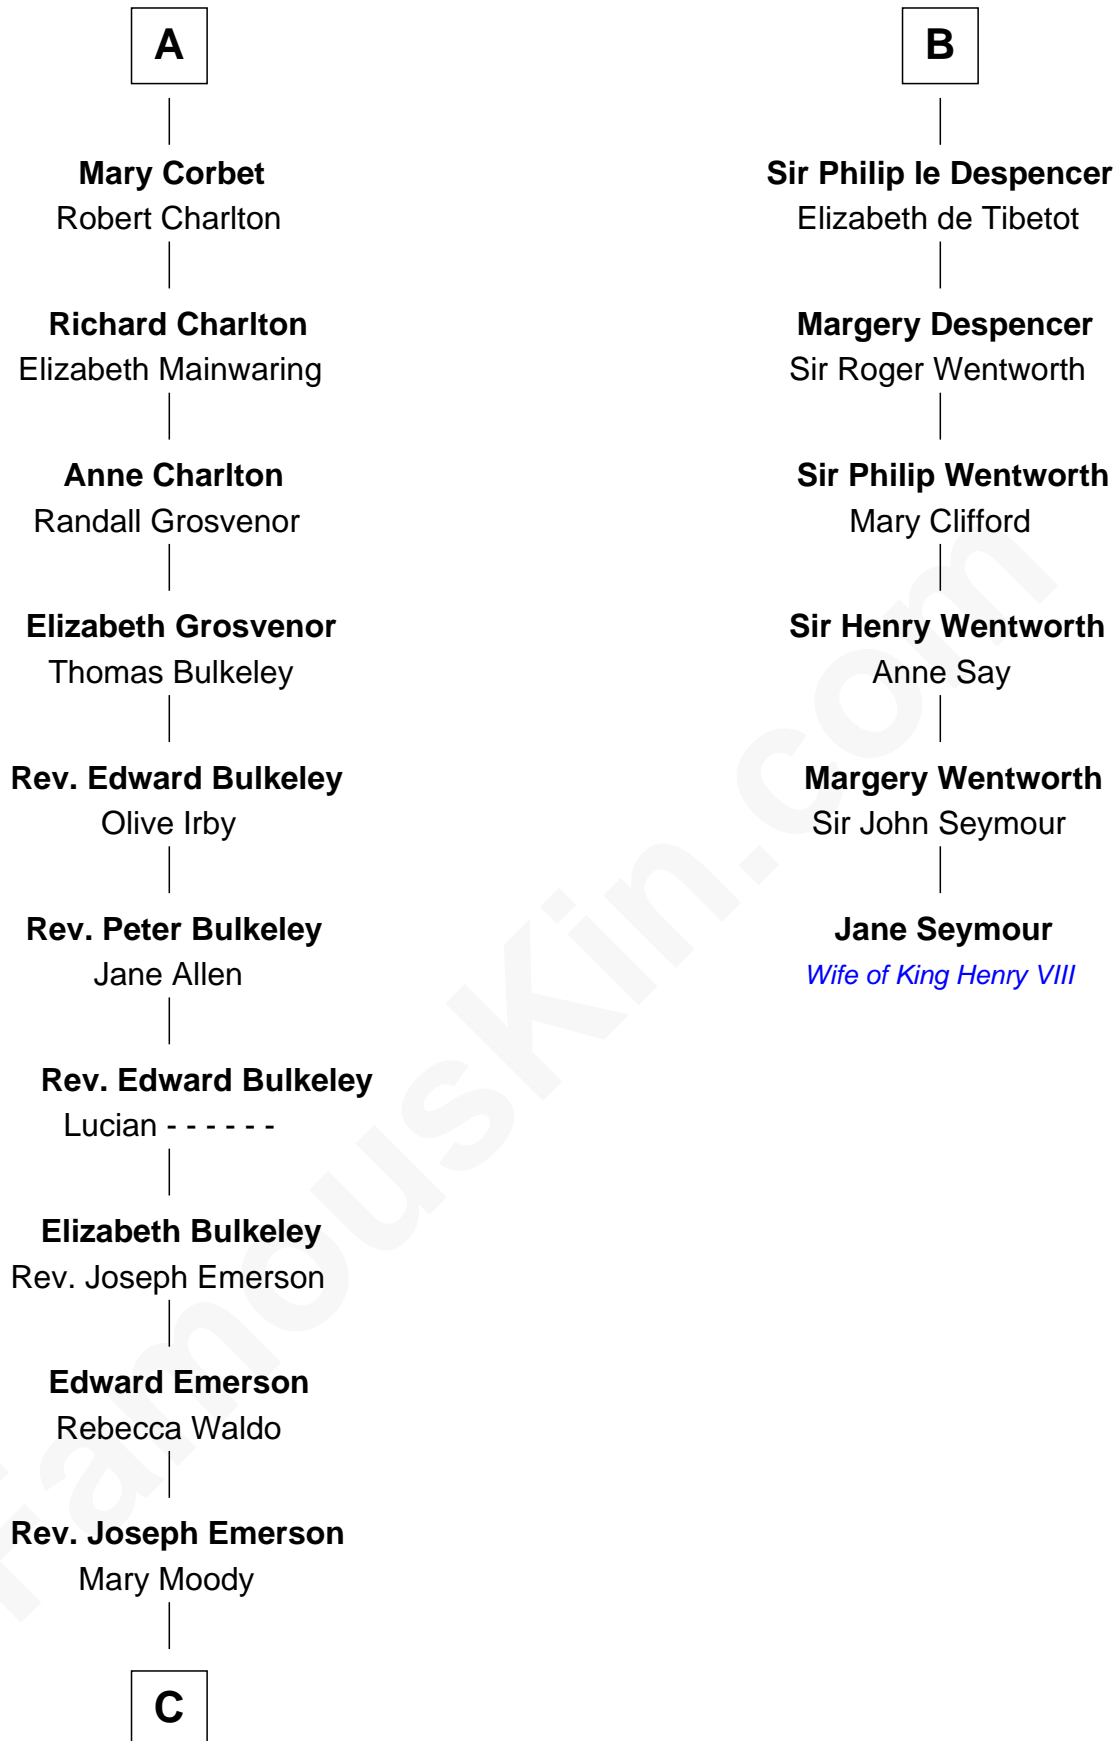

FamousKin.com

Relationship Chart of

Ralph Waldo Emerson

American Poet

12th cousin 7 times removed of

Jane Seymour

3rd Wife of King Henry VIII

C