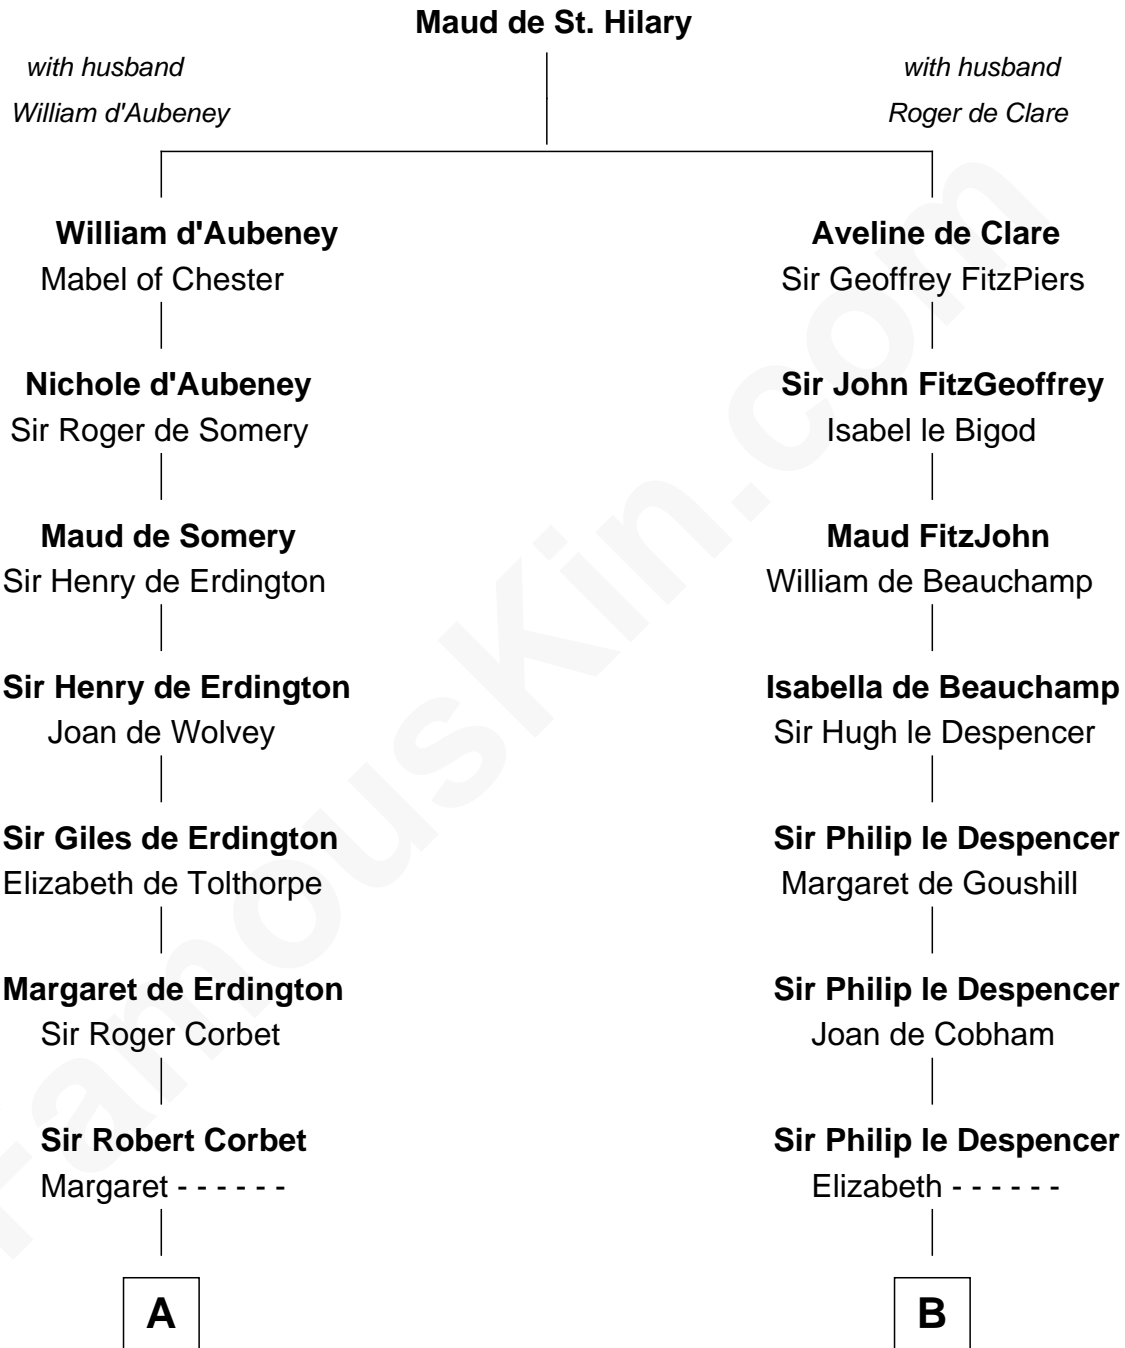

FamousKin.com

Relationship Chart of

Ralph Waldo Emerson

American Poet

12th cousin 7 times removed of

Jane Seymour

3rd Wife of King Henry VIII

C