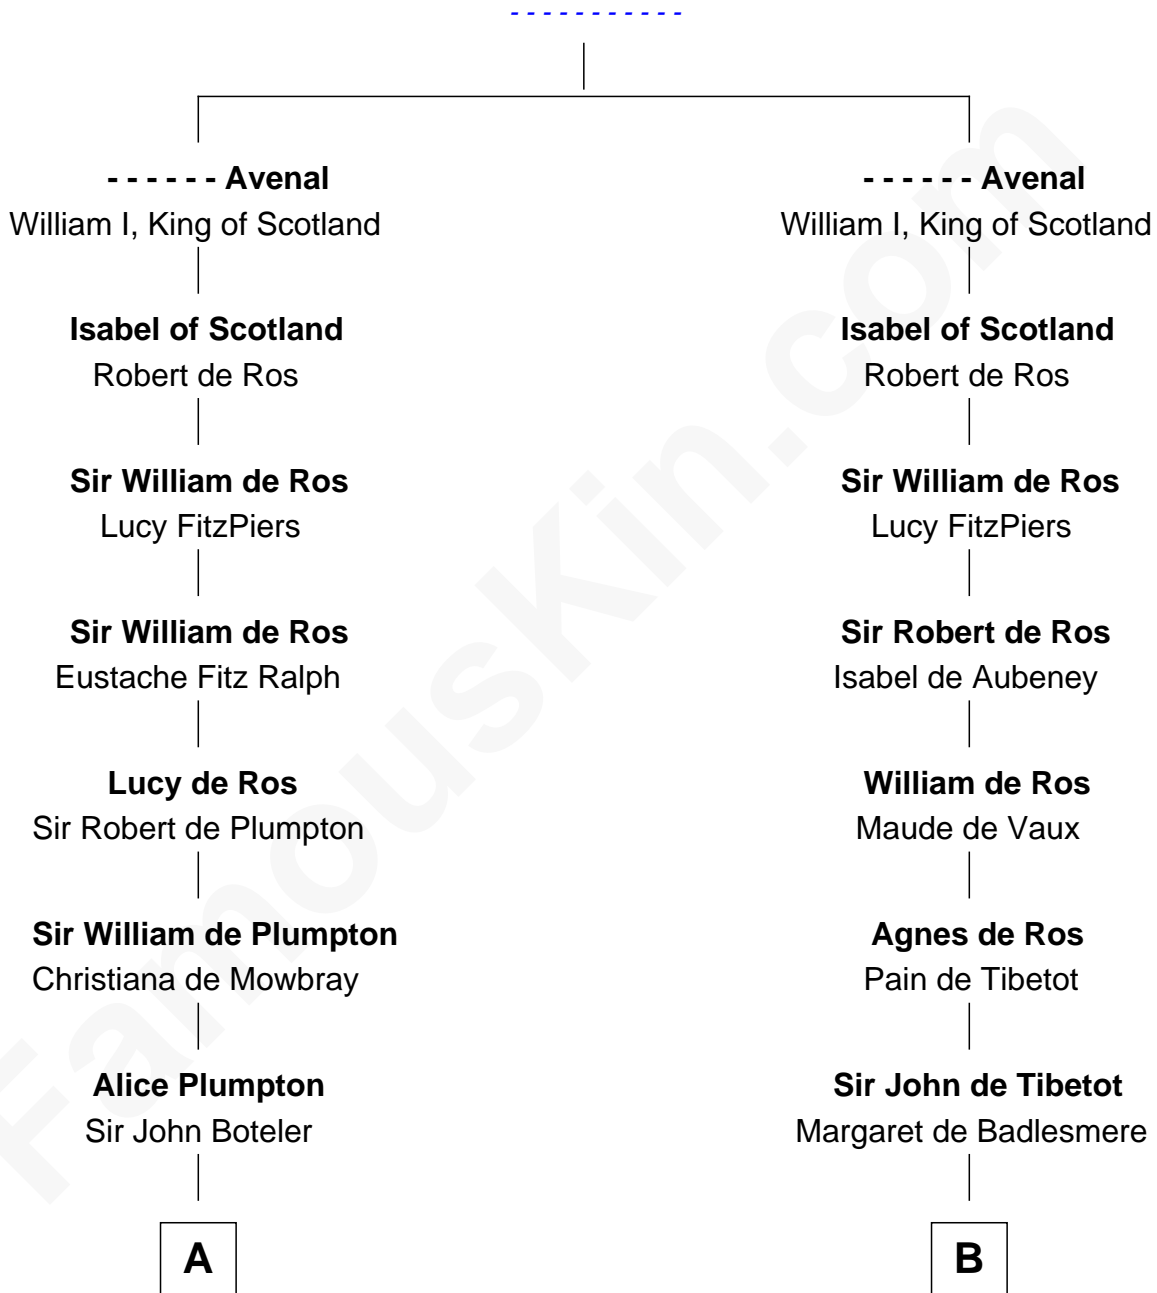

FamousKin.com

Relationship Chart of

Ralph Waldo Emerson

American Poet

13th cousin 8 times removed of

Jane Seymour

3rd Wife of King Henry VIII

Richard Avenal

FamousKin.com