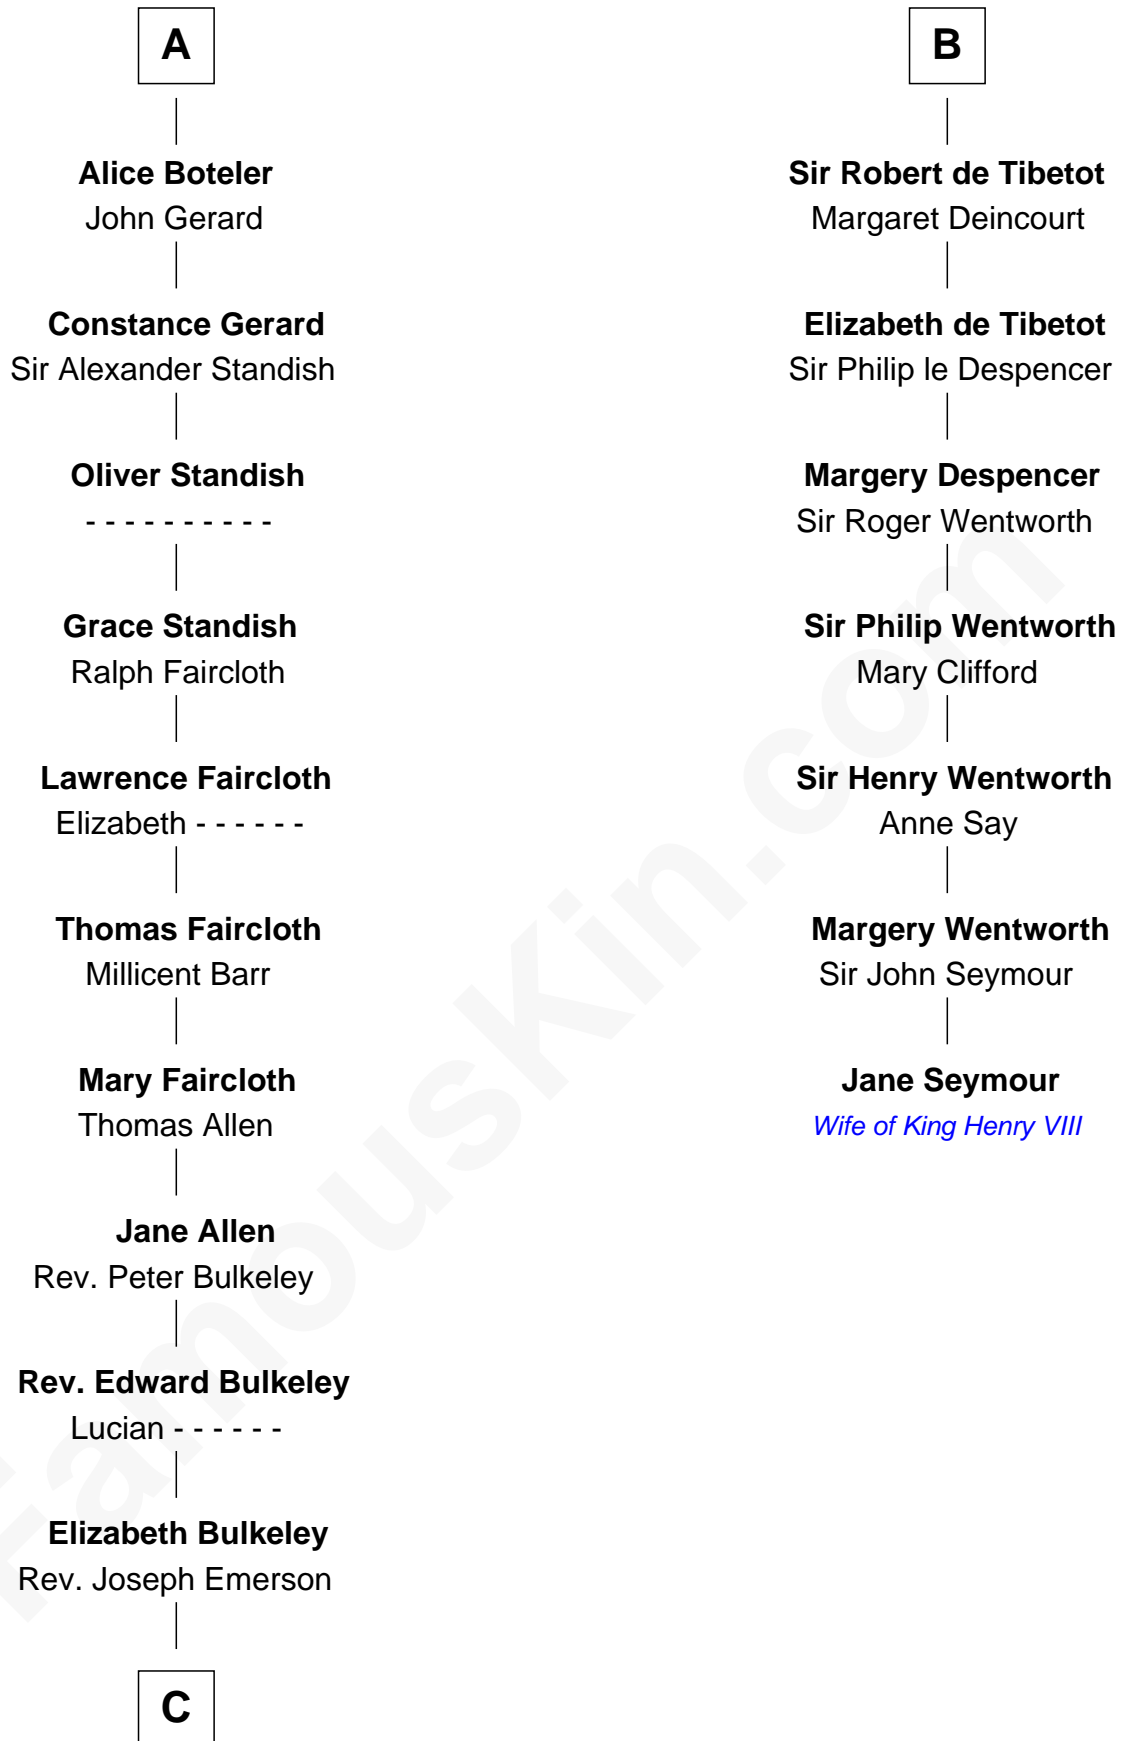

FamousKin.com

Relationship Chart of

Ralph Waldo Emerson

American Poet

13th cousin 8 times removed of

Jane Seymour

3rd Wife of King Henry VIII

Richard Avenal

FamousKin.com