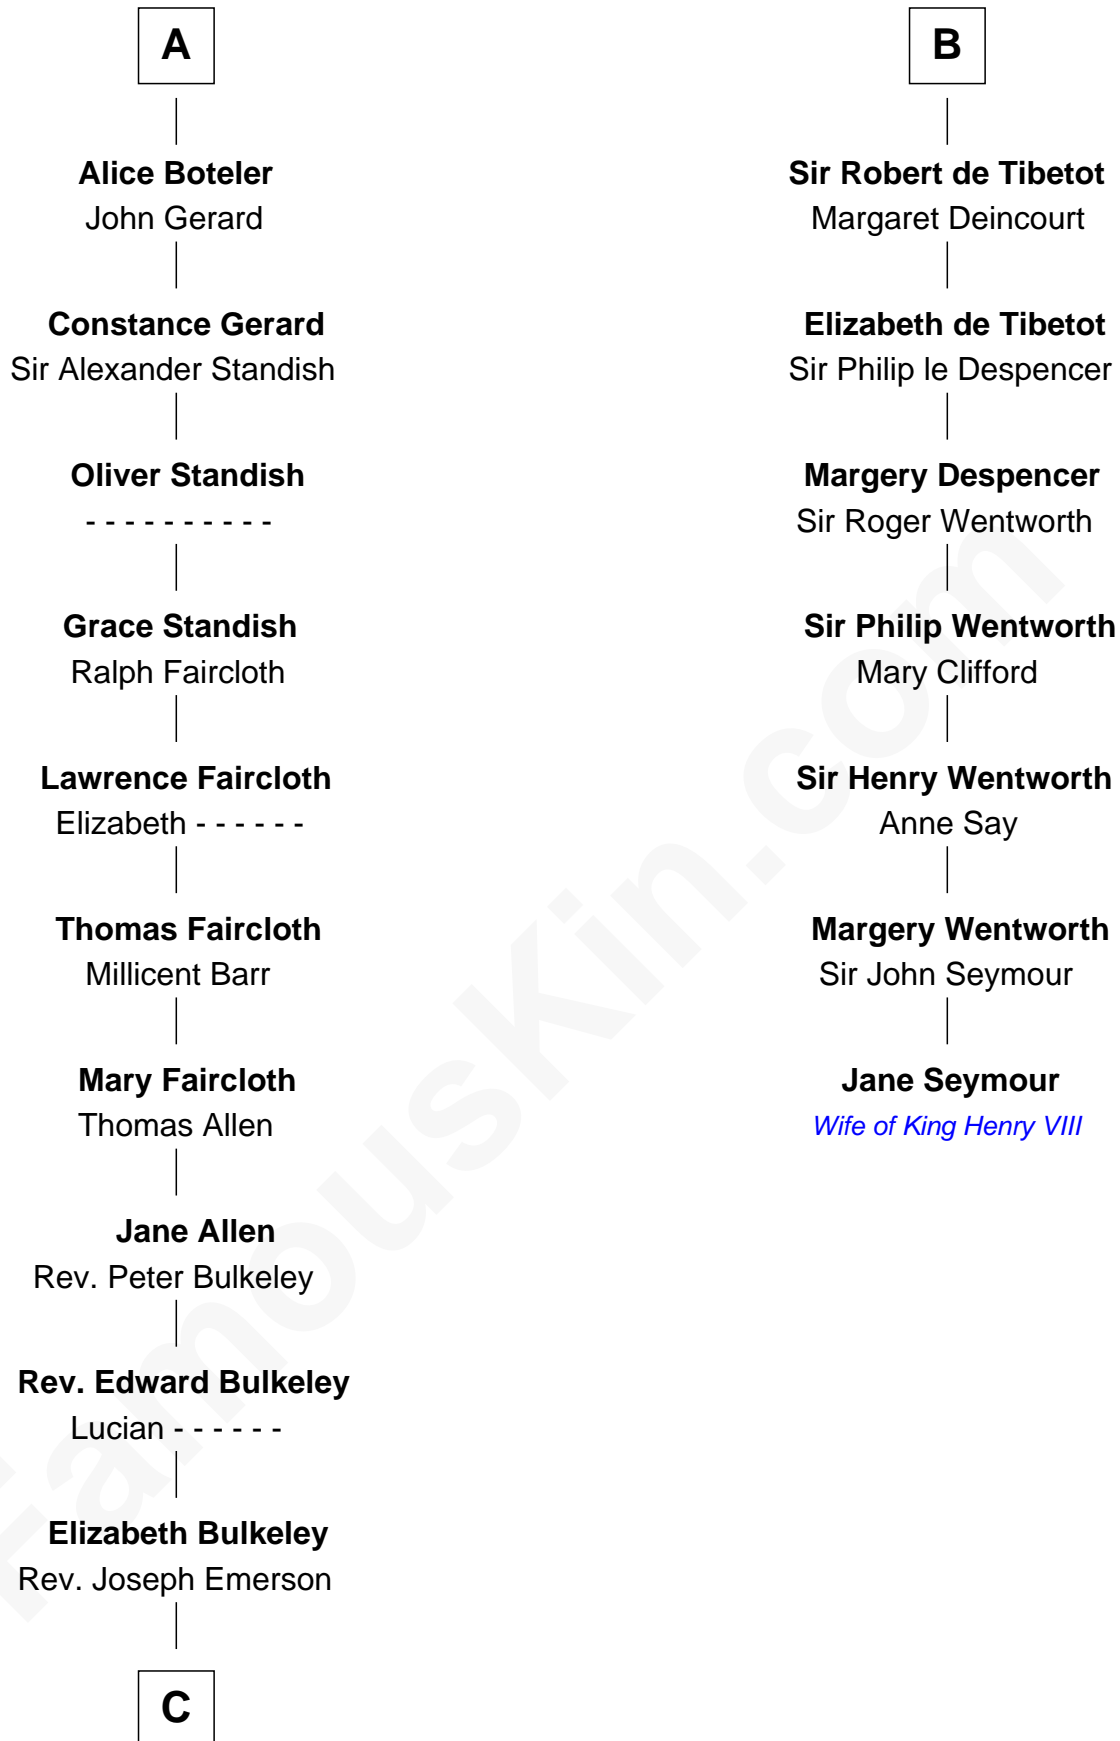

## Relationship Chart of

### Ralph Waldo Emerson

*American Poet*

13th cousin 8 times removed of

### Jane Seymour

*3rd Wife of King Henry VIII*

**Robert de Ros**  
Sybil de Valoines

FamousKin.com