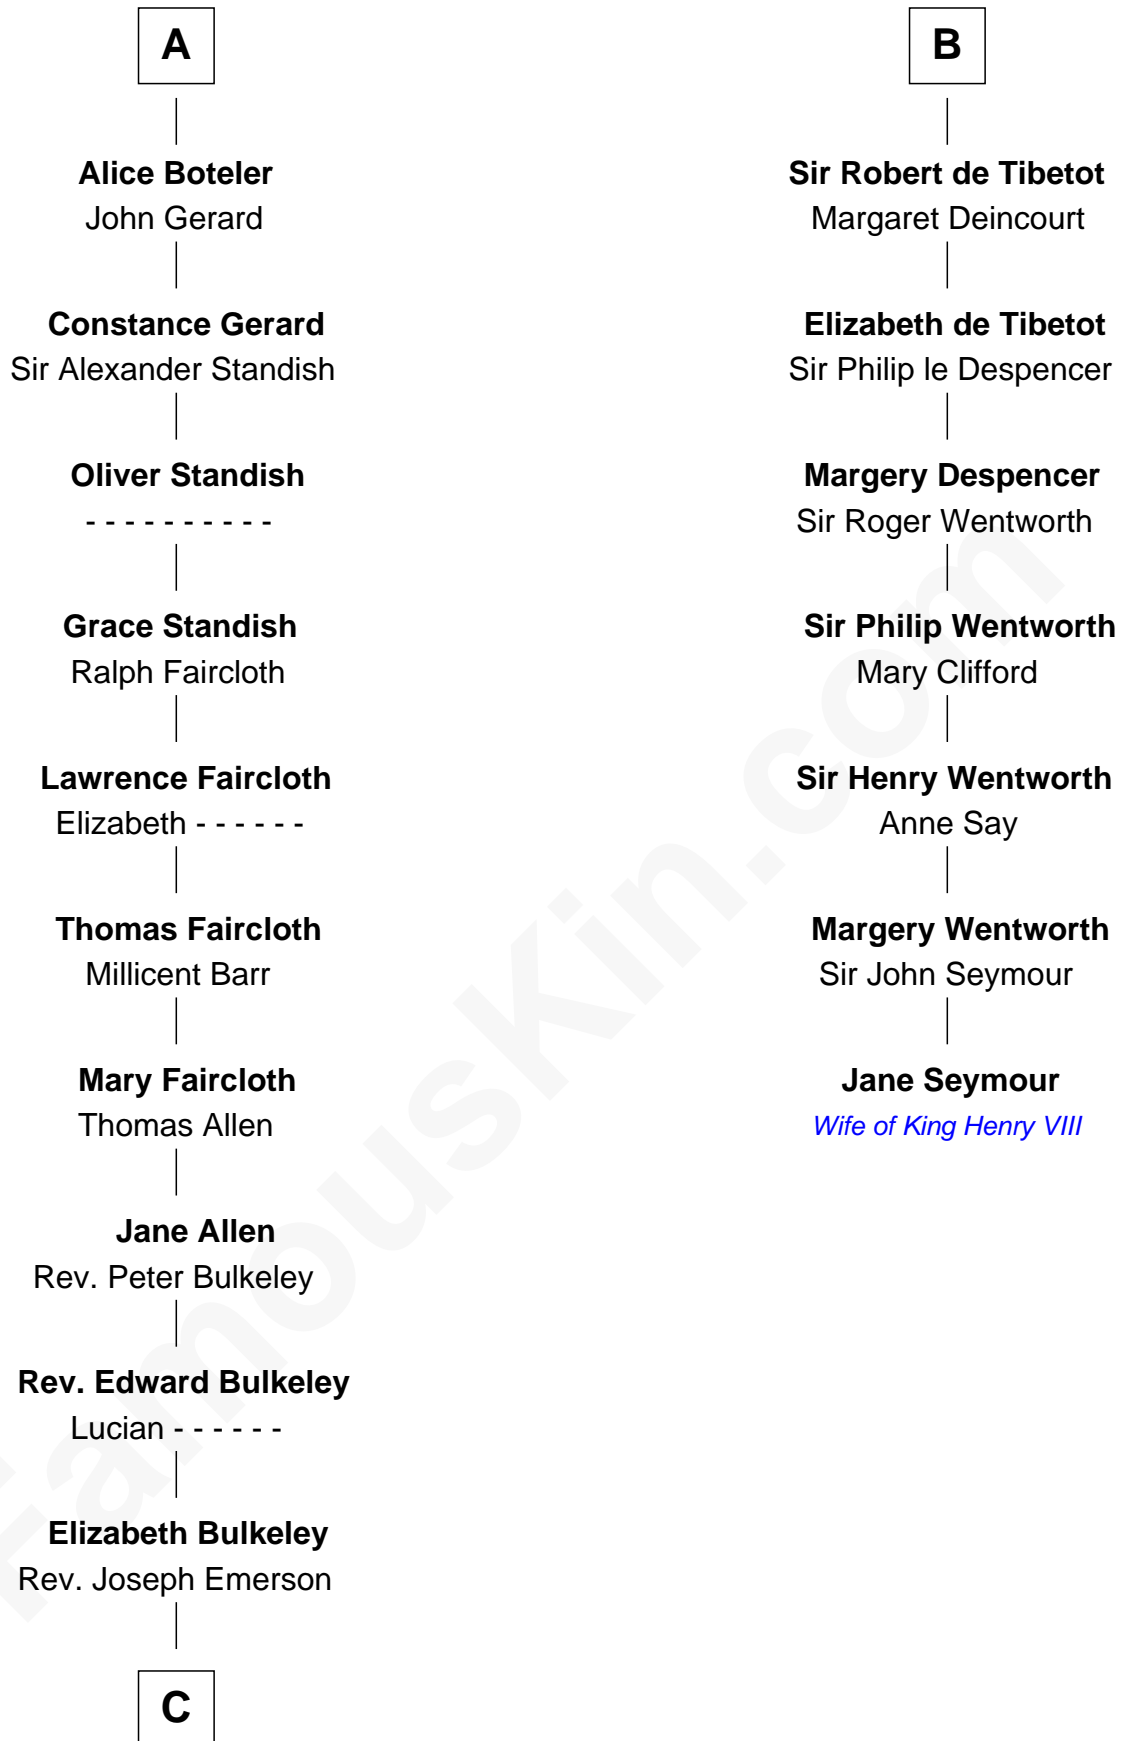

FamousKin.com

Relationship Chart of Ralph Waldo Emerson

American Poet

13th cousin 8 times removed of

Jane Seymour

3rd Wife of King Henry VIII

William Trusbut

FamousKin.com