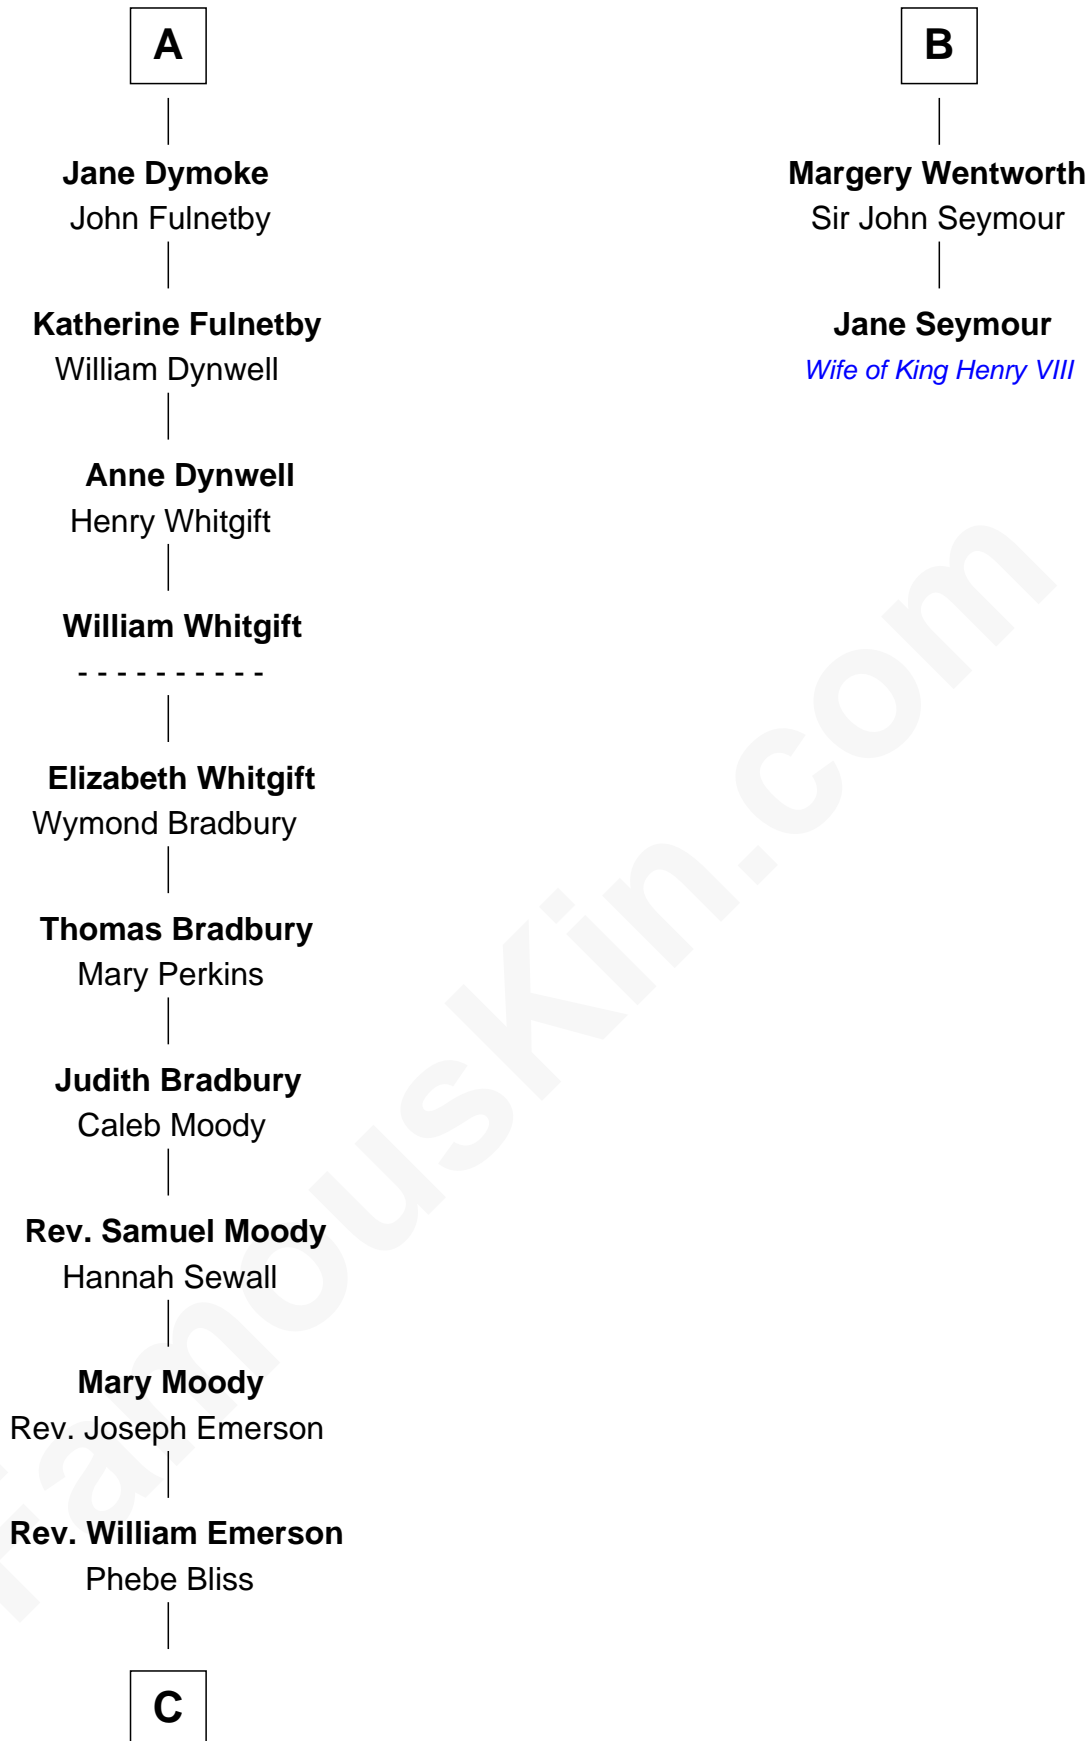

FamousKin.com

Relationship Chart of

Ralph Waldo Emerson

American Poet

8th cousin 10 times removed of

Jane Seymour

3rd Wife of King Henry VIII

C