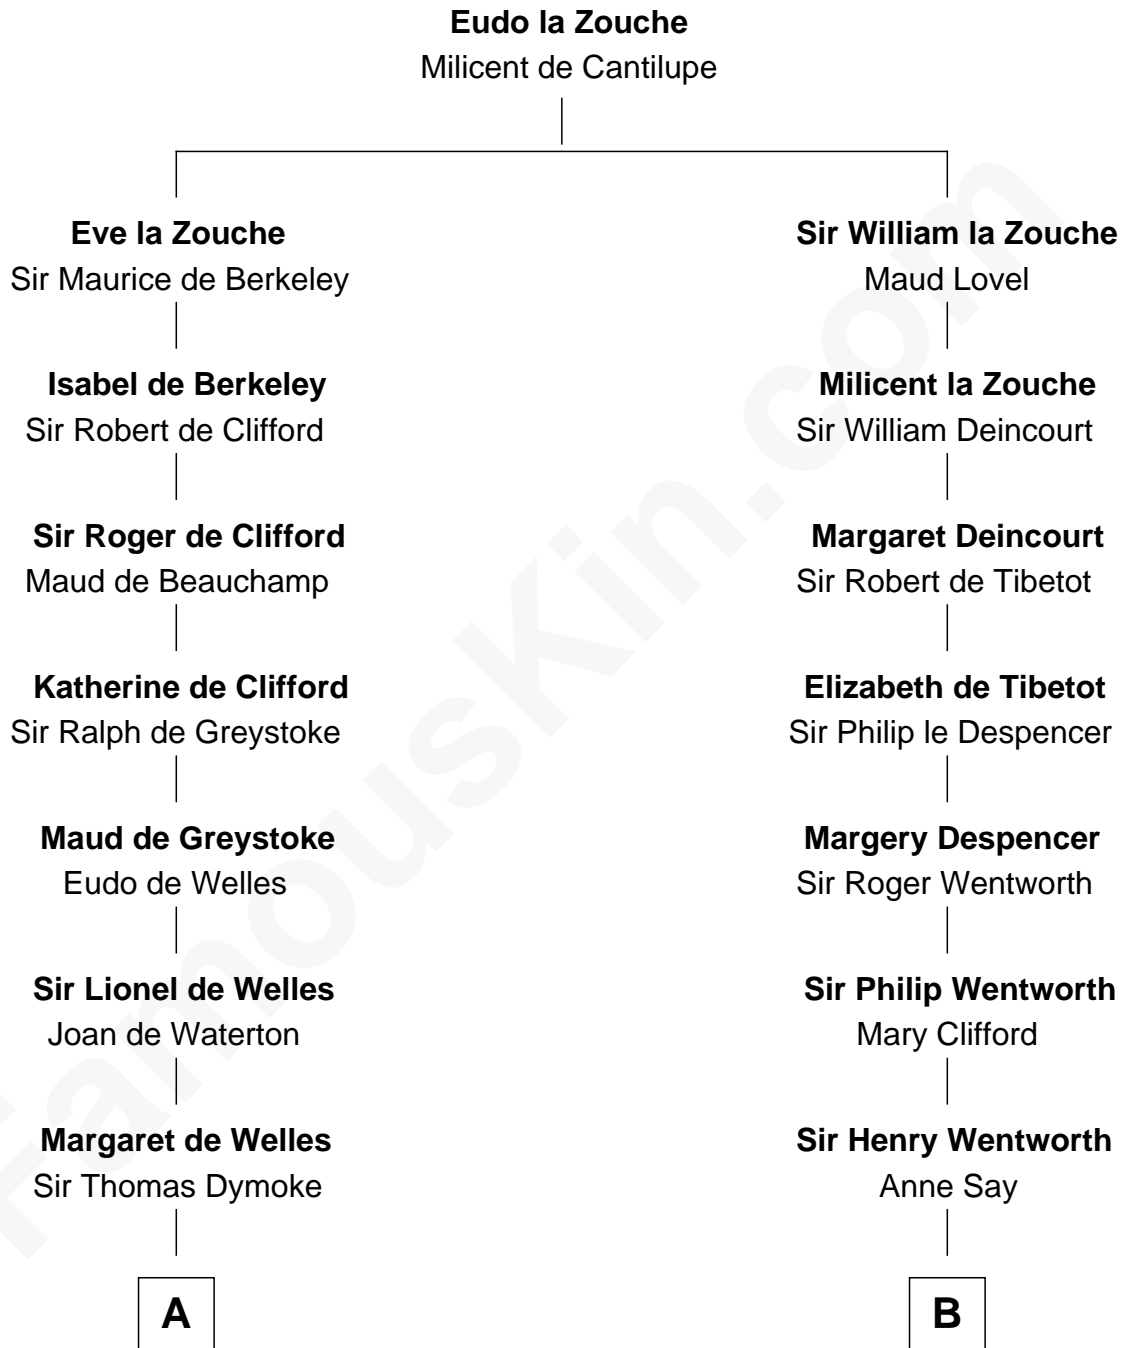

FamousKin.com

Relationship Chart of

Ralph Waldo Emerson

American Poet

8th cousin 10 times removed of

Jane Seymour

3rd Wife of King Henry VIII

C