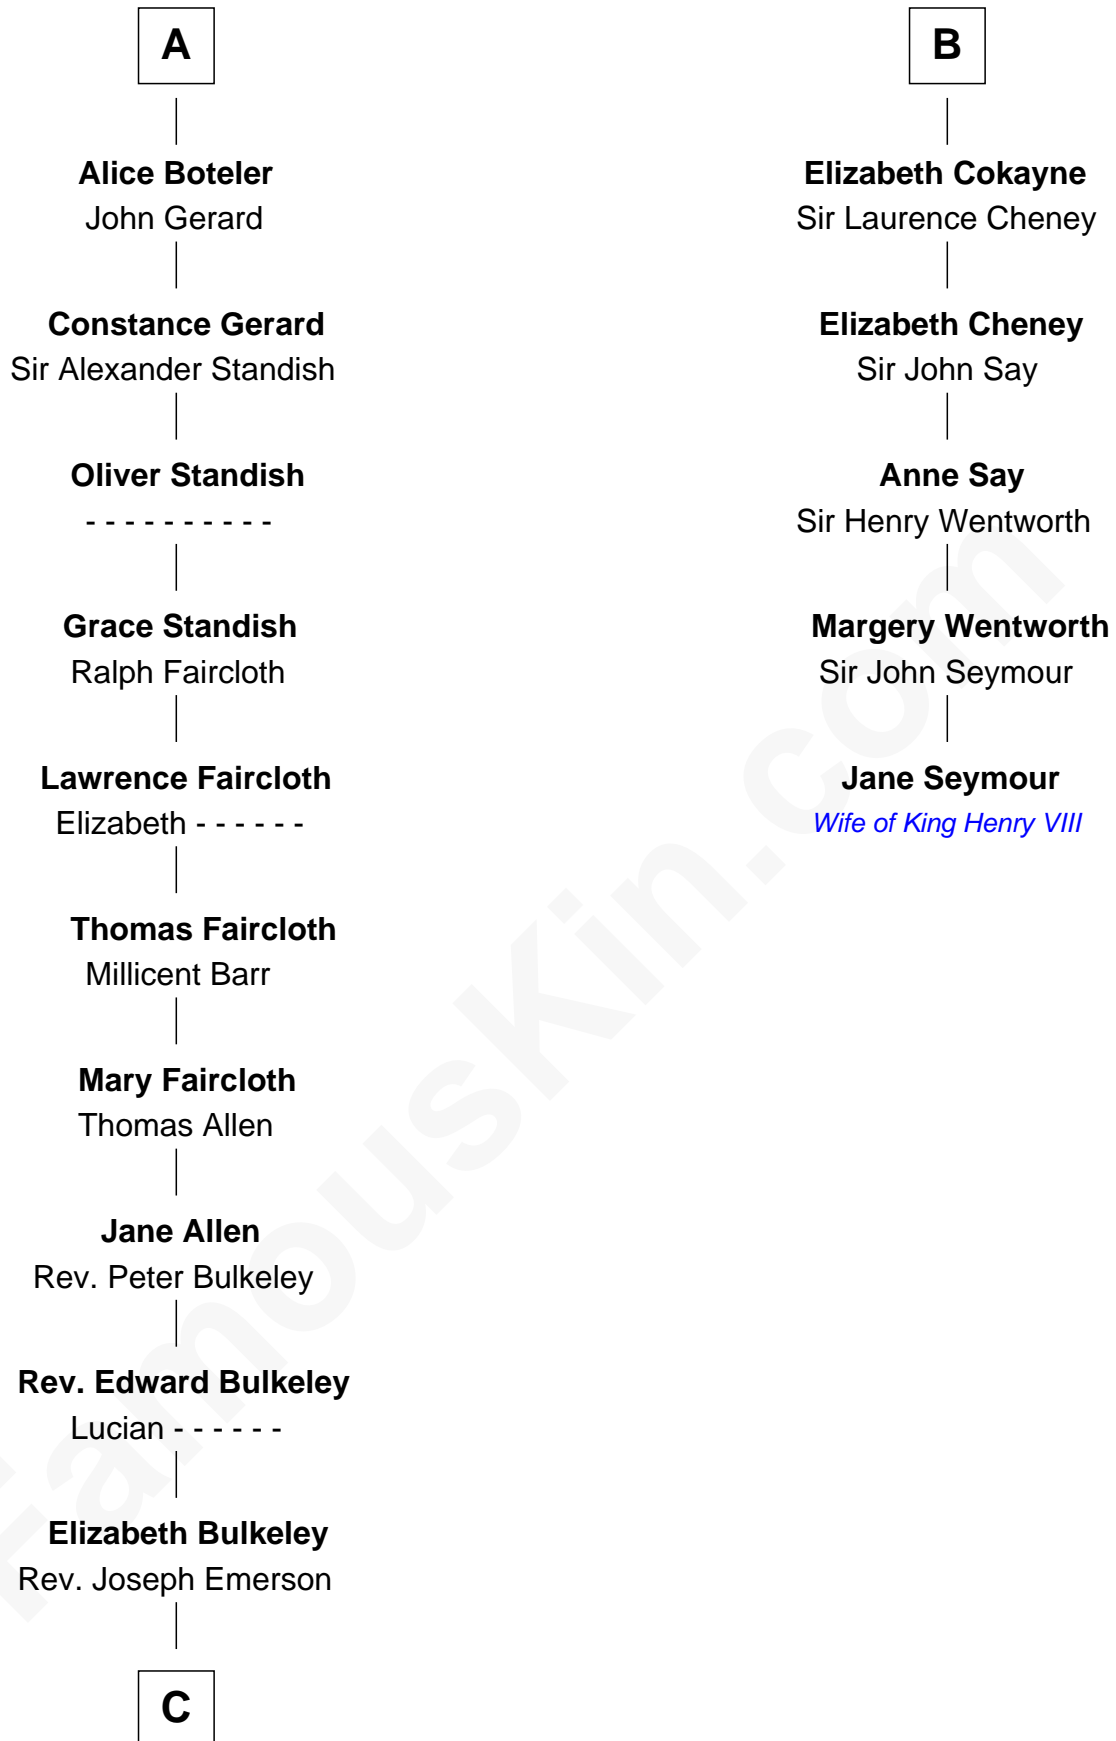

FamousKin.com

Relationship Chart of

Ralph Waldo Emerson

American Poet

11th cousin 10 times removed of

Jane Seymour

3rd Wife of King Henry VIII

FamousKin.com