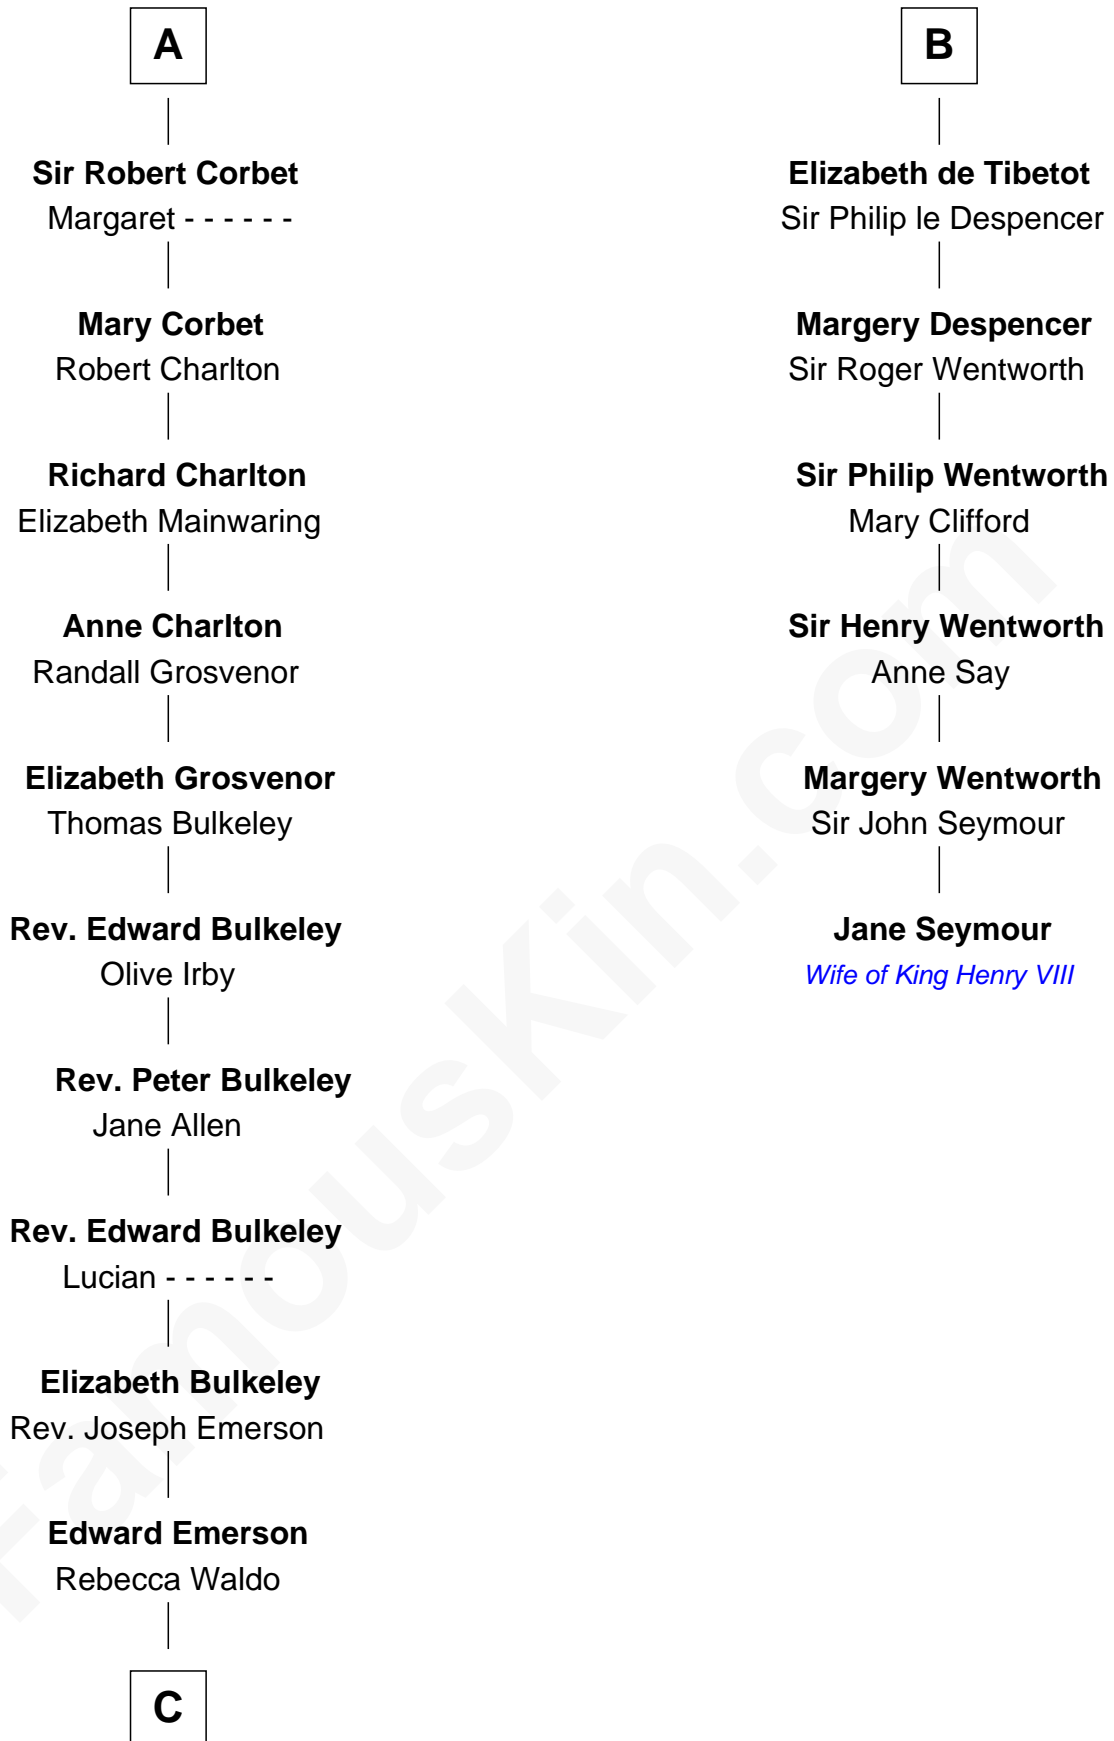

## Relationship Chart of Ralph Waldo Emerson

*American Poet*

12th cousin 8 times removed of

**Jane Seymour**

*3rd Wife of King Henry VIII*

**John FitzGilbert**  
Sybilla of Salisbury

**C**

Rev. Joseph Emerson