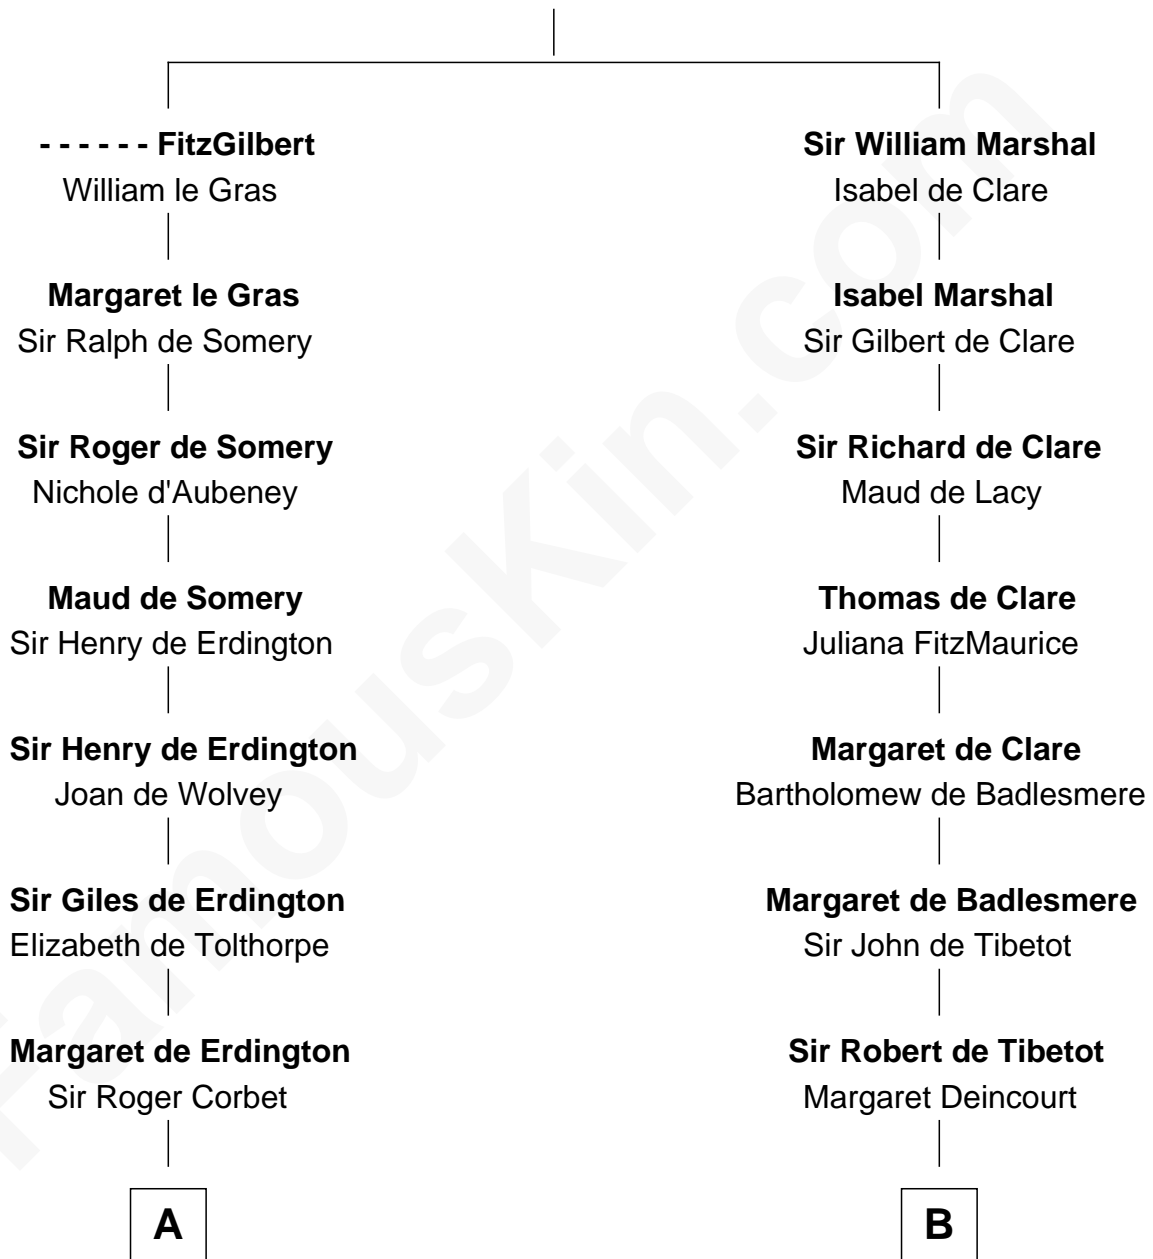

## Relationship Chart of Ralph Waldo Emerson

*American Poet*

12th cousin 8 times removed of

**Jane Seymour**

*3rd Wife of King Henry VIII*

**John FitzGilbert**  
Sybilla of Salisbury

**C**

Rev. Joseph Emerson