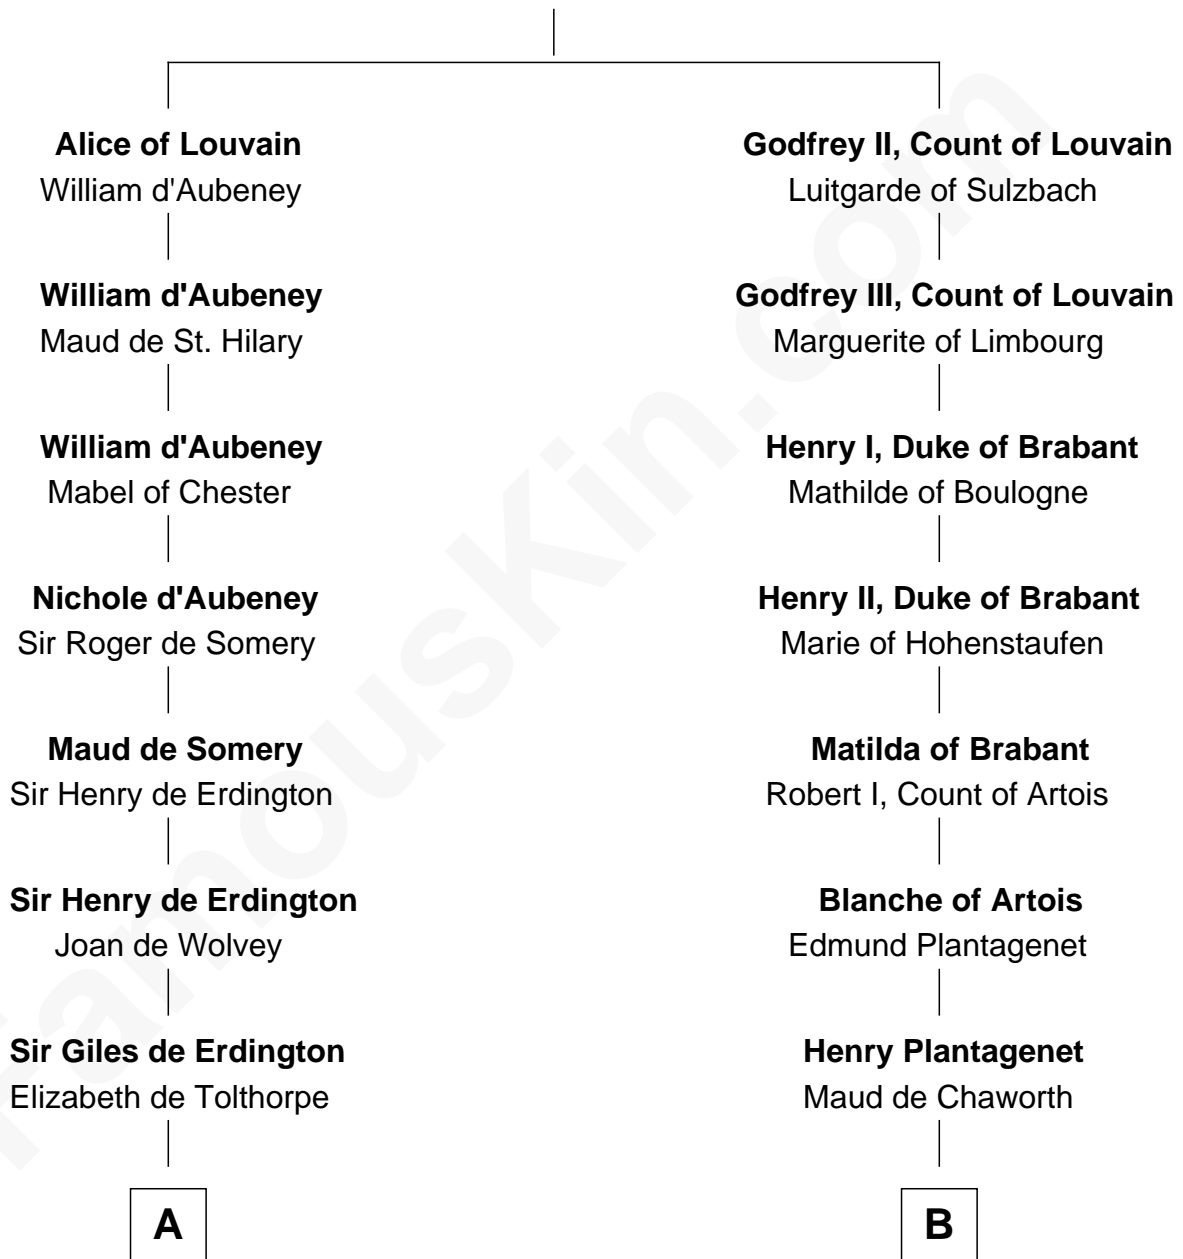

Gottfried I, Count of Louvain

Ide de Chiny