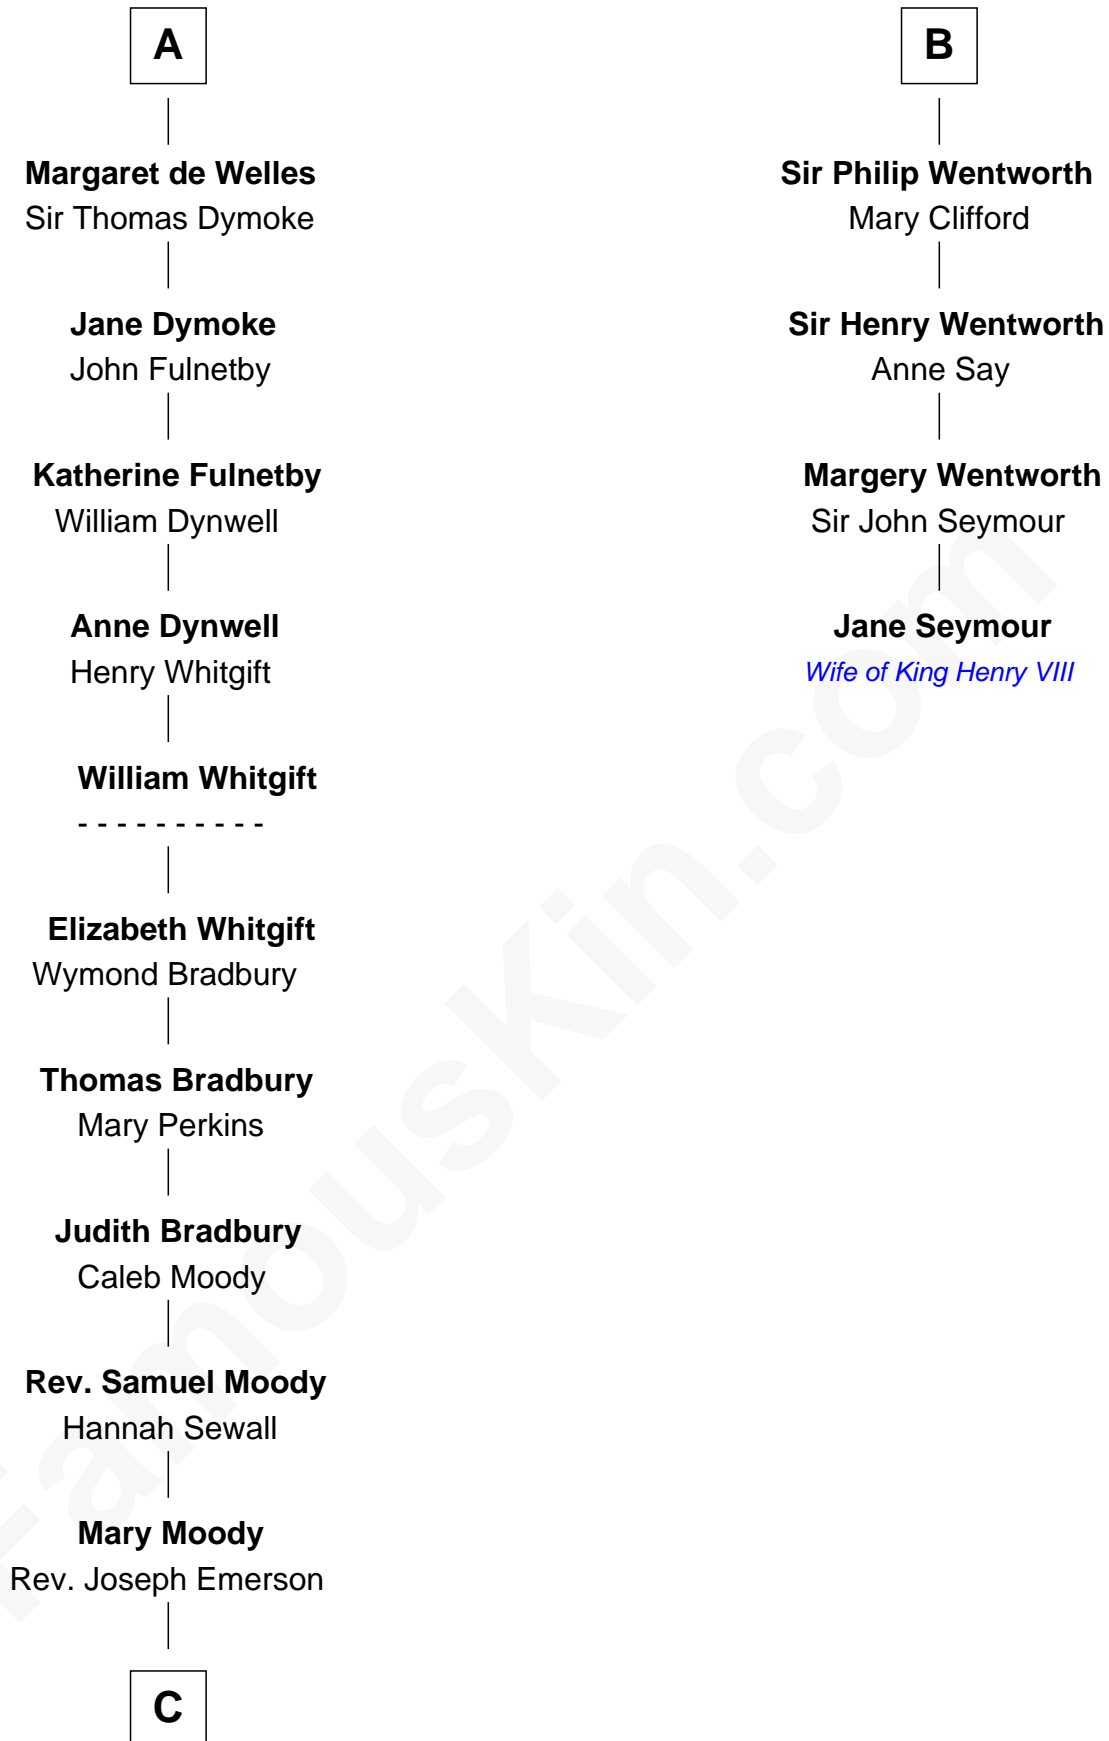

FamousKin.com
Relationship Chart of
Ralph Waldo Emerson
American Poet

10th cousin 9 times removed of

Jane Seymour
3rd Wife of King Henry VIII

C

Rev. William Emerson

Phebe Bliss

Rev. William Emerson

Ruth Haskins