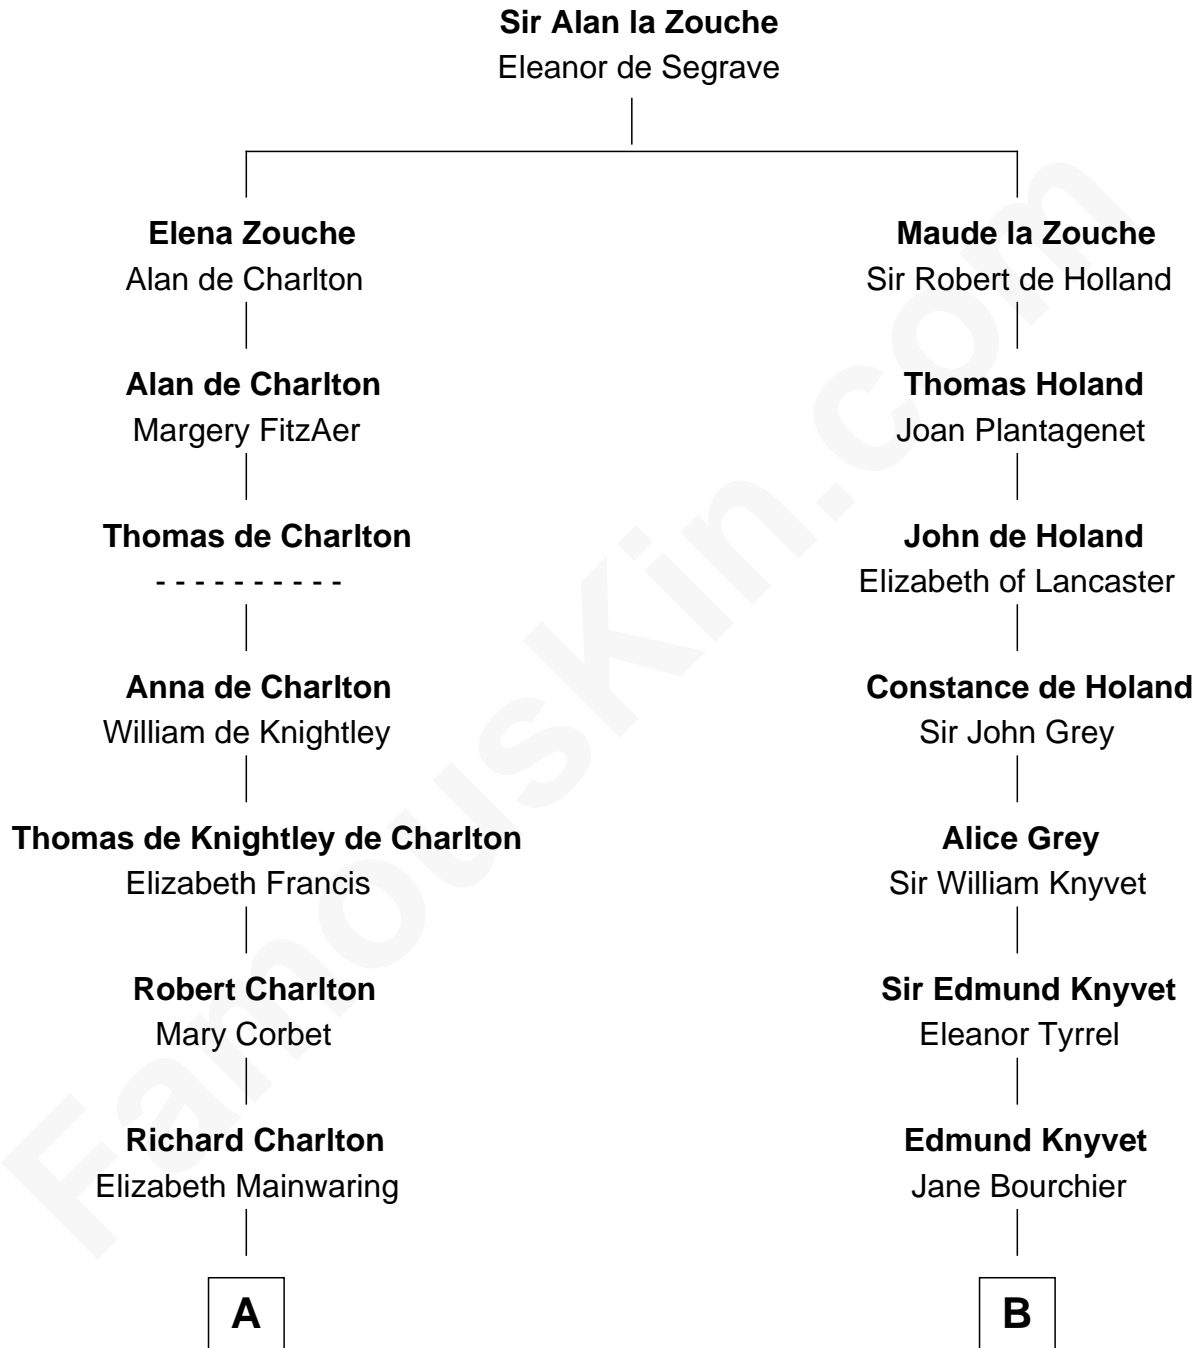

FamousKin.com
Relationship Chart of
Ralph Waldo Emerson
American Poet

17th cousin 3 times removed of

John Adams Morgan
1952 Olympic Sailing Gold Medalist

C

John Quincy Adams

Frances Cadwallader Crowninshield

Charles Francis Adams

Frances Lovering

Catherine Frances Lovering Adams

Henry Sturgis Morgan

John Adams Morgan

Olympic Gold Medalist

FamousKin.com