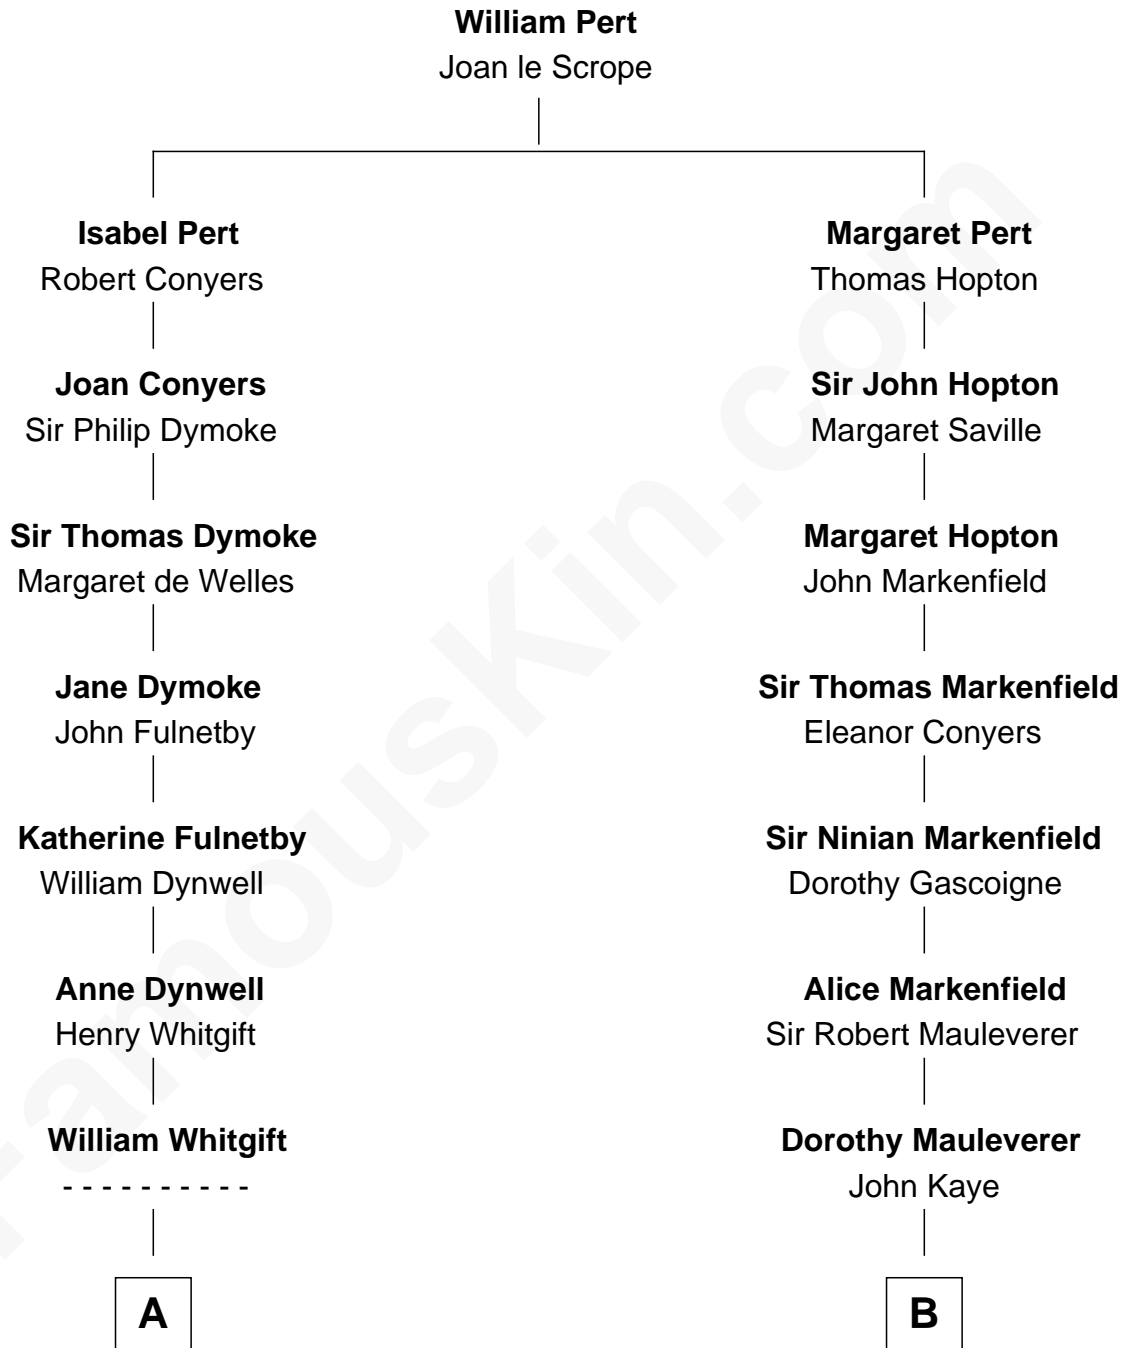

FamousKin.com
Relationship Chart of
Ralph Waldo Emerson
American Poet

14th cousin 5 times removed of

John Adams Morgan
1952 Olympic Sailing Gold Medalist

C

Charles Francis Adams

Frances Lovering

Catherine Frances Lovering Adams

Henry Sturgis Morgan

John Adams Morgan

Olympic Gold Medalist

FamousKin.com