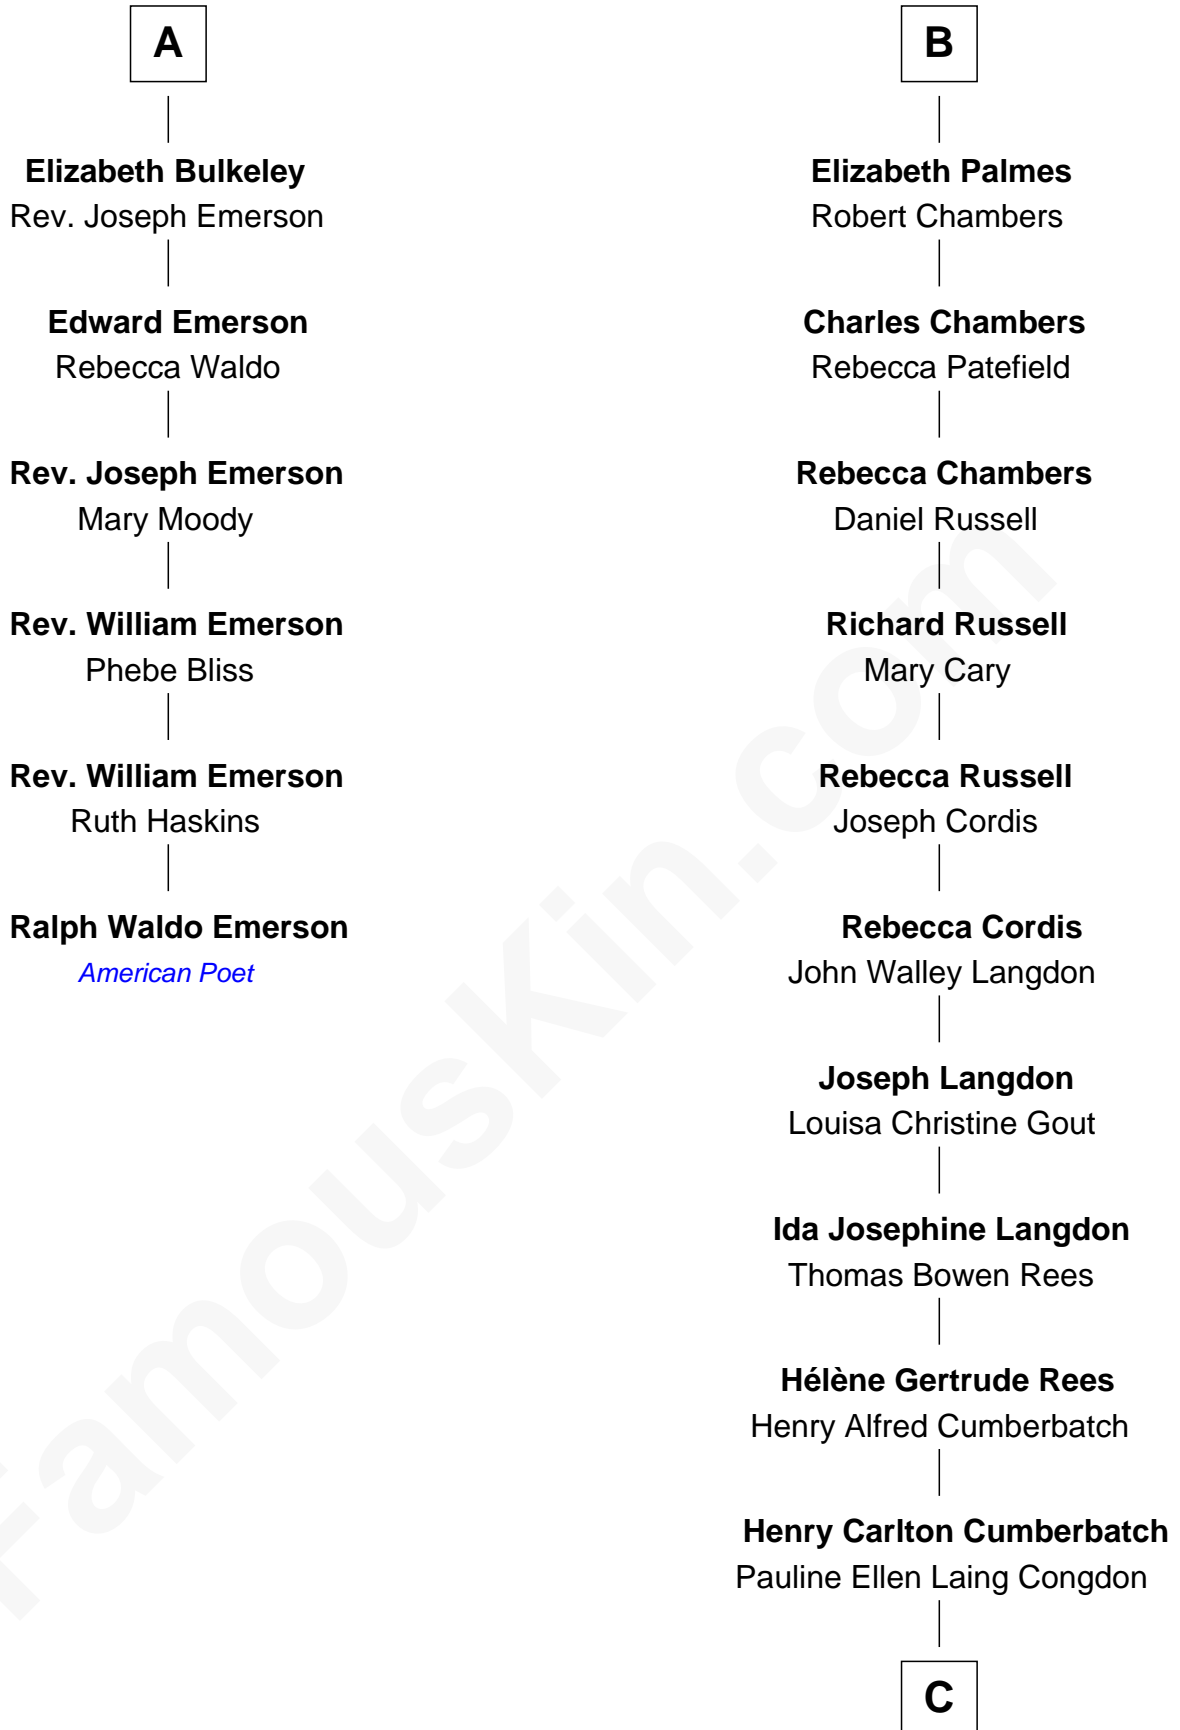

FamousKin.com

Relationship Chart of

Ralph Waldo Emerson

American Poet

12th cousin 6 times removed of

Benedict Cumberbatch

Movie, Television and Stage Actor

C