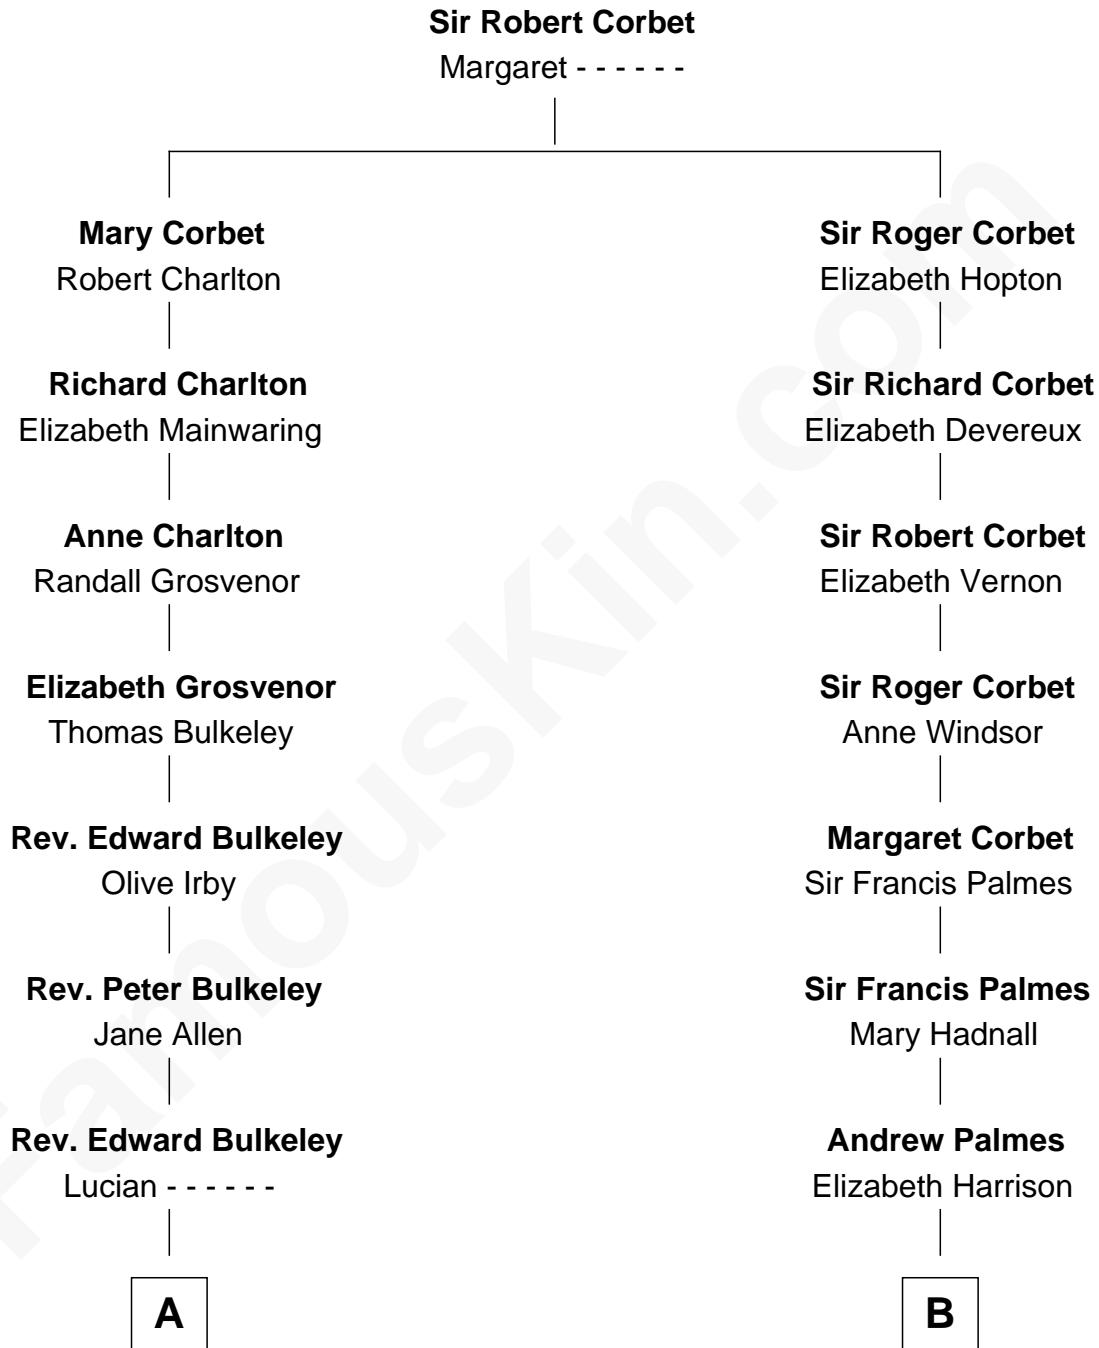

FamousKin.com

Relationship Chart of

Ralph Waldo Emerson

American Poet

12th cousin 6 times removed of

Benedict Cumberbatch

Movie, Television and Stage Actor

C