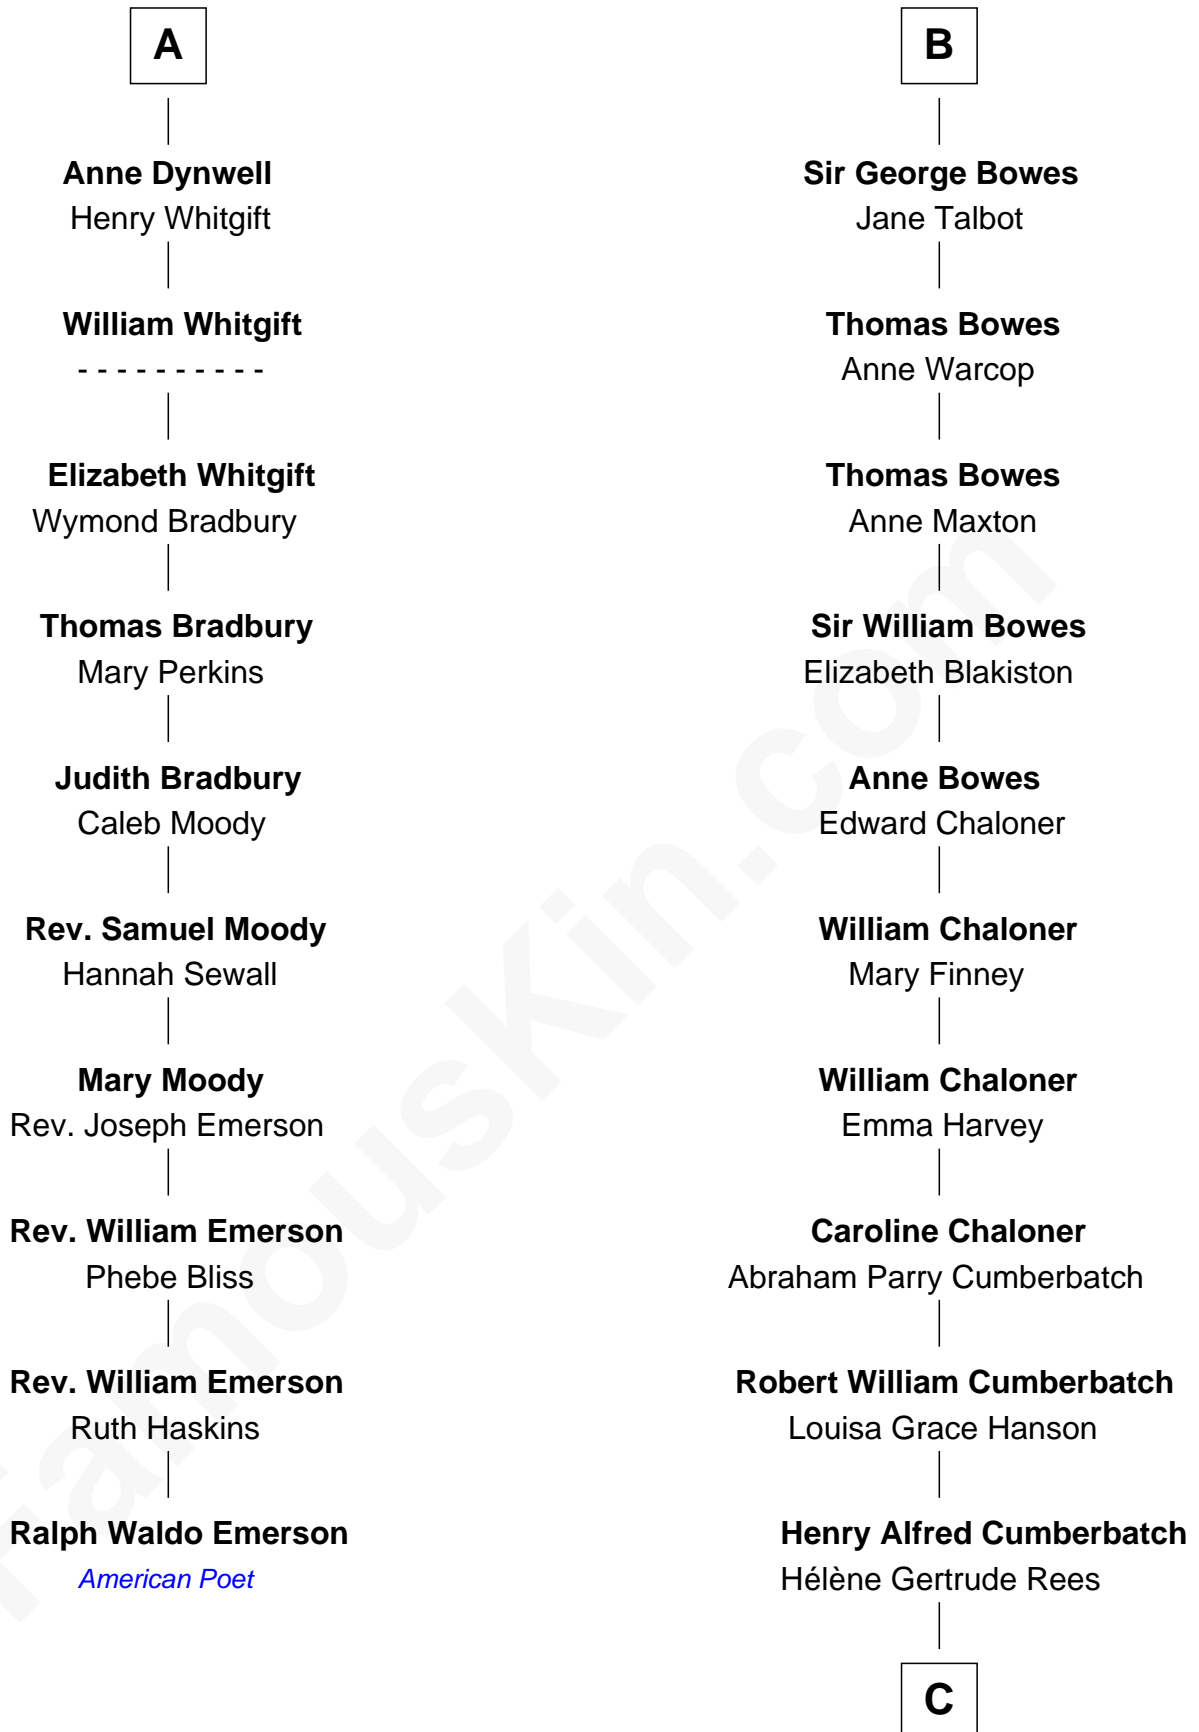

FamousKin.com
Relationship Chart of
Ralph Waldo Emerson
American Poet

16th cousin 3 times removed of
Benedict Cumberbatch
Movie, Television and Stage Actor

C

Henry Carlton Cumberbatch

Pauline Ellen Laing Congdon