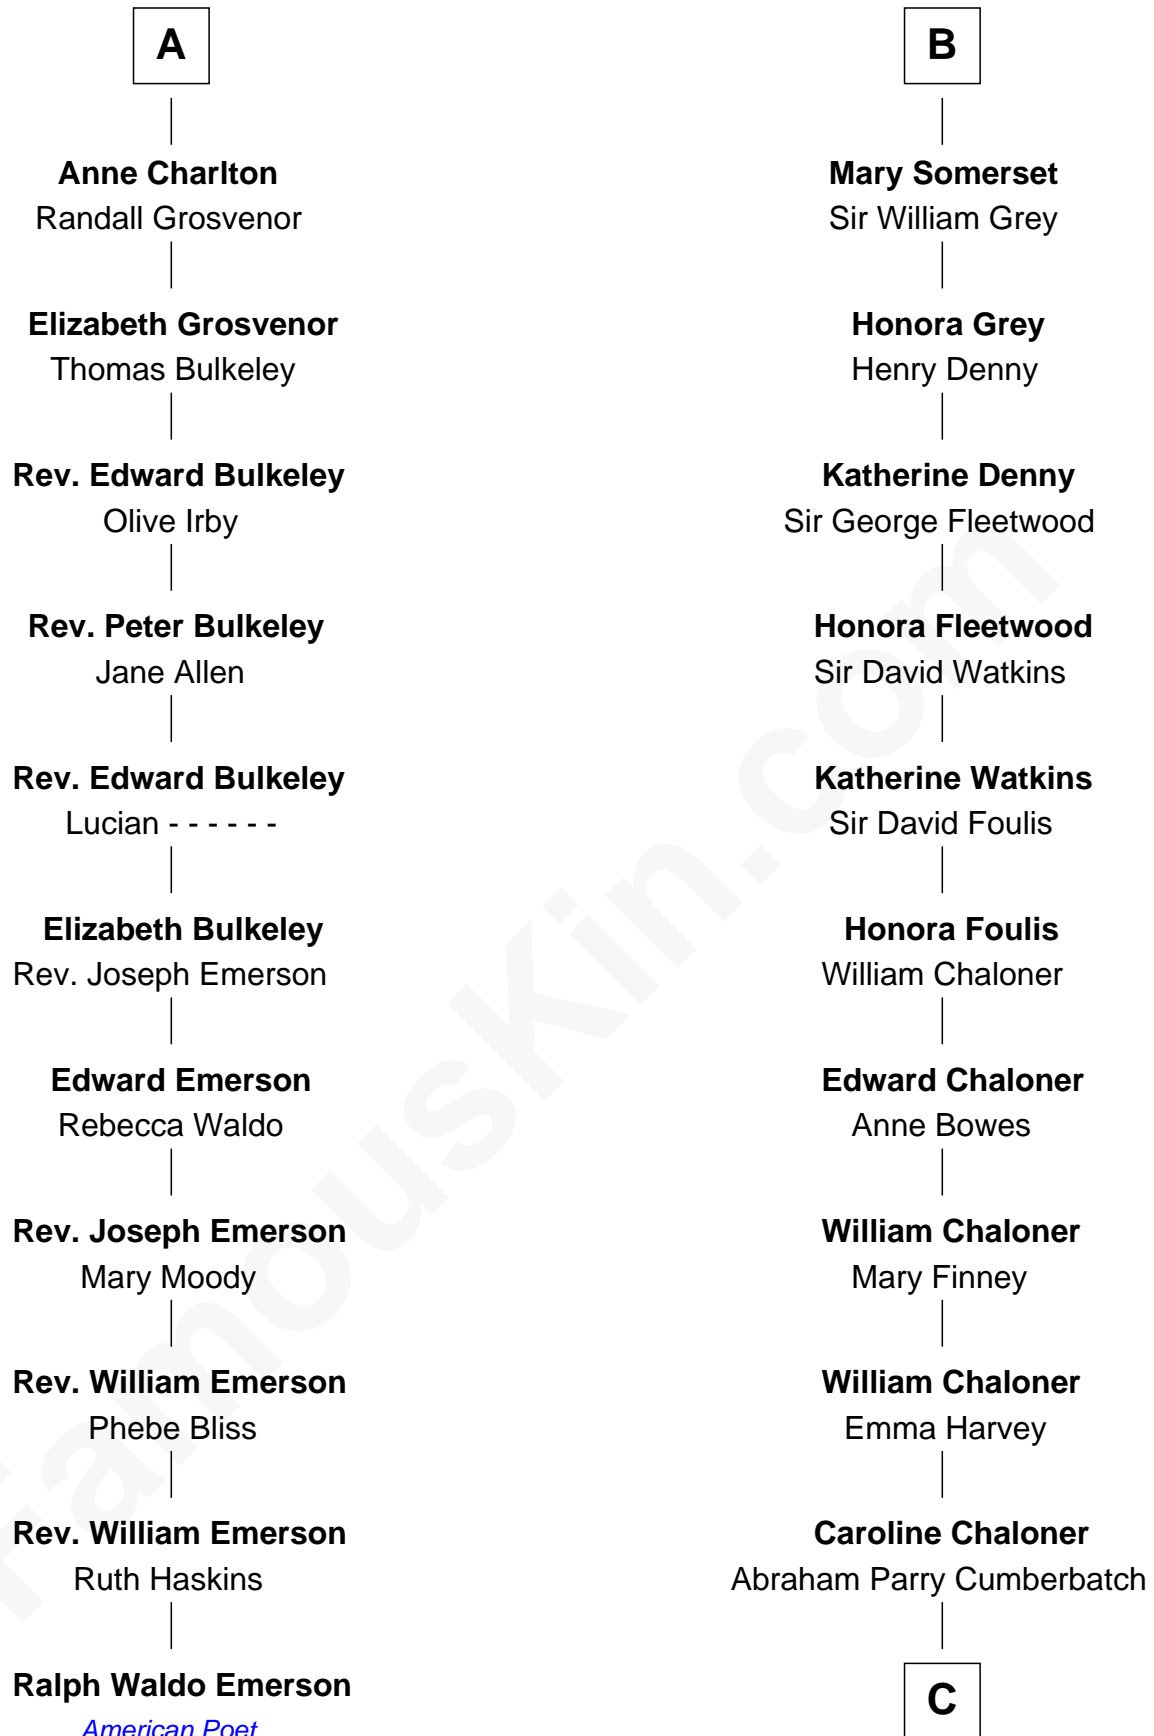

## Relationship Chart of

### Ralph Waldo Emerson

*American Poet*

17th cousin 4 times removed of

### Benedict Cumberbatch

*Movie, Television and Stage Actor*

C

**Robert William Cumberbatch**

Louisa Grace Hanson

**Henry Alfred Cumberbatch**

Hélène Gertrude Rees

**Henry Carlton Cumberbatch**