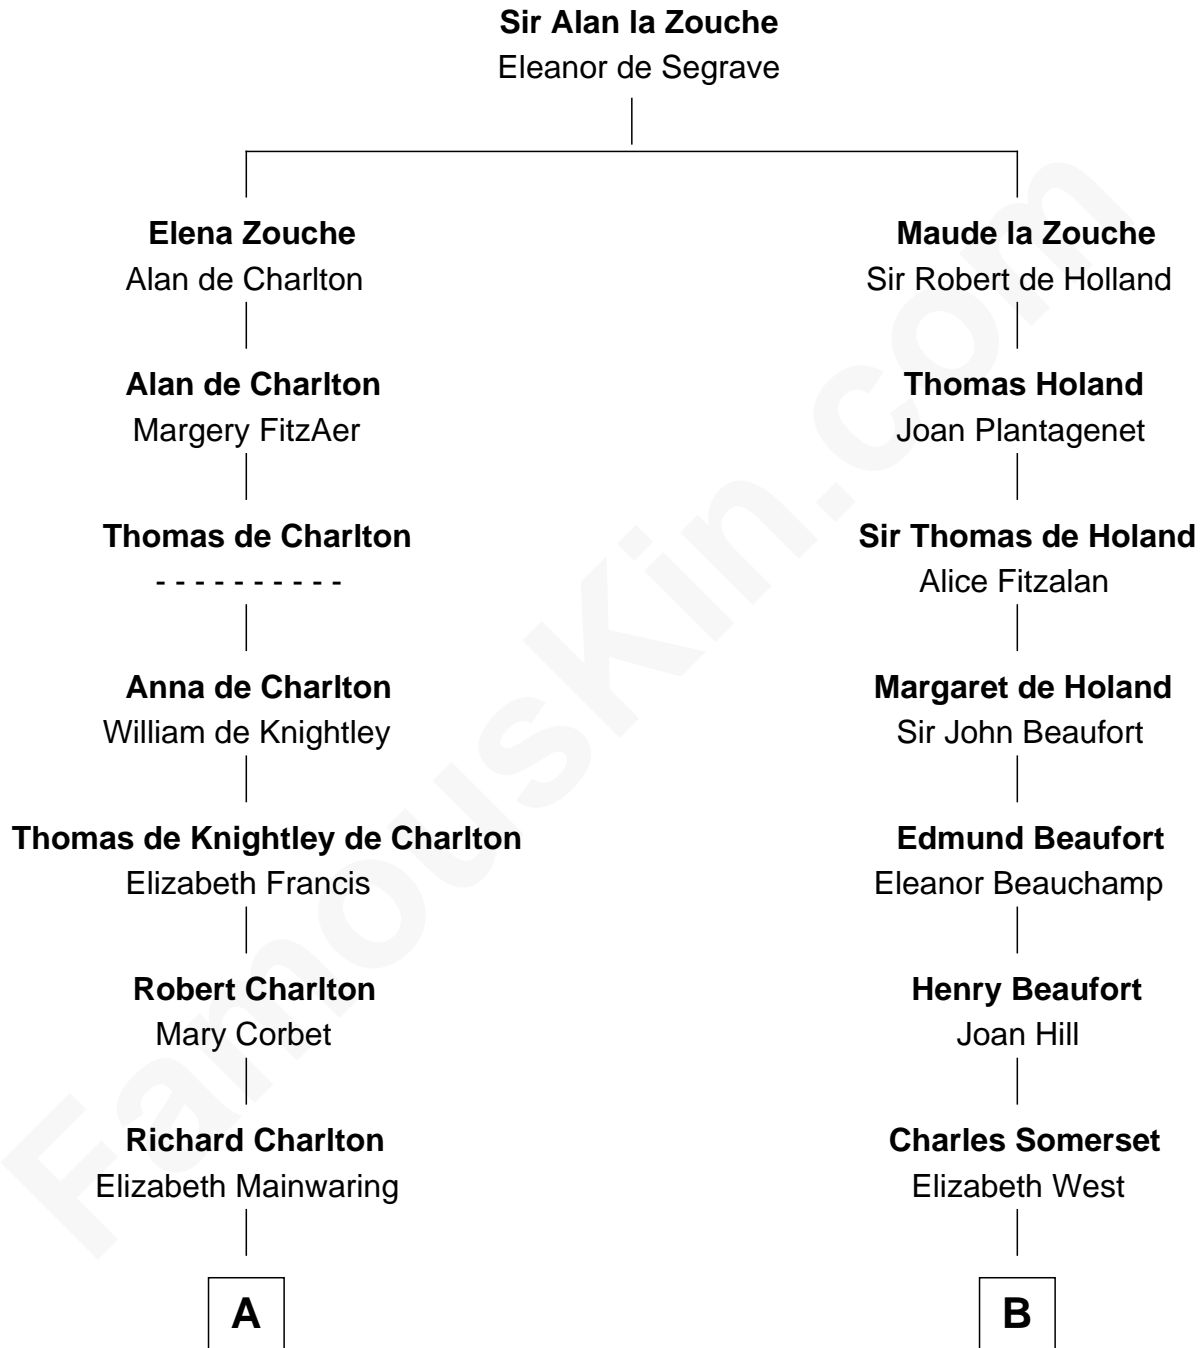

## Relationship Chart of

### Ralph Waldo Emerson

*American Poet*

17th cousin 4 times removed of

### Benedict Cumberbatch

*Movie, Television and Stage Actor*

C

**Robert William Cumberbatch**

Louisa Grace Hanson

**Henry Alfred Cumberbatch**

Hélène Gertrude Rees

**Henry Carlton Cumberbatch**