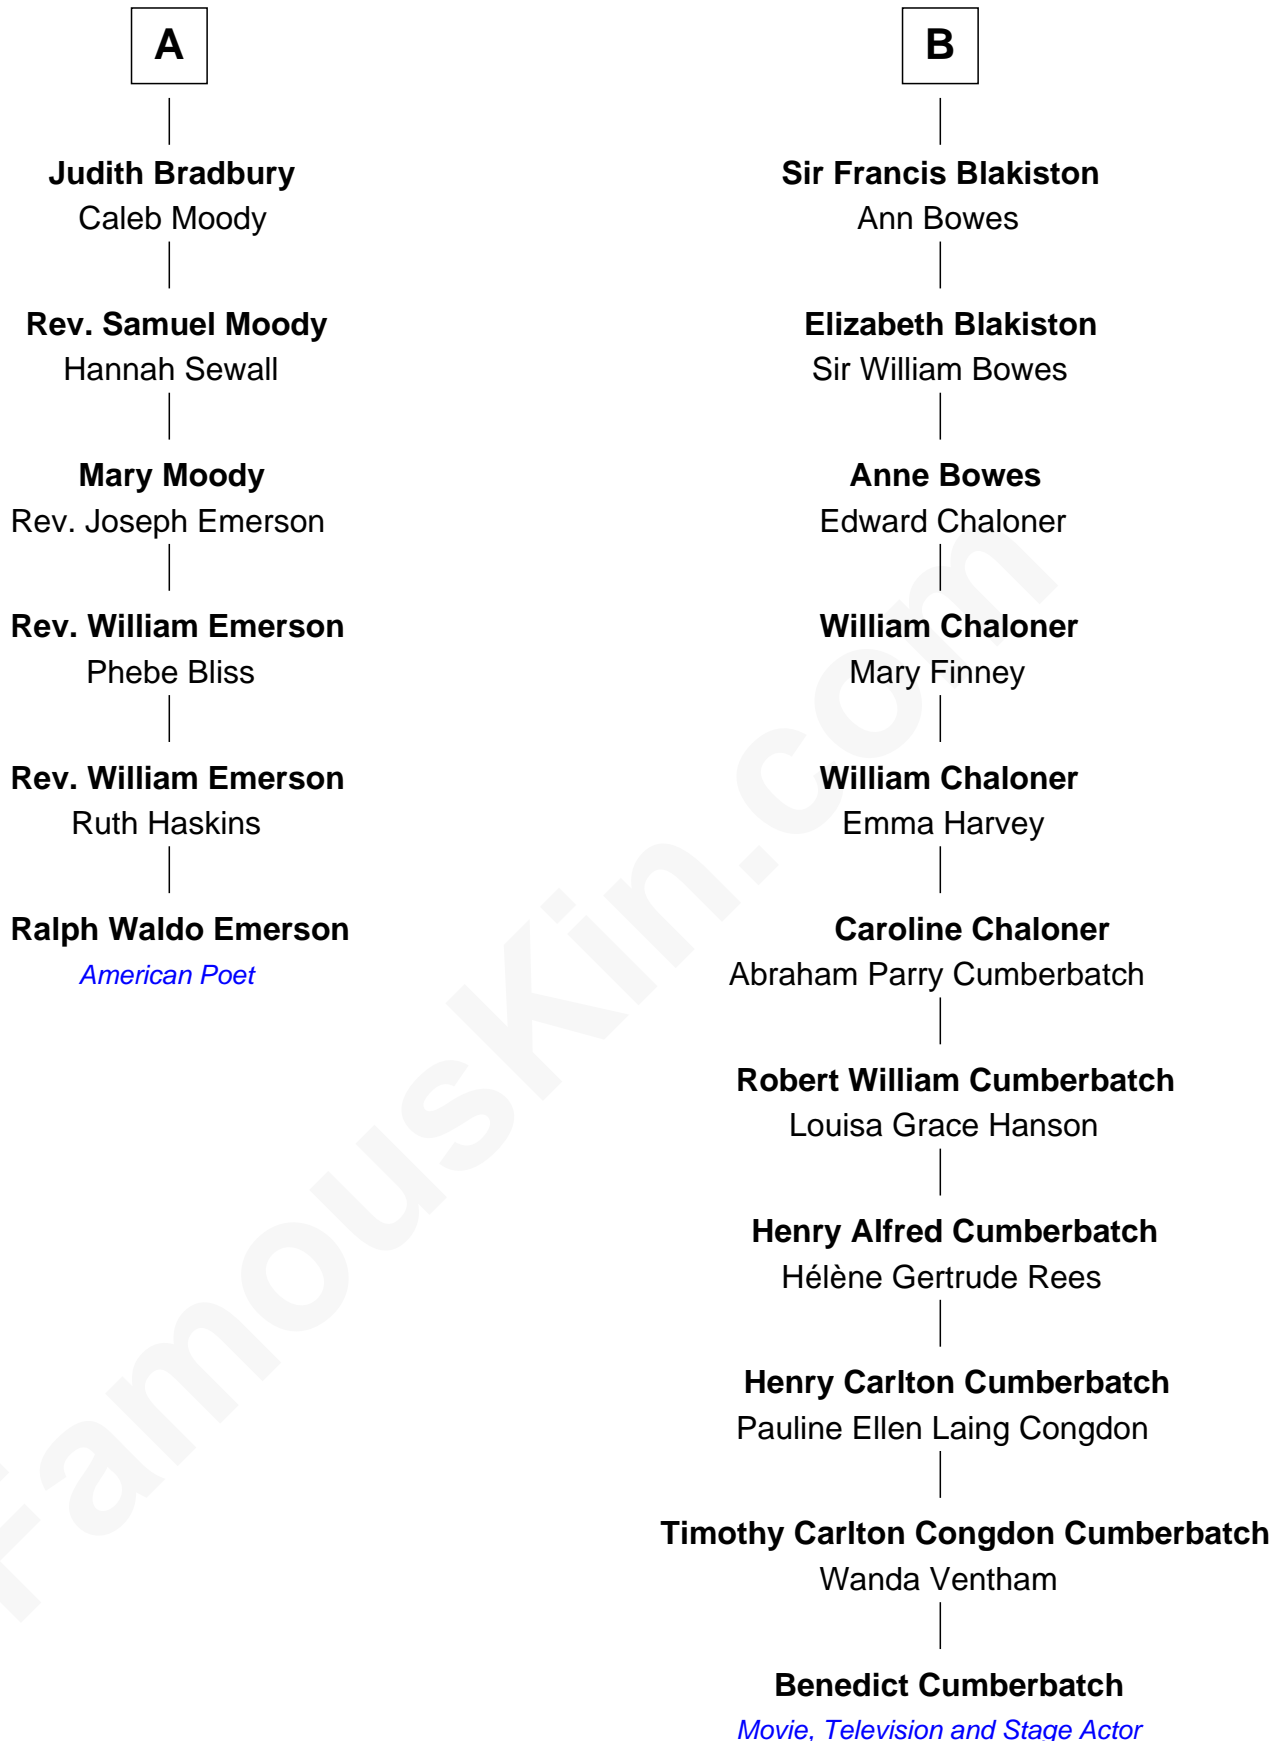

FamousKin.com
Relationship Chart of
Ralph Waldo Emerson
American Poet

12th cousin 5 times removed of
Benedict Cumberbatch
Movie, Television and Stage Actor

Benedict Cumberbatch photo by [Gage Skidmore](#) (CC BY-SA 2.0)