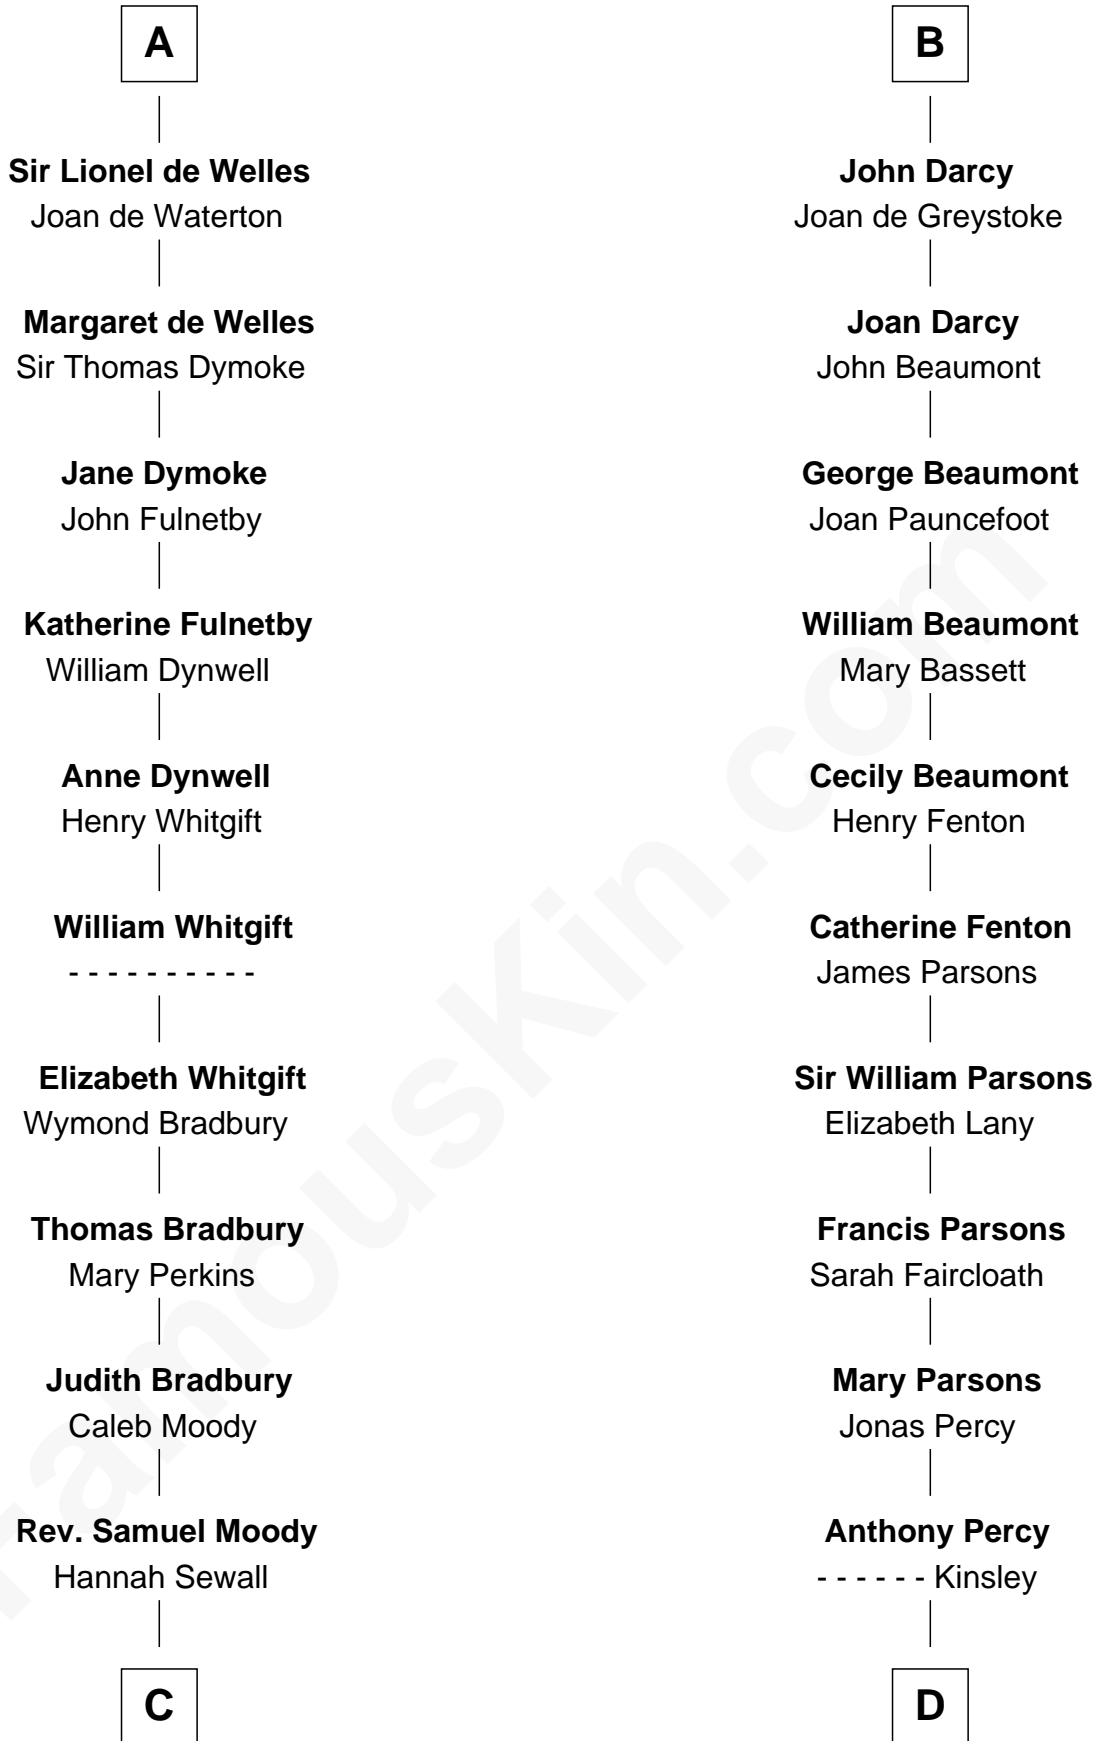

FamousKin.com
Relationship Chart of
Ralph Waldo Emerson
American Poet

20th cousin 1 time removed of
Sir Arthur Conan Doyle
Author, "Sherlock Holmes"

C

Mary Moody
Rev. Joseph Emerson
|
Rev. William Emerson
Phebe Bliss
|
Rev. William Emerson
Ruth Haskins
|
Ralph Waldo Emerson
American Poet

D

Mary Percy
Rev. Dr. Richard Pack
|
William Pack
Catherine Scott
|
Catherine Pack
William Foley
|
Mary Josephine Elizabeth Foley
Charles Altamont Doyle
|
Sir Arthur Conan Doyle
Author, "Sherlock Holmes"