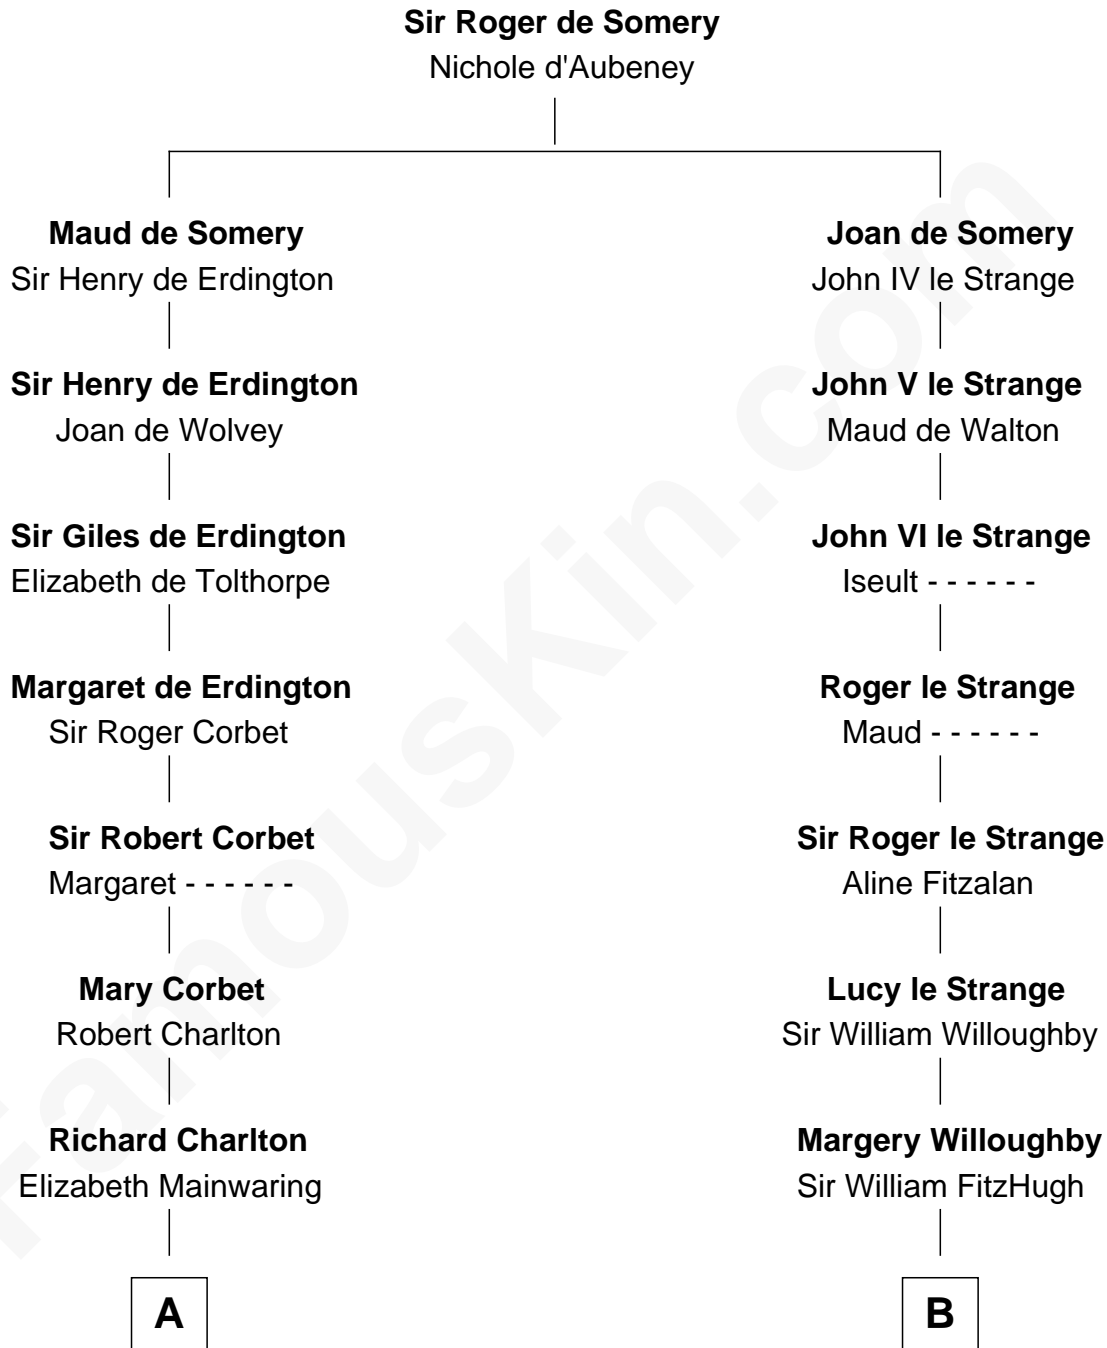

**FamousKin.com**  
**Relationship Chart of**  
**Ralph Waldo Emerson**  
*American Poet*

**17th cousin 4 times removed of**  
**Queen Elizabeth II**  
*Queen of the United Kingdom*

Elizabeth II photo by [Eric Draper](#)