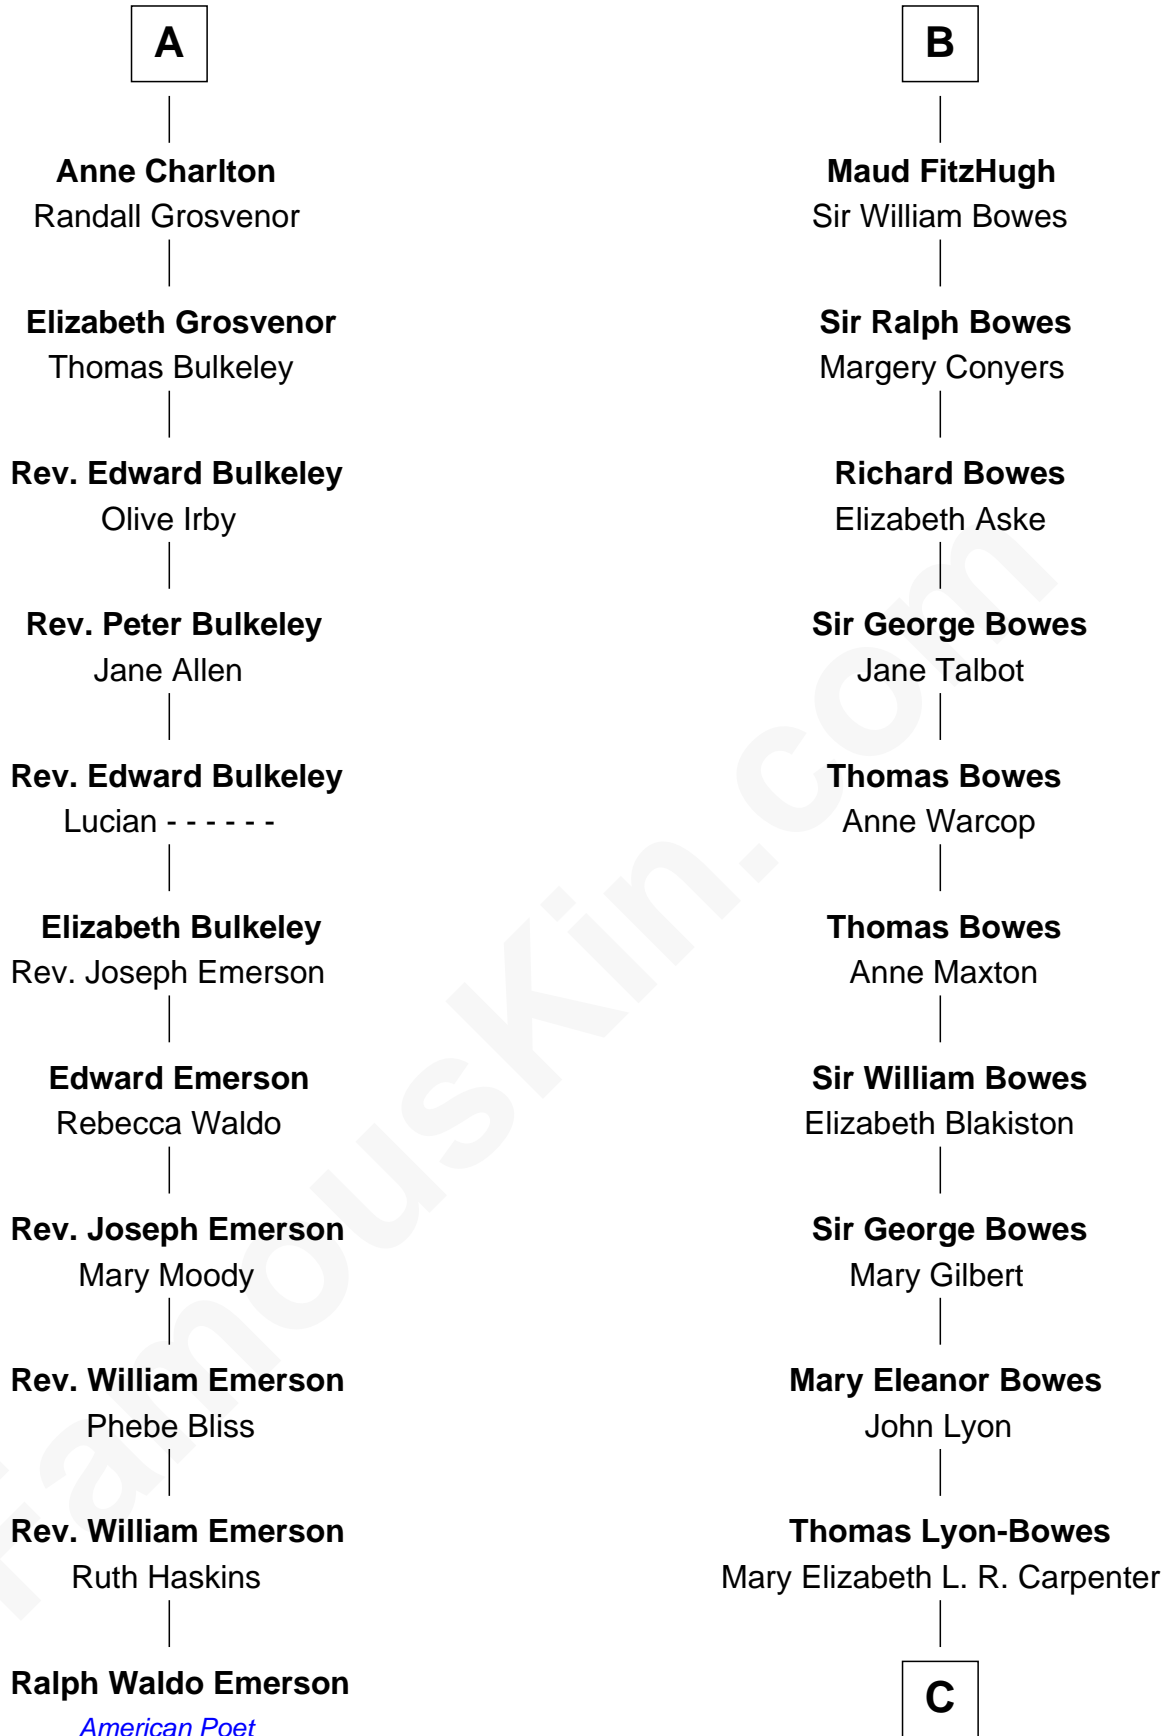

**FamousKin.com**  
**Relationship Chart of**  
**Ralph Waldo Emerson**  
*American Poet*

**17th cousin 4 times removed of**  
**Queen Elizabeth II**  
*Queen of the United Kingdom*

Elizabeth II photo by [Eric Draper](#)