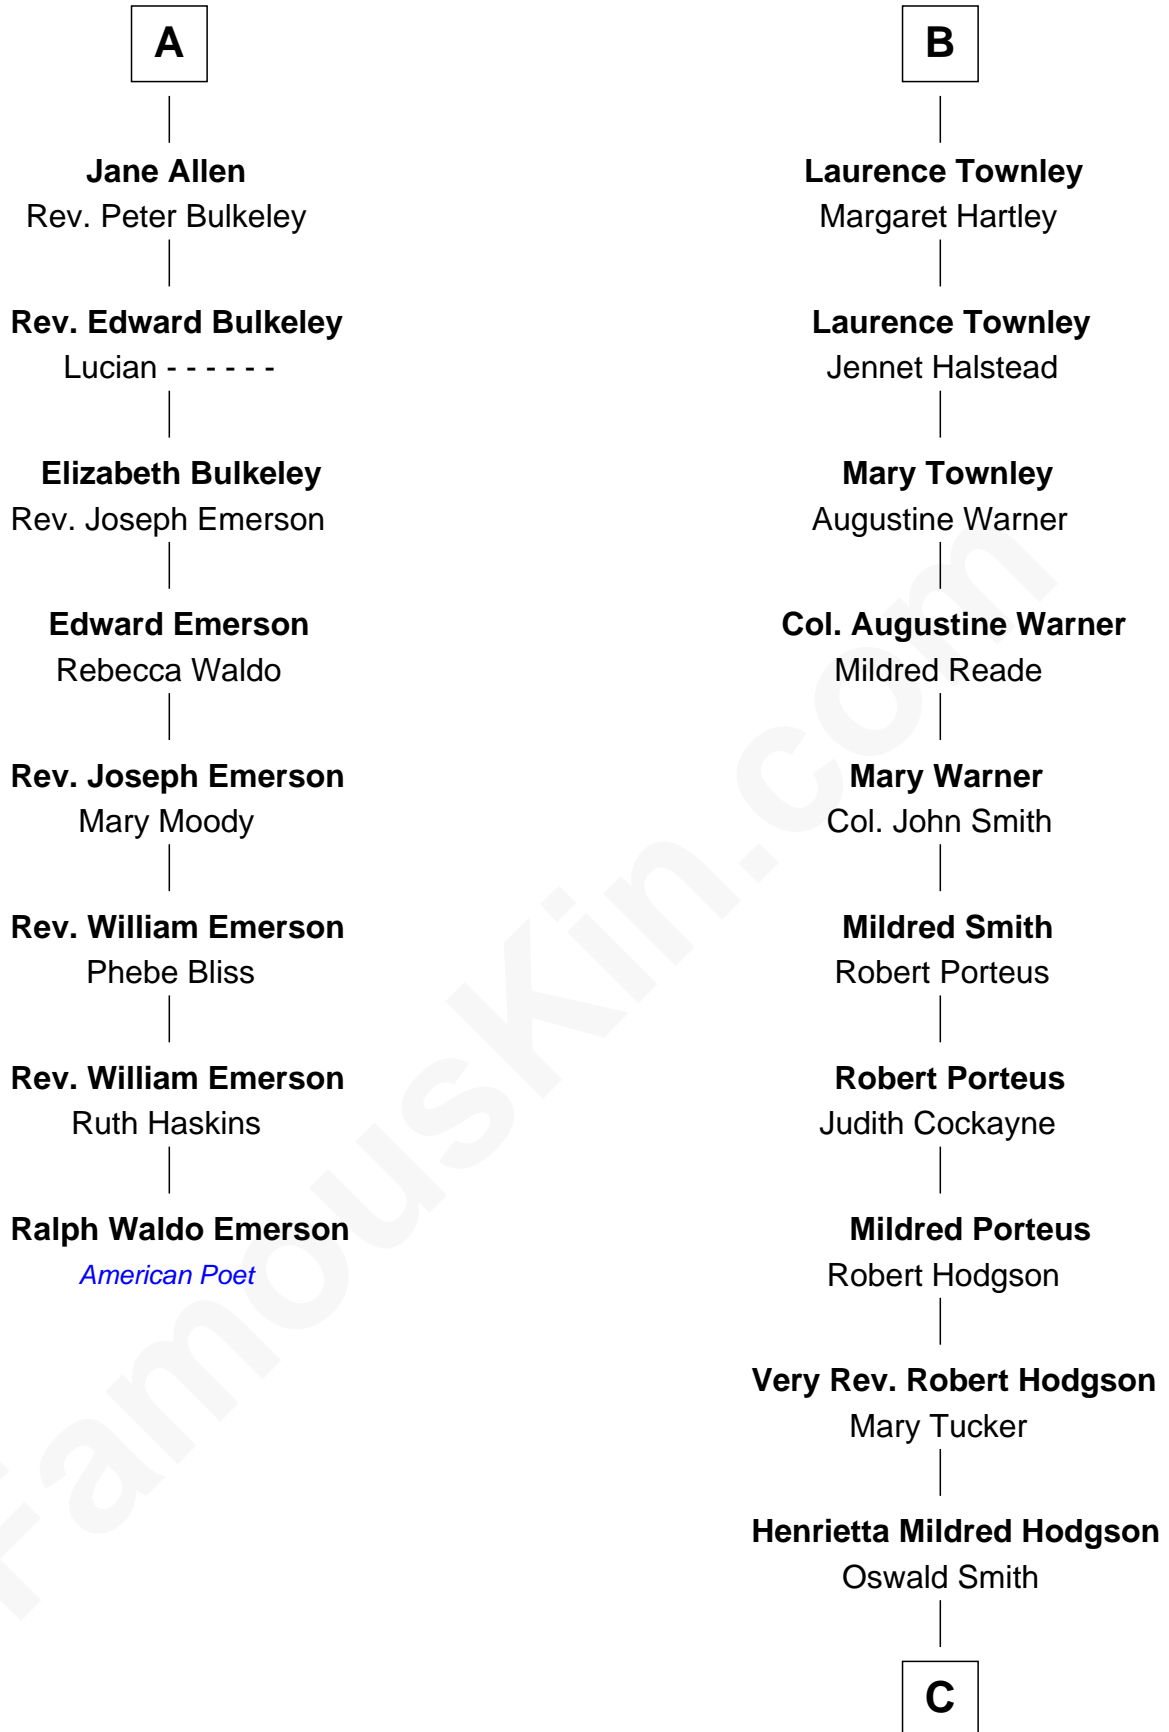

FamousKin.com

Relationship Chart of

Ralph Waldo Emerson

American Poet

14th cousin 6 times removed of

Queen Elizabeth II
Queen of the United Kingdom

Elizabeth II photo by [Eric Draper](#)