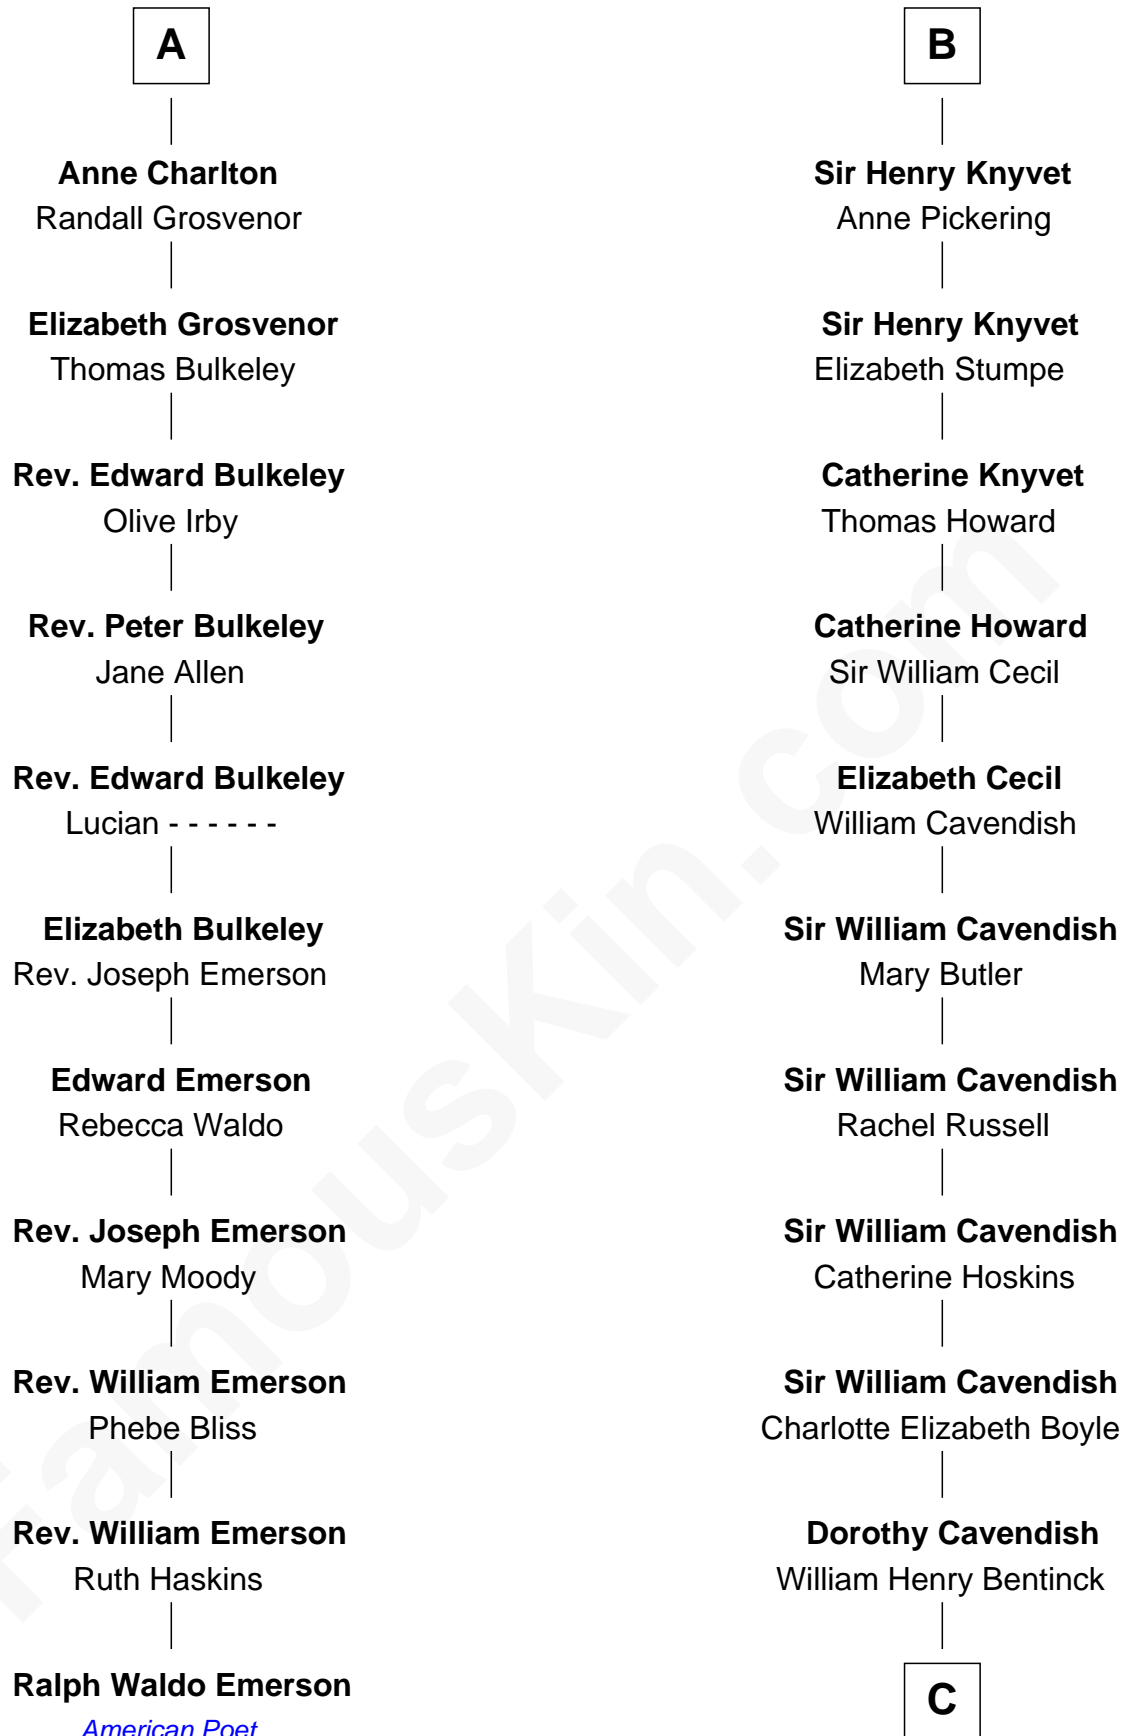

**FamousKin.com**  
**Relationship Chart of**  
**Ralph Waldo Emerson**  
*American Poet*

**17th cousin 4 times removed of**  
**Queen Elizabeth II**  
*Queen of the United Kingdom*

C

**Charles Augustus Cavendish-Bentinck**

Anne Wellesley

**Rev. Charles William Cavendish-Bentinck**

Caroline Louisa Burnaby

**Cecilia Nina Cavendish-Bentinck**

Claude George Bowes-Lyon

**Elizabeth Bowes-Lyon**

George VI, King of the United Kingdom

**Queen Elizabeth II**

*Queen of the United Kingdom*