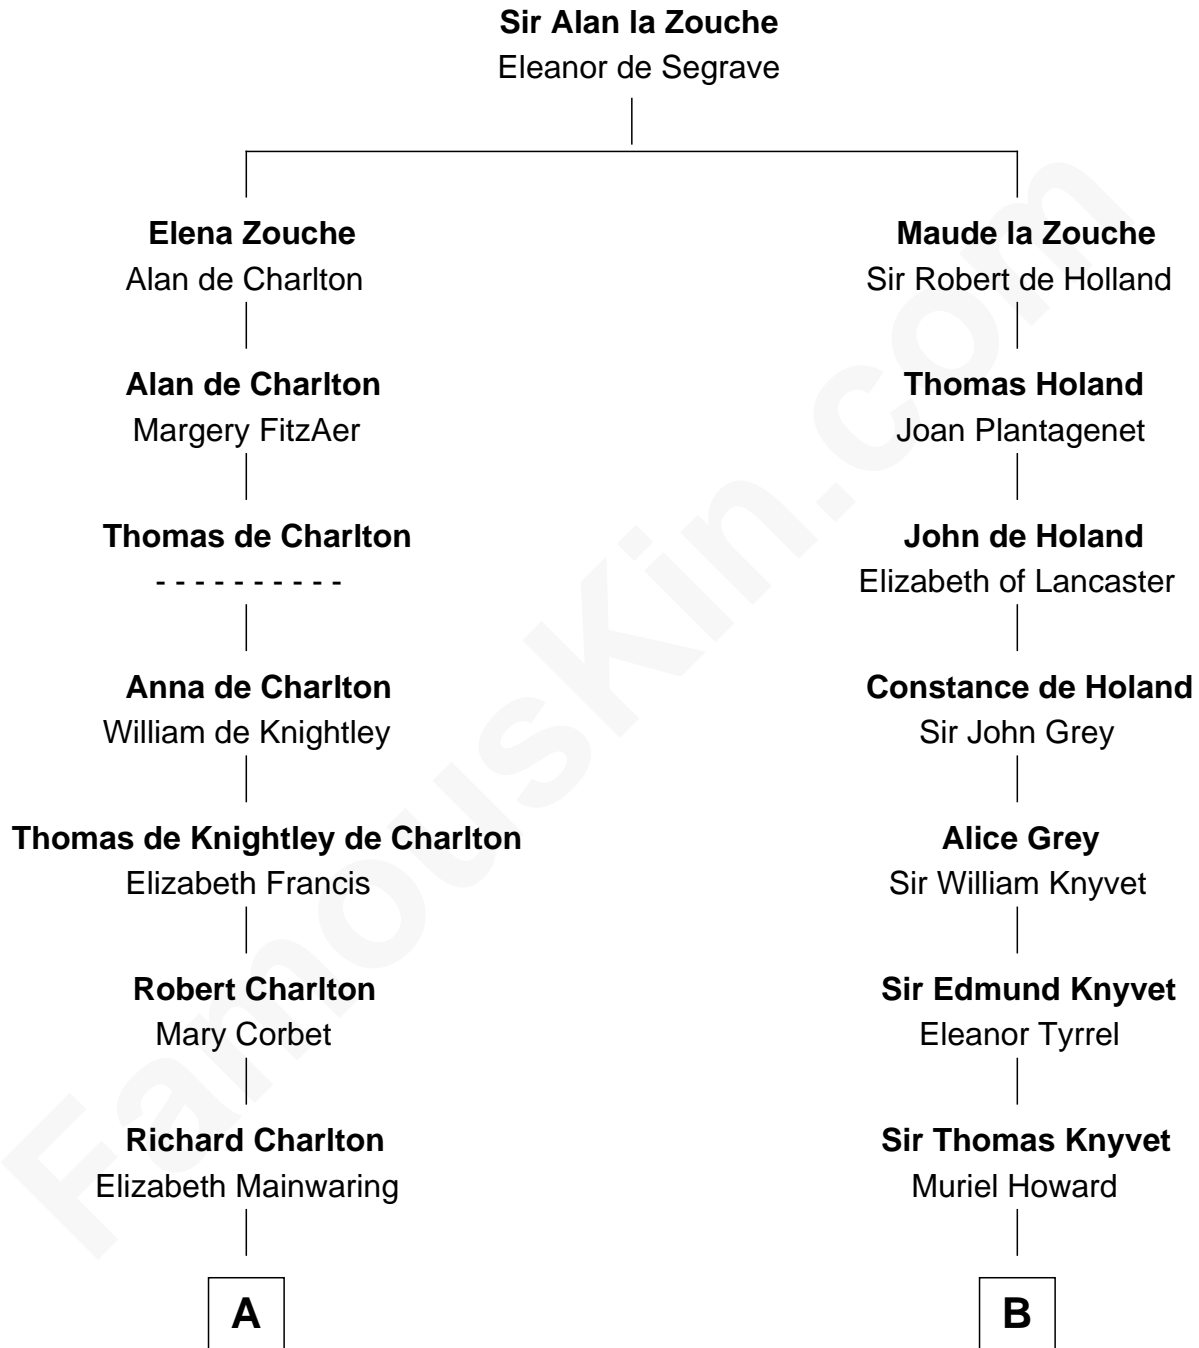

**FamousKin.com**  
**Relationship Chart of**  
**Ralph Waldo Emerson**  
*American Poet*

**17th cousin 4 times removed of**  
**Queen Elizabeth II**  
*Queen of the United Kingdom*

C

**Charles Augustus Cavendish-Bentinck**

Anne Wellesley

**Rev. Charles William Cavendish-Bentinck**

Caroline Louisa Burnaby

**Cecilia Nina Cavendish-Bentinck**

Claude George Bowes-Lyon

**Elizabeth Bowes-Lyon**

George VI, King of the United Kingdom

**Queen Elizabeth II**

*Queen of the United Kingdom*