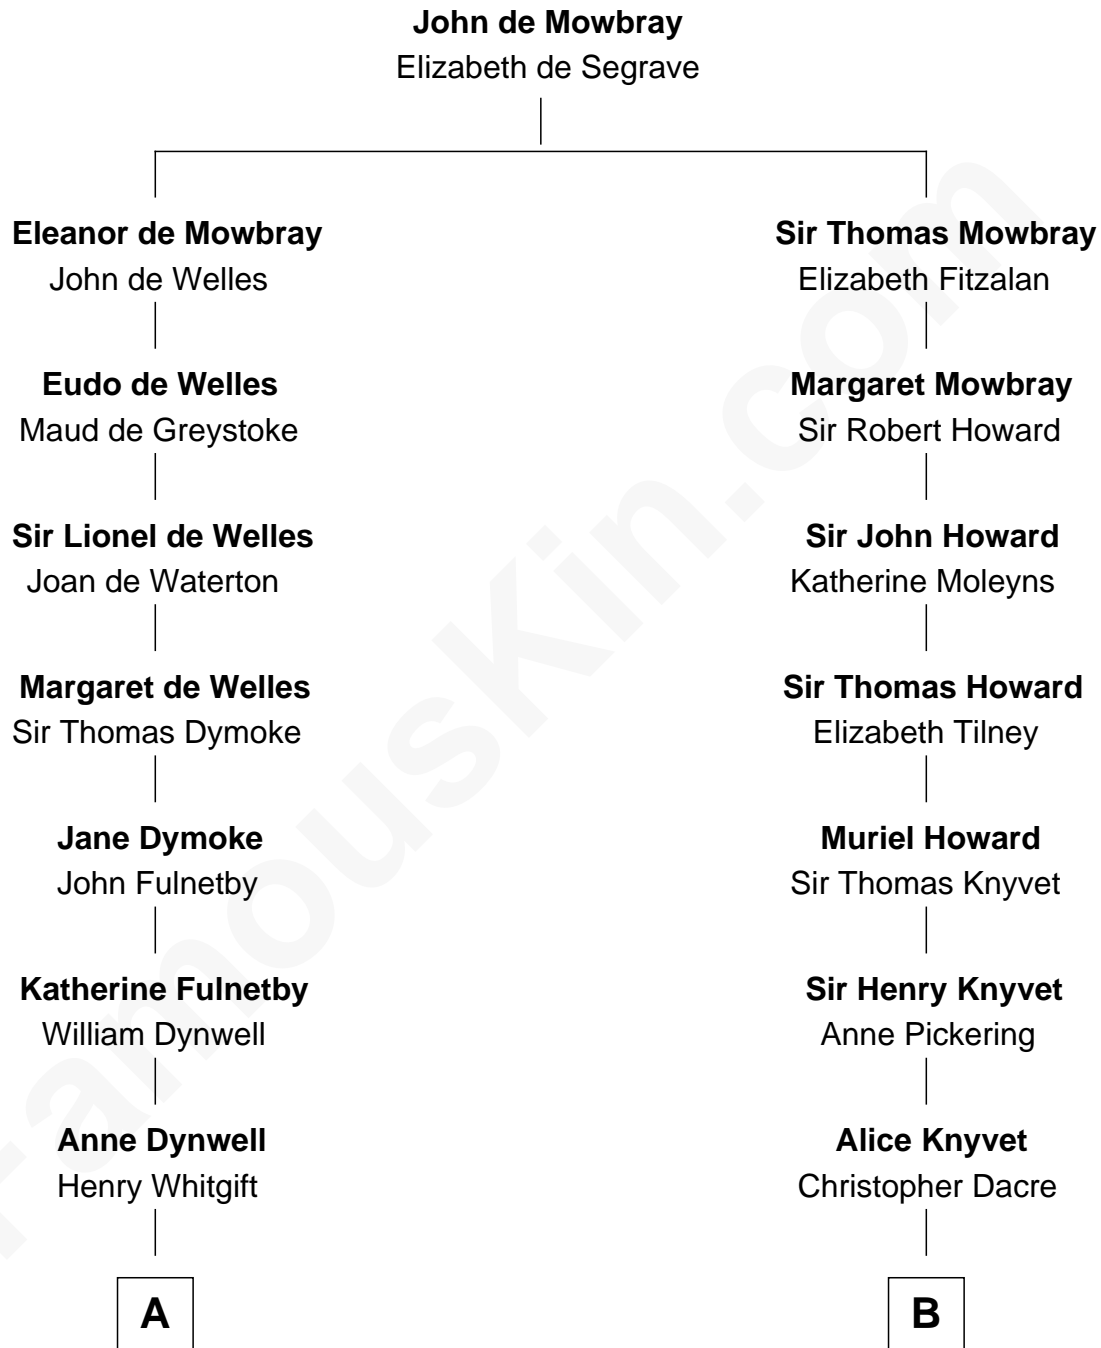

**FamousKin.com**  
**Relationship Chart of**  
**Ralph Waldo Emerson**  
*American Poet*

15th cousin 3 times removed of  
**Tilda Swinton**  
*Movie Actress*

C

Sir John Swinton  
Judith Balfour Killen

Tilda Swinton  
*Movie Actress*

FamousKin.com