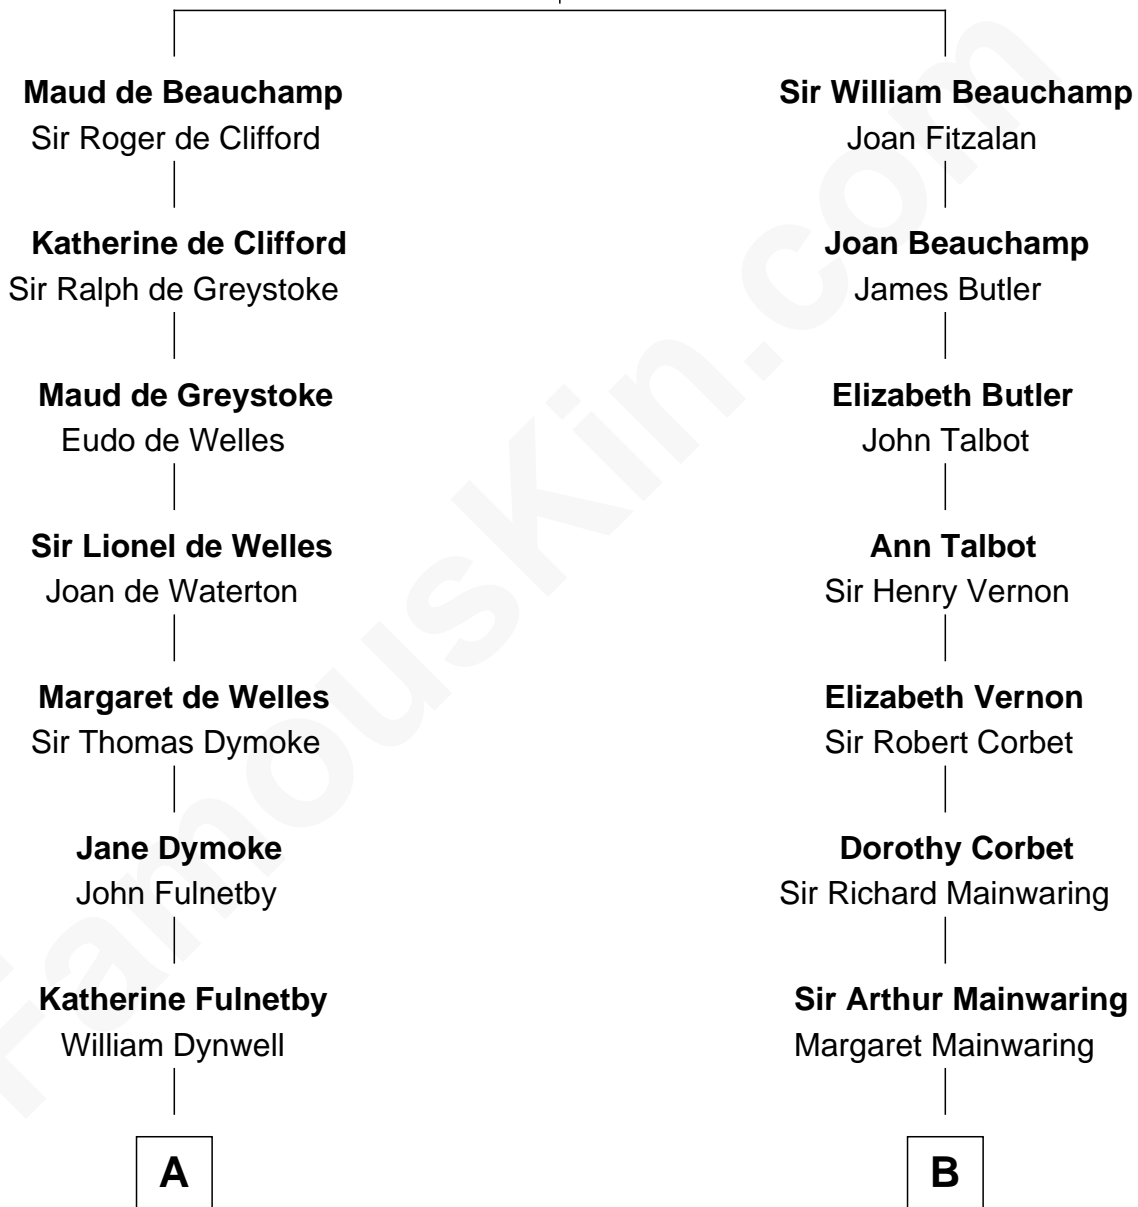

**FamousKin.com**  
**Relationship Chart of**  
**Ralph Waldo Emerson**  
*American Poet*

16th cousin 2 times removed of  
**Henry Sturgis Morgan**  
*Co-Founder of Morgan Stanley*

**Sir Thomas de Beauchamp**  
 Katherine de Mortimer

**C**

|  
**John Pierpont Morgan**

Jane Norton Grew

|  
**Henry Sturgis Morgan**

*Co-Founder of Morgan Stanley*

FamousKin.com