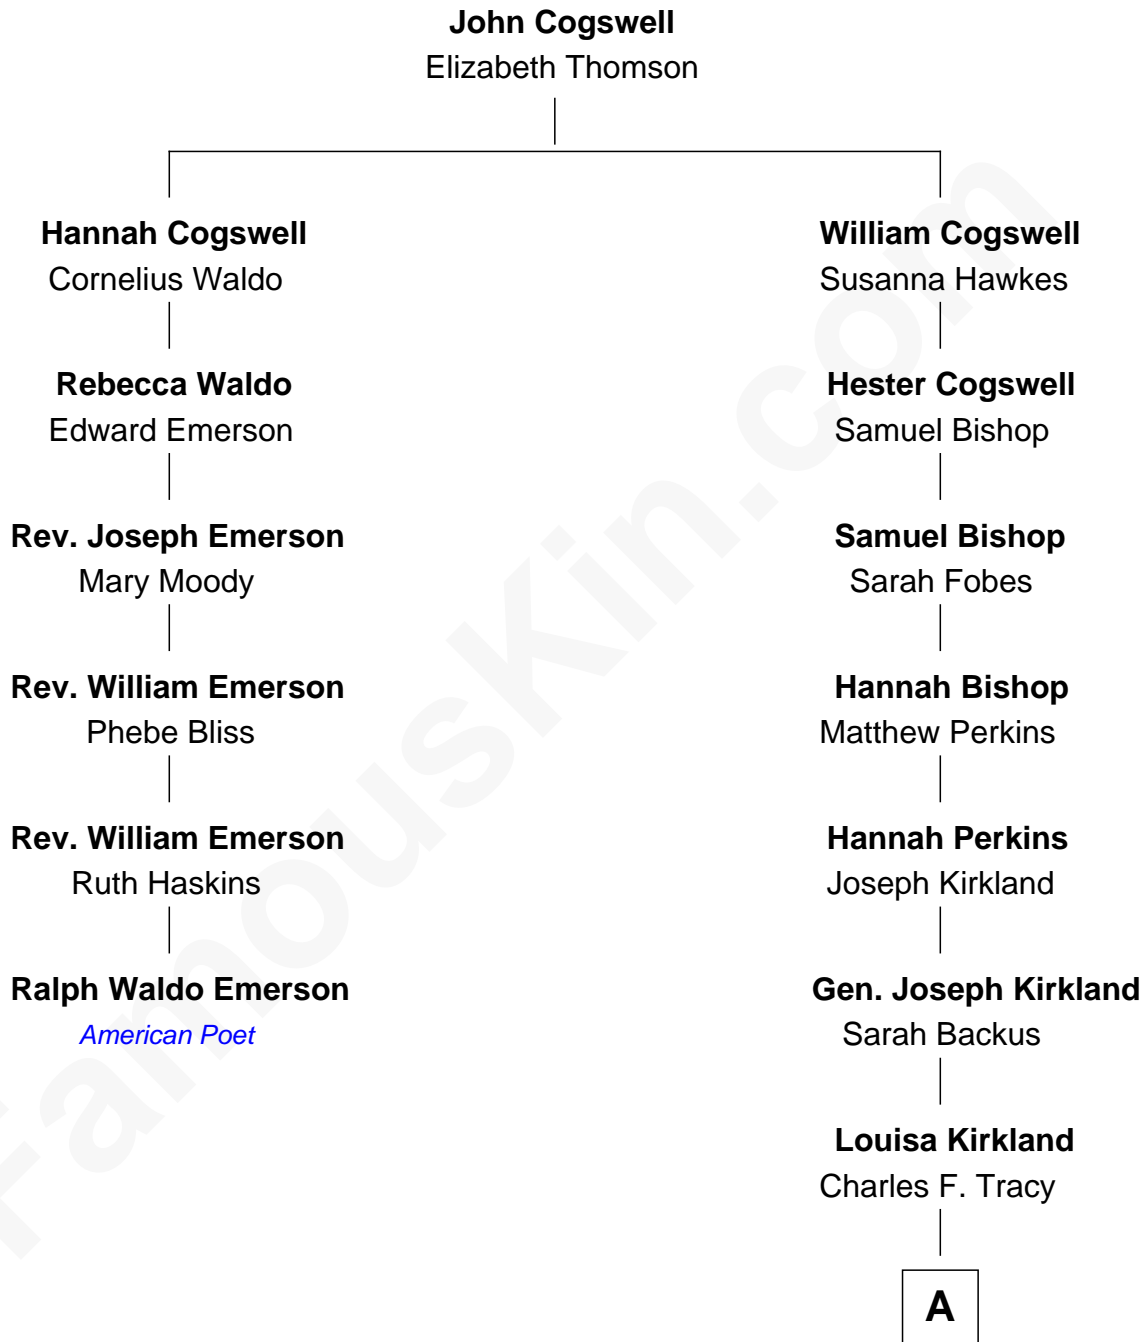

FamousKin.com
Relationship Chart of
Ralph Waldo Emerson
American Poet

5th cousin 4 times removed of
Henry Sturgis Morgan
Co-Founder of Morgan Stanley

A

Frances Louisa Tracy

John Pierpont Morgan

John Pierpont Morgan

Jane Norton Grew

Henry Sturgis Morgan

Co-Founder of Morgan Stanley

FamousKin.com