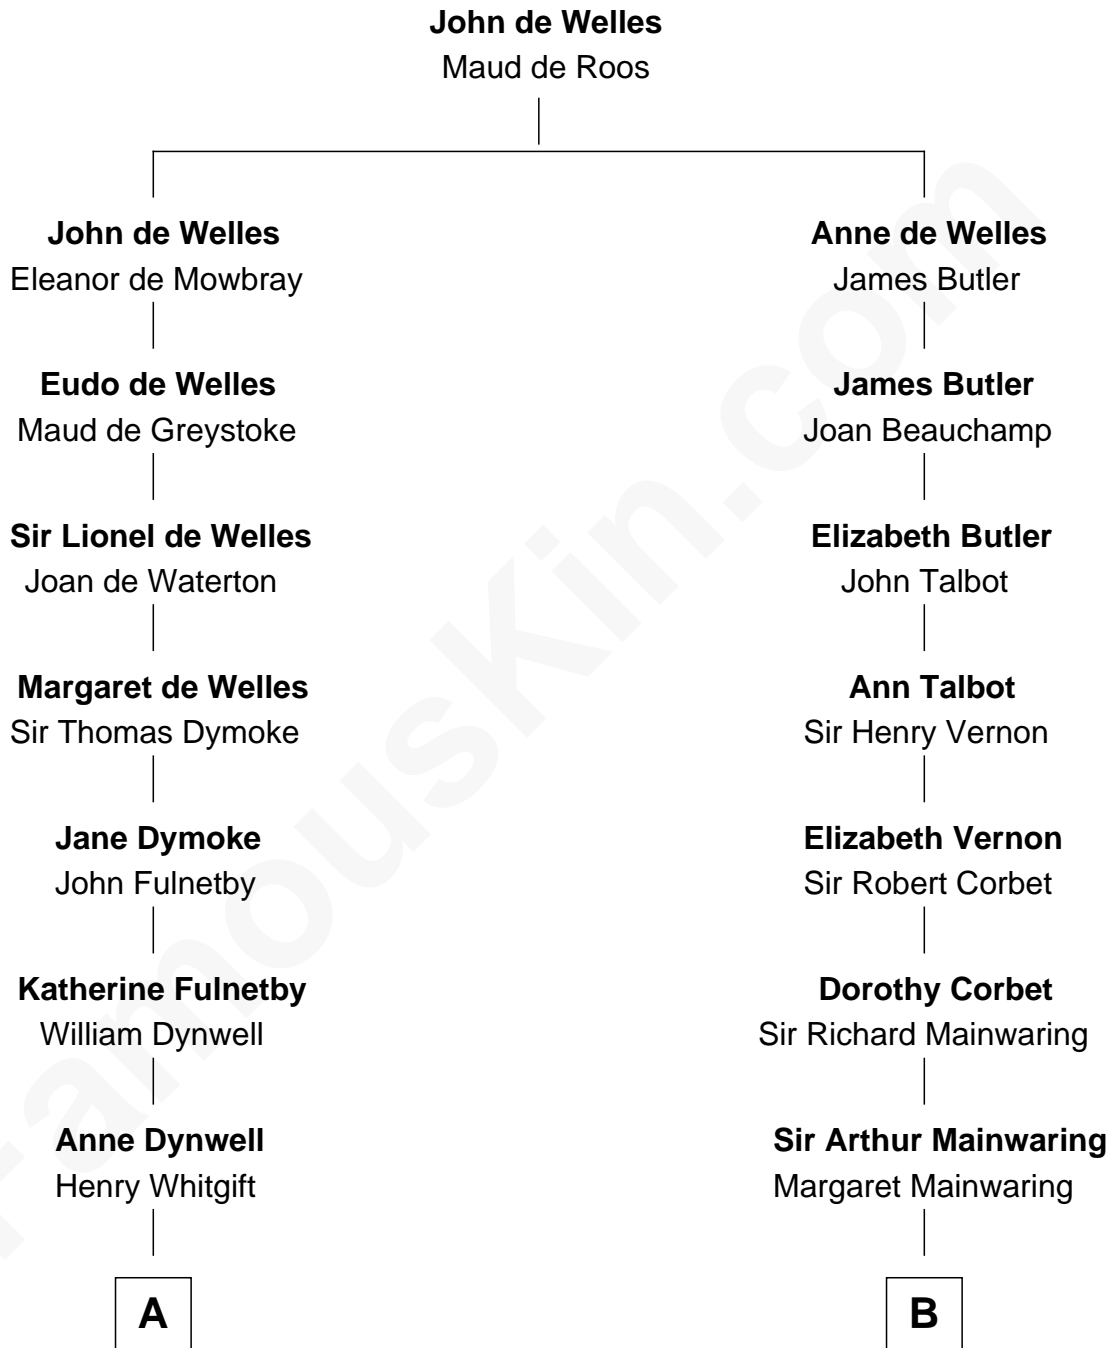

FamousKin.com
Relationship Chart of
Ralph Waldo Emerson
American Poet

15th cousin 3 times removed of
Henry Sturgis Morgan
Co-Founder of Morgan Stanley

C

John Pierpont Morgan

Jane Norton Grew

Henry Sturgis Morgan

Co-Founder of Morgan Stanley

FamousKin.com