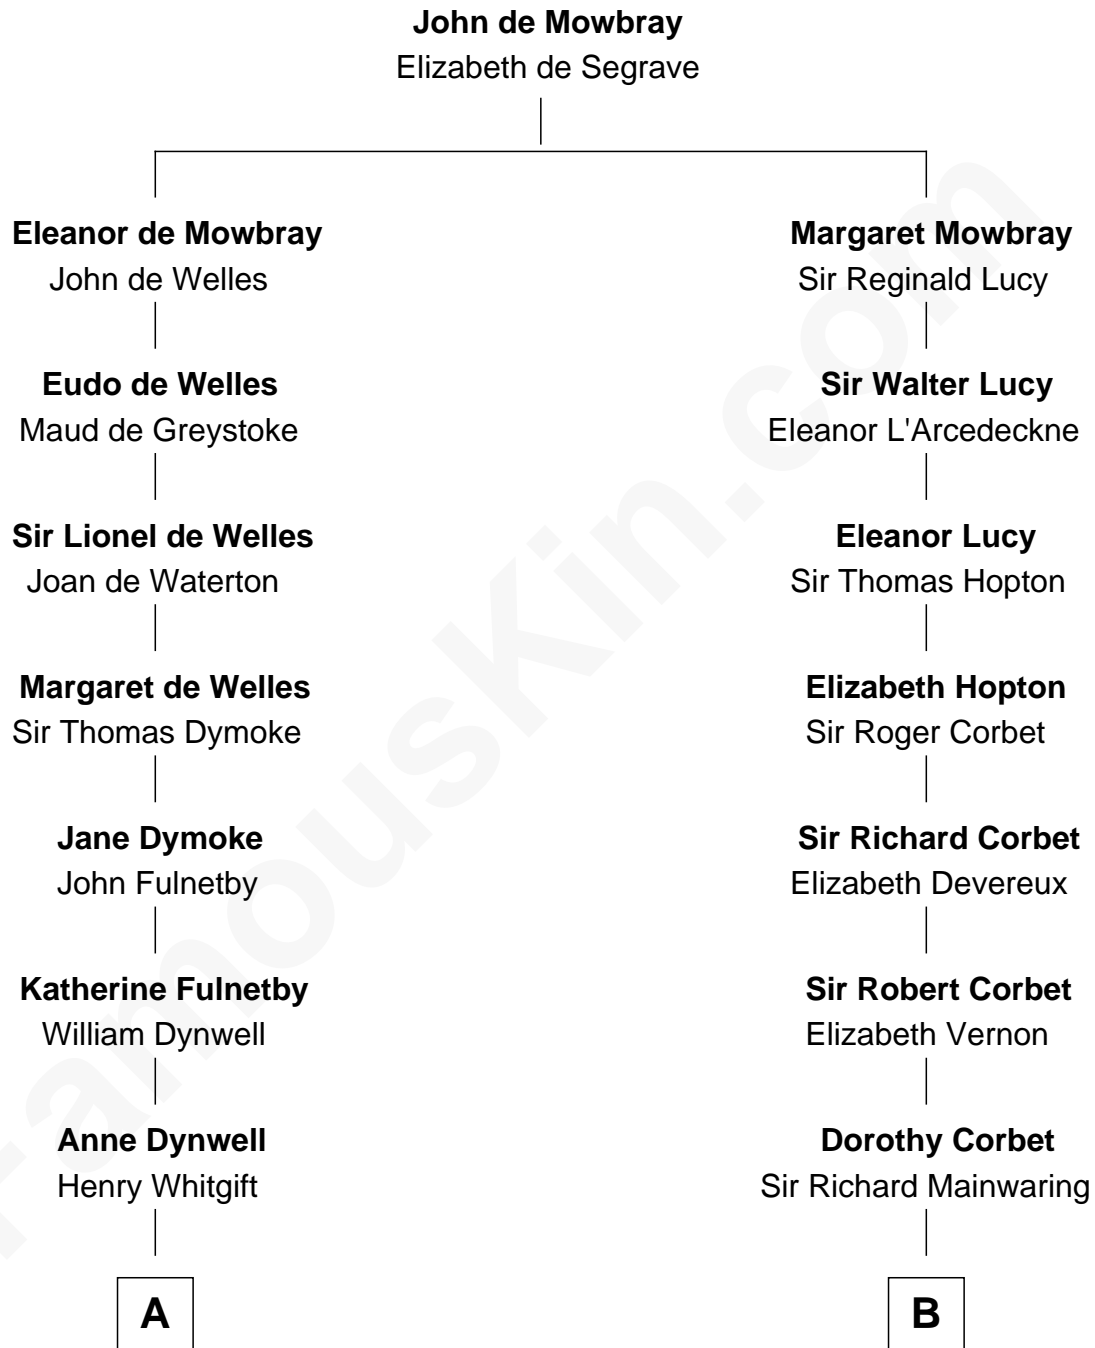

FamousKin.com
Relationship Chart of
Ralph Waldo Emerson
American Poet

15th cousin 4 times removed of
Henry Sturgis Morgan
Co-Founder of Morgan Stanley

C

Frances Louisa Tracy

John Pierpont Morgan

John Pierpont Morgan

Jane Norton Grew

Henry Sturgis Morgan

Co-Founder of Morgan Stanley

FamousKin.com