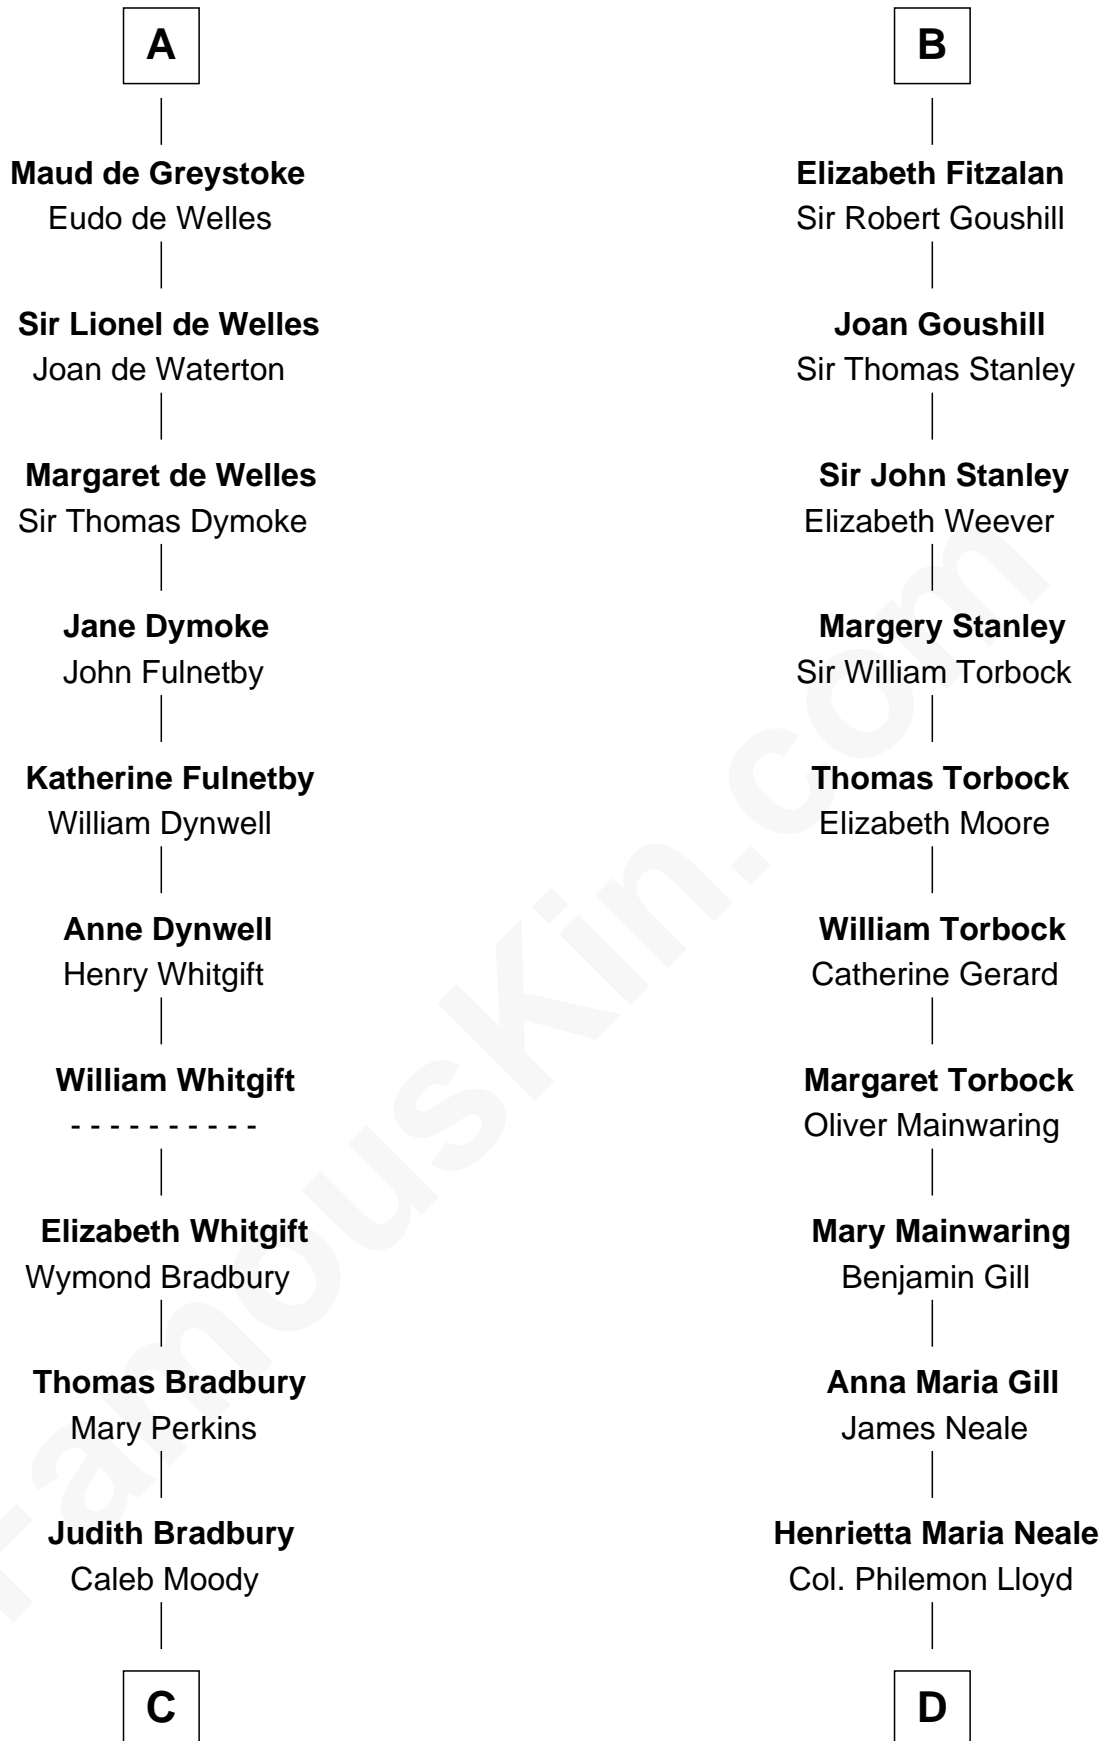

## Relationship Chart of

### Ralph Waldo Emerson

*American Poet*

20th cousin 1 time removed of

### Edward Lloyd V

*13th Governor of Maryland*

**C**

**Rev. Samuel Moody**

Hannah Sewall

**Mary Moody**

Rev. Joseph Emerson

**Rev. William Emerson**