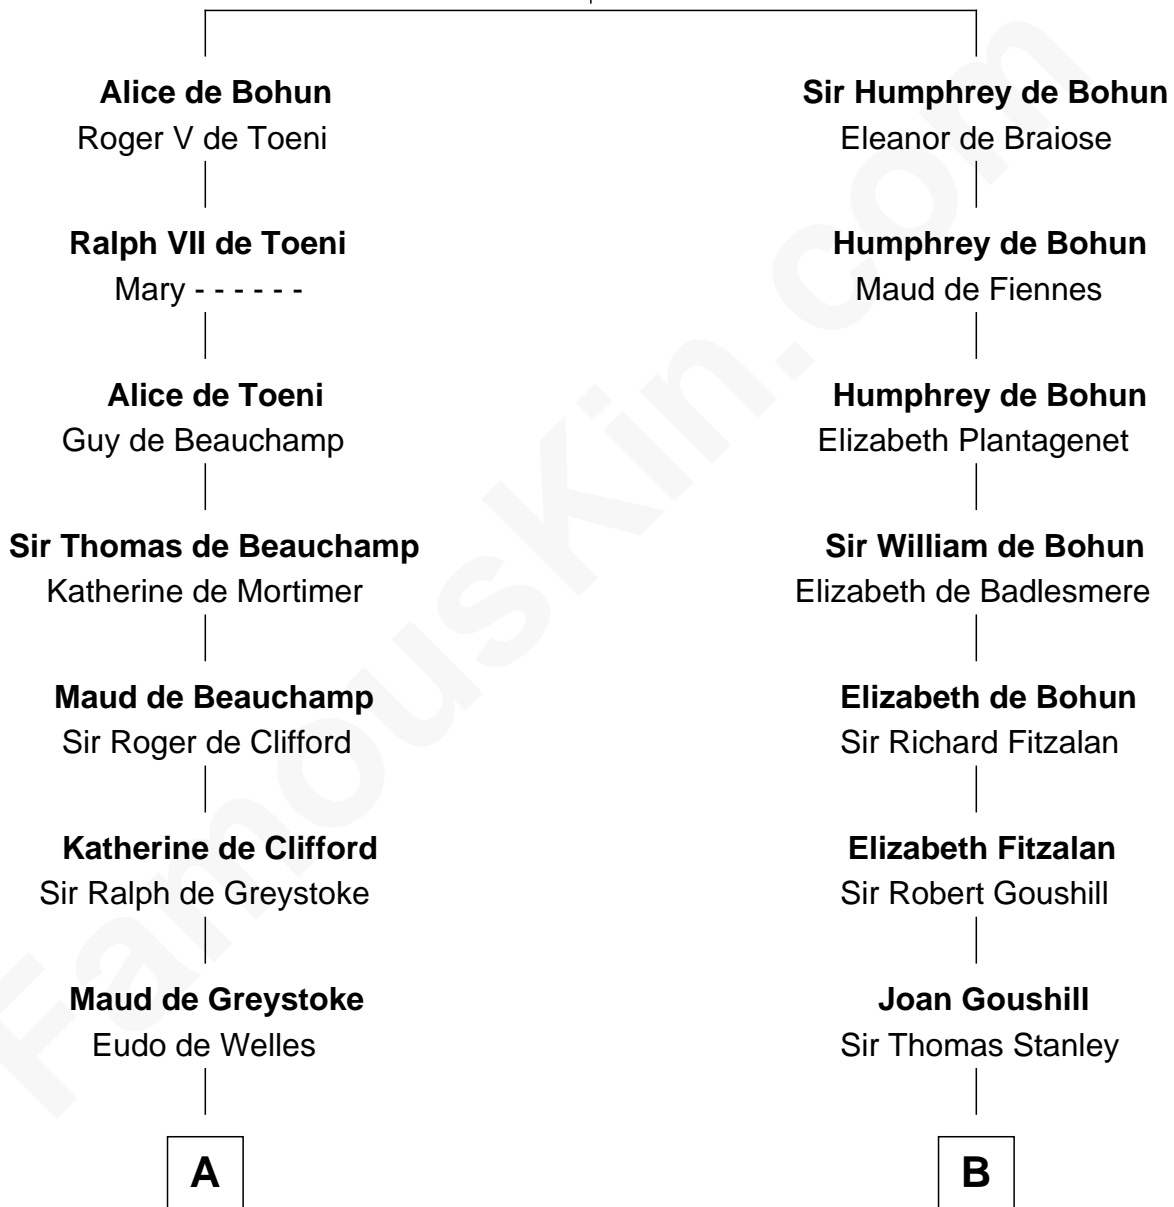

FamousKin.com
Relationship Chart of
Ralph Waldo Emerson
American Poet

18th cousin 2 times removed of
Edward Lloyd V
13th Governor of Maryland

Sir Humphrey de Bohun
Maud of Eu

FamousKin.com