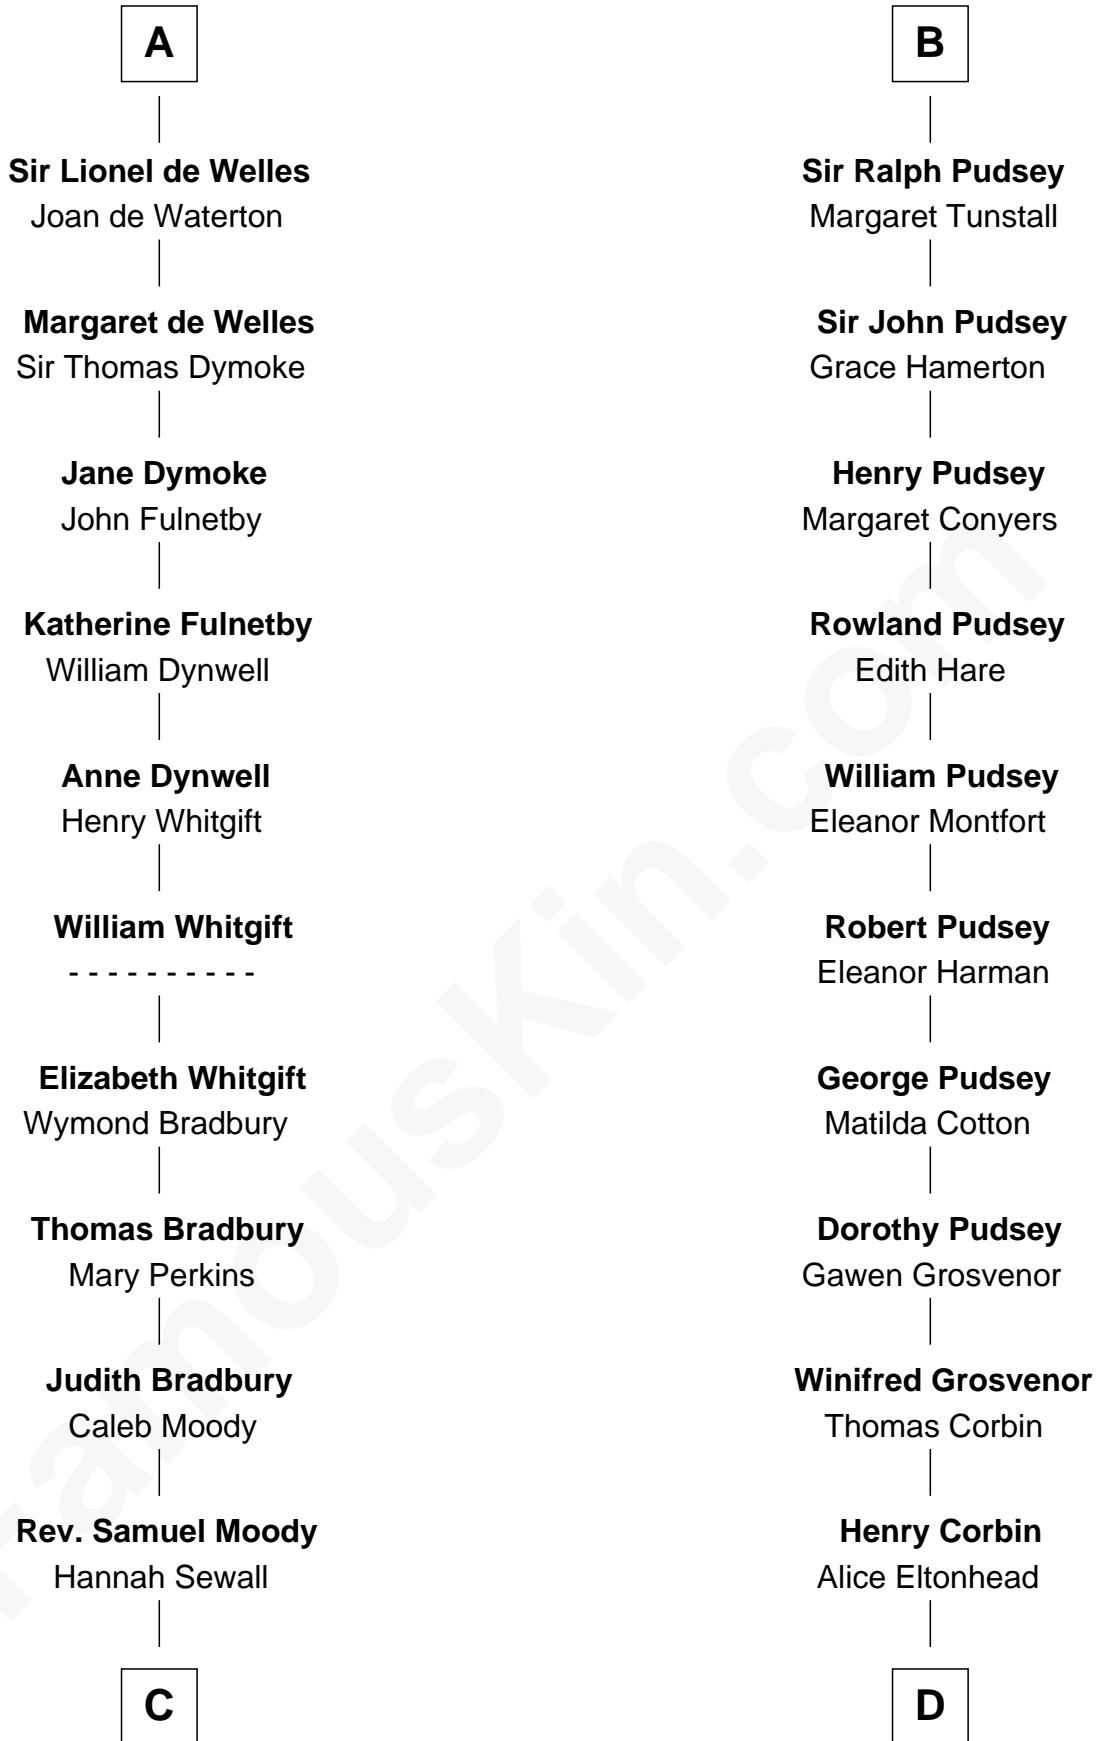

FamousKin.com

Relationship Chart of

Ralph Waldo Emerson

American Poet

20th cousin 1 time removed of

Edward Lloyd V

13th Governor of Maryland

Sir Richard FitzRoy

Rose de Dover

C

Mary Moody
Rev. Joseph Emerson
|
Rev. William Emerson
Phebe Bliss
|
Rev. William Emerson
Ruth Haskins
|
Ralph Waldo Emerson
American Poet

D

Ann Corbin
Col. William Tayloe
|
John Tayloe
Elizabeth Gwynn
|
John Tayloe
Rebecca Plater
|
Elizabeth Tayloe
Col. Edward Lloyd
|
Edward Lloyd V
13th Governor of Maryland