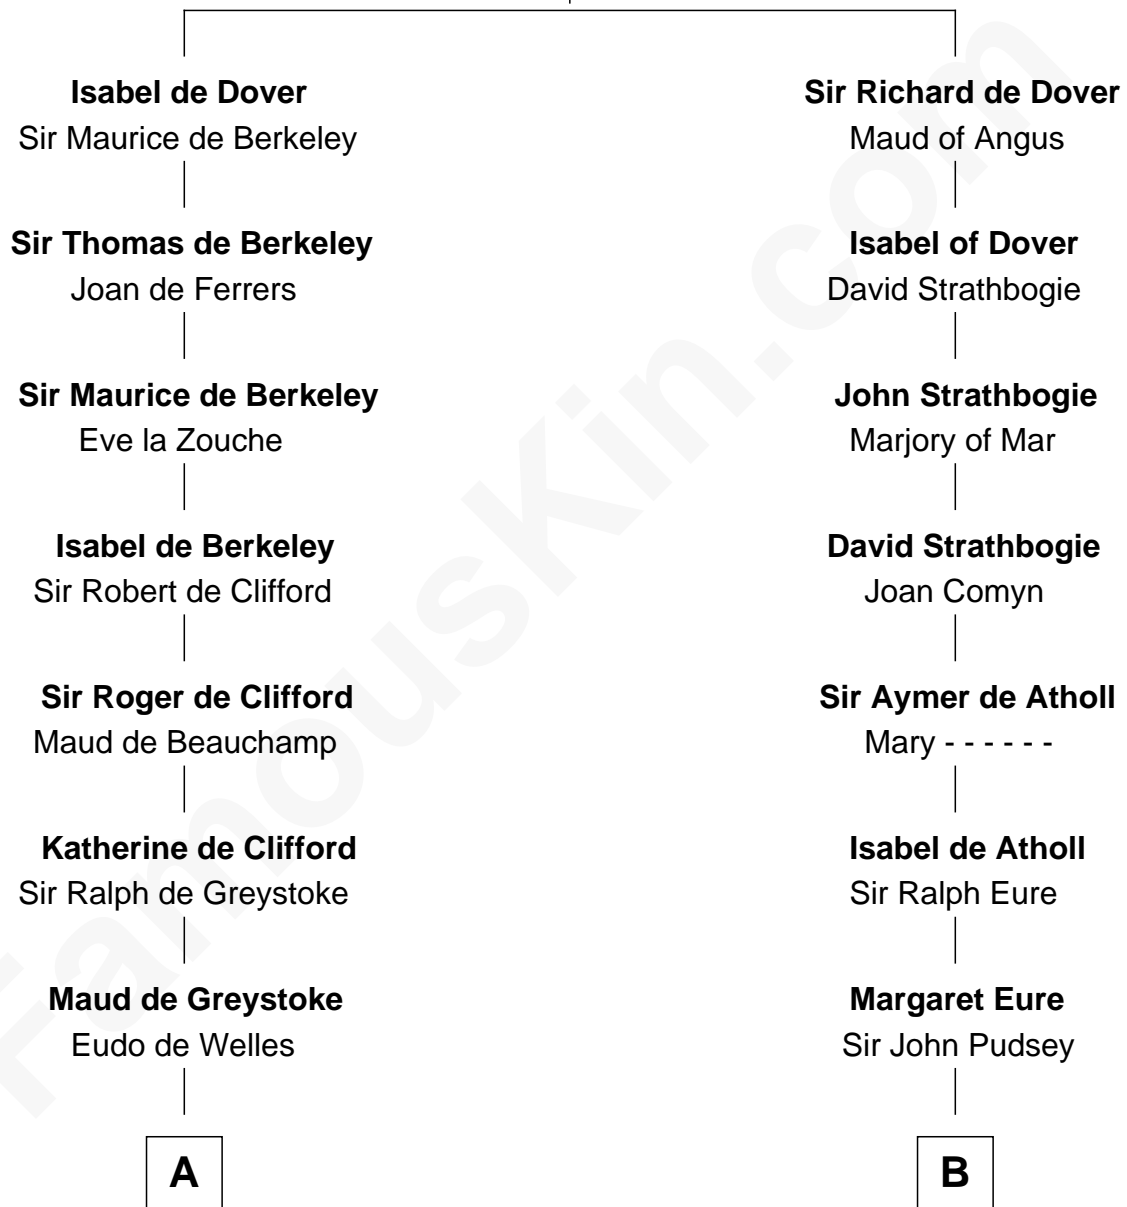

FamousKin.com

Relationship Chart of

Ralph Waldo Emerson

American Poet

20th cousin 1 time removed of

Edward Lloyd V

13th Governor of Maryland

Sir Richard FitzRoy

Rose de Dover

C

Mary Moody
Rev. Joseph Emerson
|
Rev. William Emerson
Phebe Bliss
|
Rev. William Emerson
Ruth Haskins
|
Ralph Waldo Emerson
American Poet

D

Ann Corbin
Col. William Tayloe
|
John Tayloe
Elizabeth Gwynn
|
John Tayloe
Rebecca Plater
|
Elizabeth Tayloe
Col. Edward Lloyd
|
Edward Lloyd V
13th Governor of Maryland