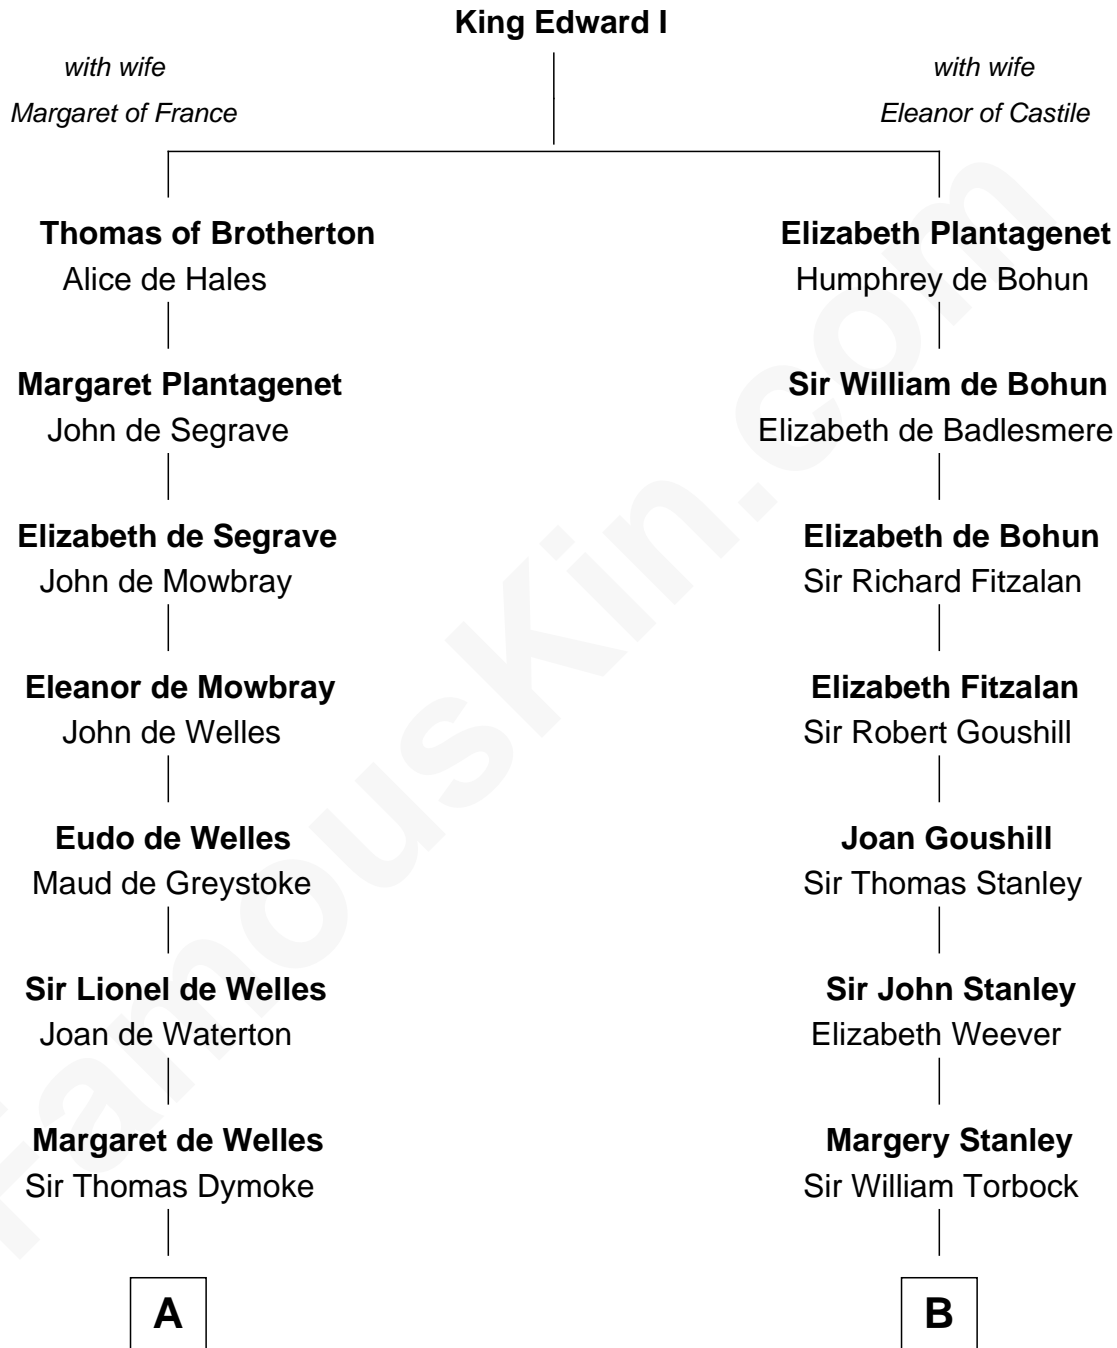

FamousKin.com

Relationship Chart of

Ralph Waldo Emerson

American Poet

16th cousin 2 times removed of

Edward Lloyd V
13th Governor of Maryland

C

Rev. William Emerson