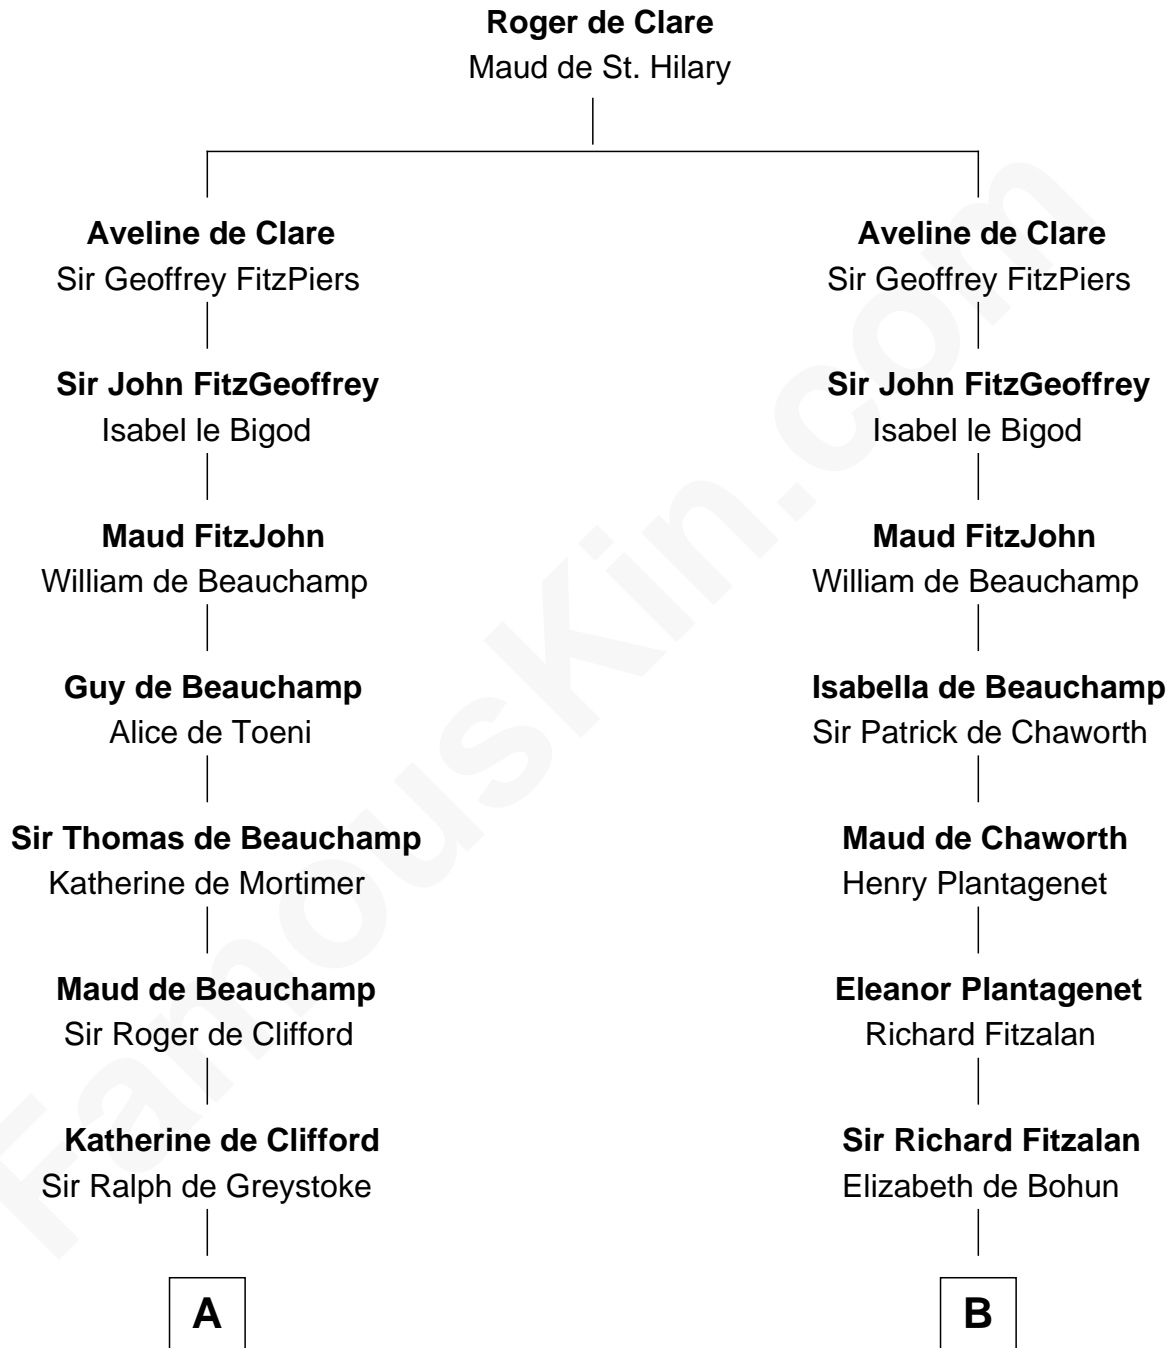

FamousKin.com

Relationship Chart of

Ralph Waldo Emerson

American Poet

20th cousin 1 time removed of

Edward Lloyd V

13th Governor of Maryland

C

Elizabeth Tayloe

Edward Lloyd V

13th Governor of Maryland