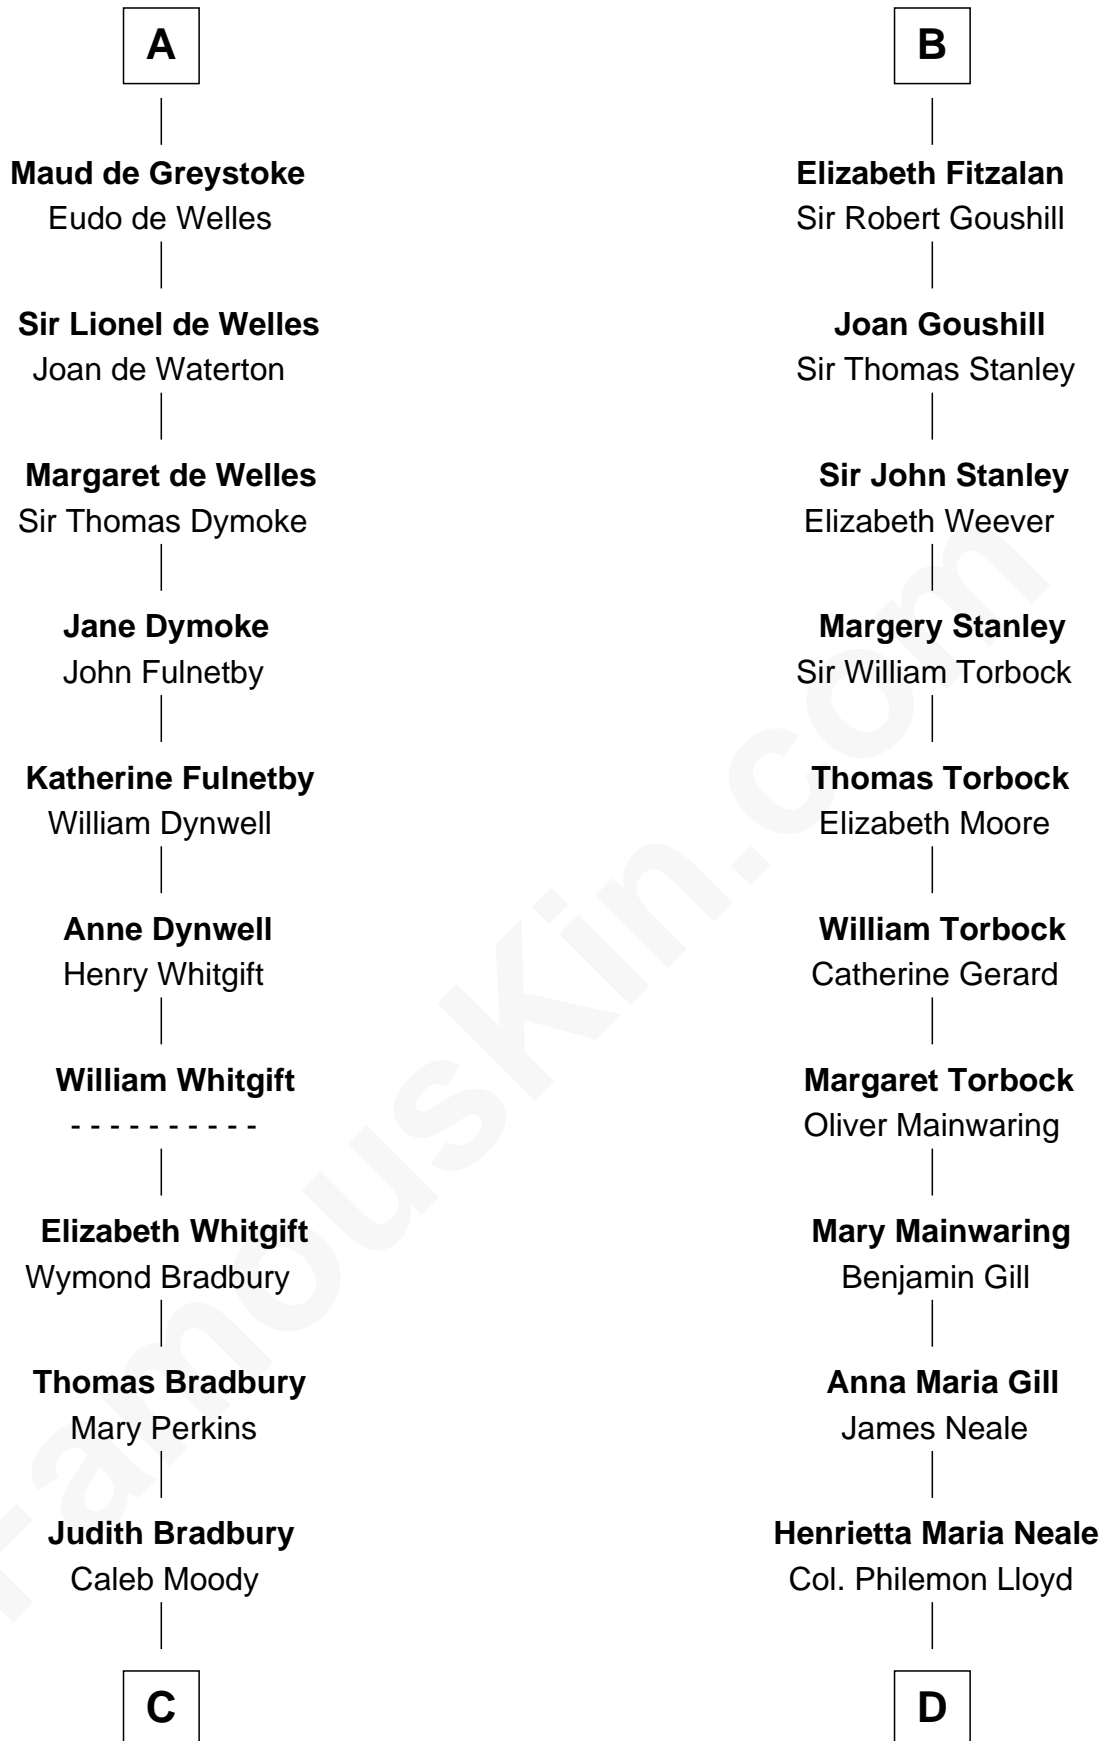

FamousKin.com

Relationship Chart of

Ralph Waldo Emerson

American Poet

20th cousin 1 time removed of

Edward Lloyd V

13th Governor of Maryland

C

Elizabeth Tayloe

Edward Lloyd V

13th Governor of Maryland