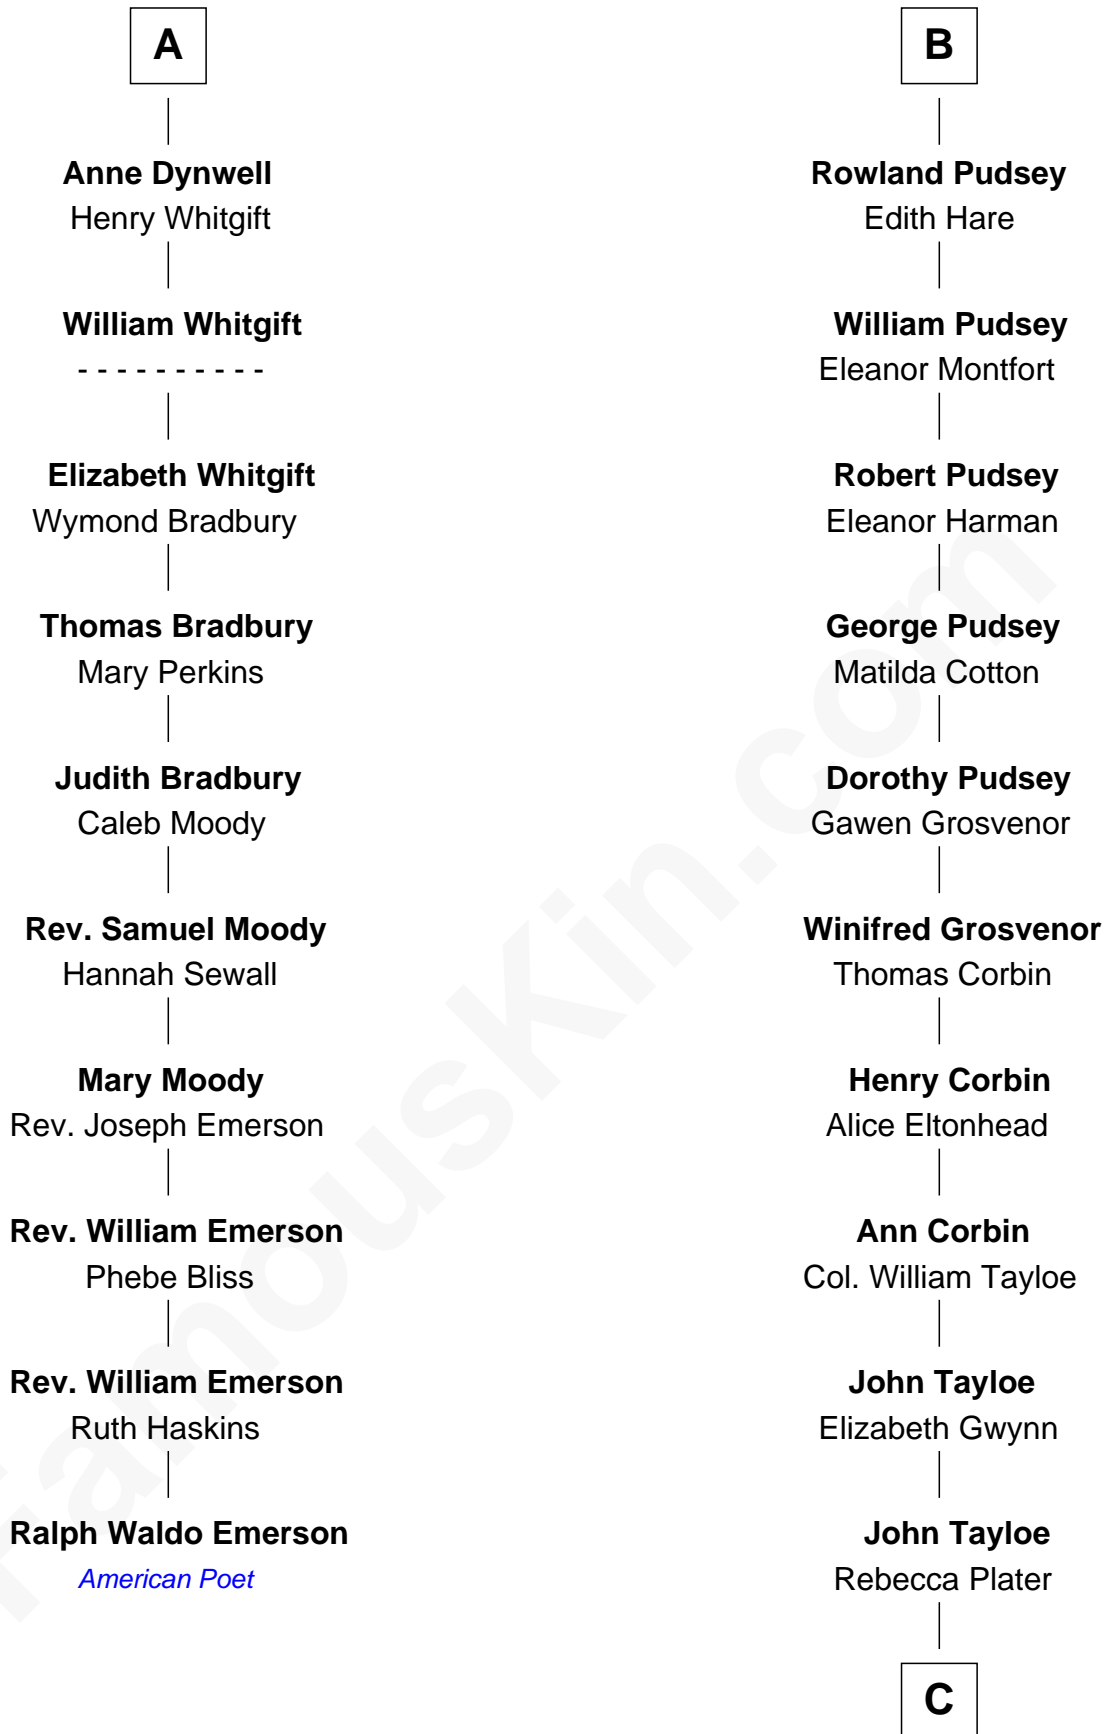

FamousKin.com

Relationship Chart of

Ralph Waldo Emerson

American Poet

16th cousin 2 times removed of

Edward Lloyd V

13th Governor of Maryland

Sir Geoffrey le Scrope

Henry Scrope

Joan - - - - -

Joan Scrope

Henry Fitzhugh

Henry FitzHugh

Elizabeth Grey

Eleanor Fitzhugh

Sir Thomas Tunstall

Margaret Tunstall

Sir Ralph Pudsey

Sir John Pudsey

Grace Hamerton

Henry Pudsey

Margaret Conyers

B

C