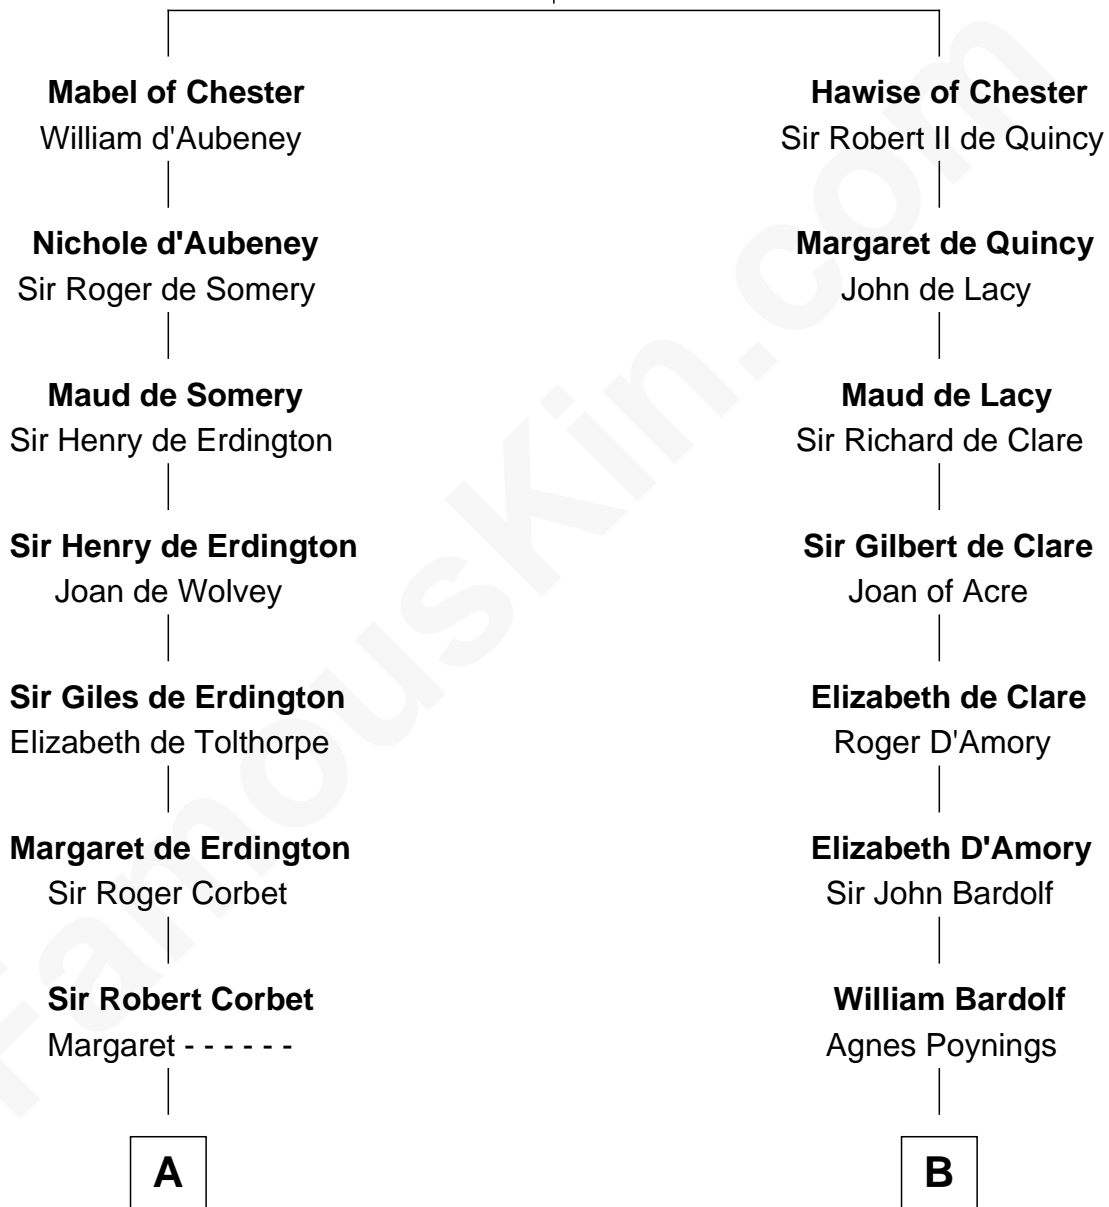

FamousKin.com

Relationship Chart of Ralph Waldo Emerson

American Poet

19th cousin 1 time removed of

Charles Carnan Ridgely

15th Governor of Maryland

Hugh de Kevelioc
Bertrade de Montfort

C