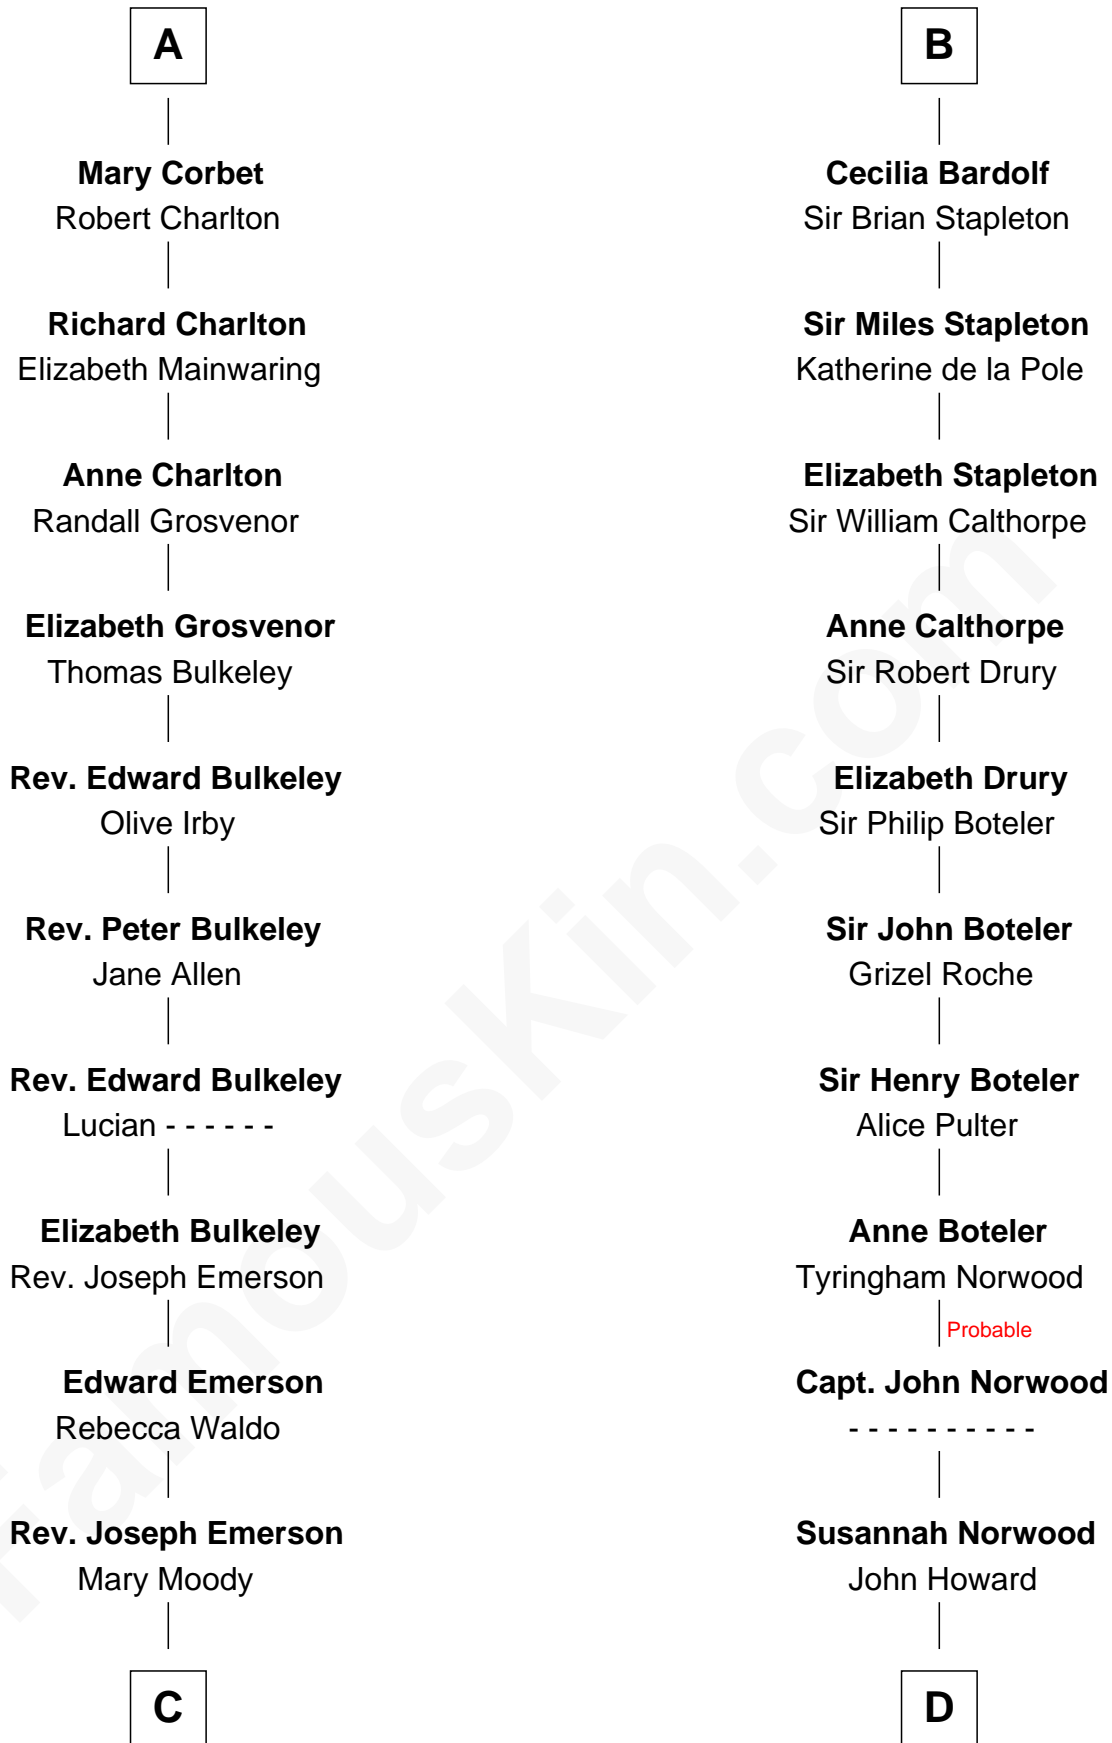

FamousKin.com

Relationship Chart of Ralph Waldo Emerson

American Poet

19th cousin 1 time removed of

Charles Carnan Ridgely

15th Governor of Maryland

Hugh de Kevelioc
Bertrade de Montfort

C

Mary Warfield

Rachel Howard

Col. Charles Ridgely

Achsah Ridgely

Charles R. Carnan

Charles Carnan Ridgely

15th Governor of Maryland