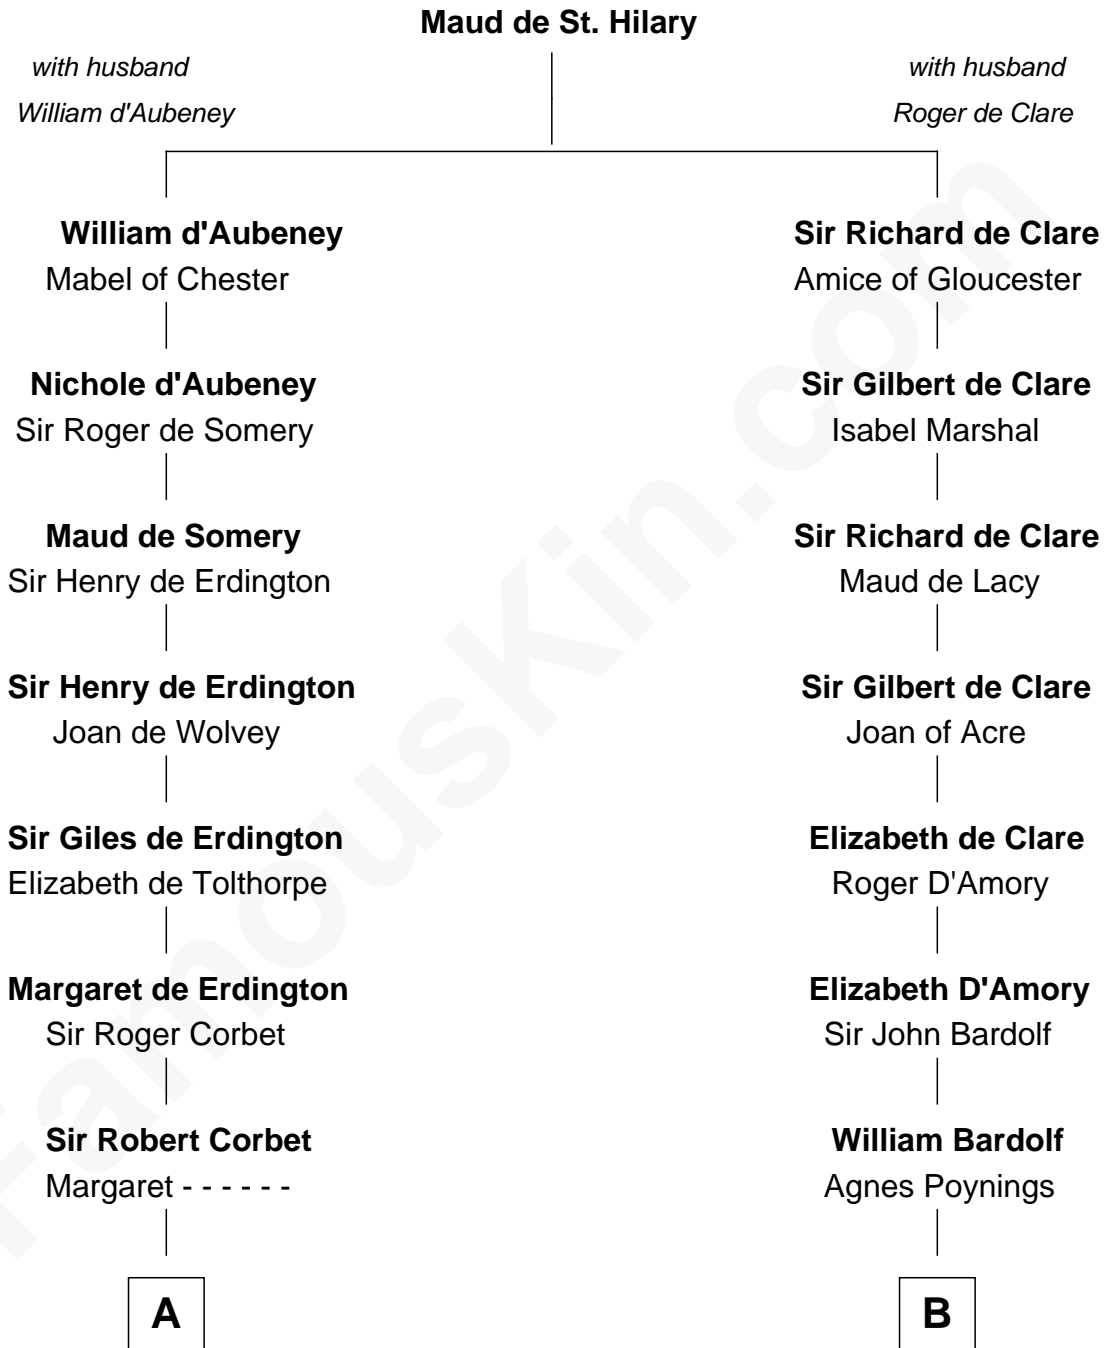

FamousKin.com
Relationship Chart of
Ralph Waldo Emerson
American Poet

19th cousin 1 time removed of
Charles Carnan Ridgely
15th Governor of Maryland

C

Rev. William Emerson

Phebe Bliss

Rev. William Emerson

Ruth Haskins

Ralph Waldo Emerson

American Poet

D

John Howard

Mary Warfield

Rachel Howard

Col. Charles Ridgely

Achsah Ridgely

Charles R. Carnan

Charles Carnan Ridgely

15th Governor of Maryland

FamousKin.com