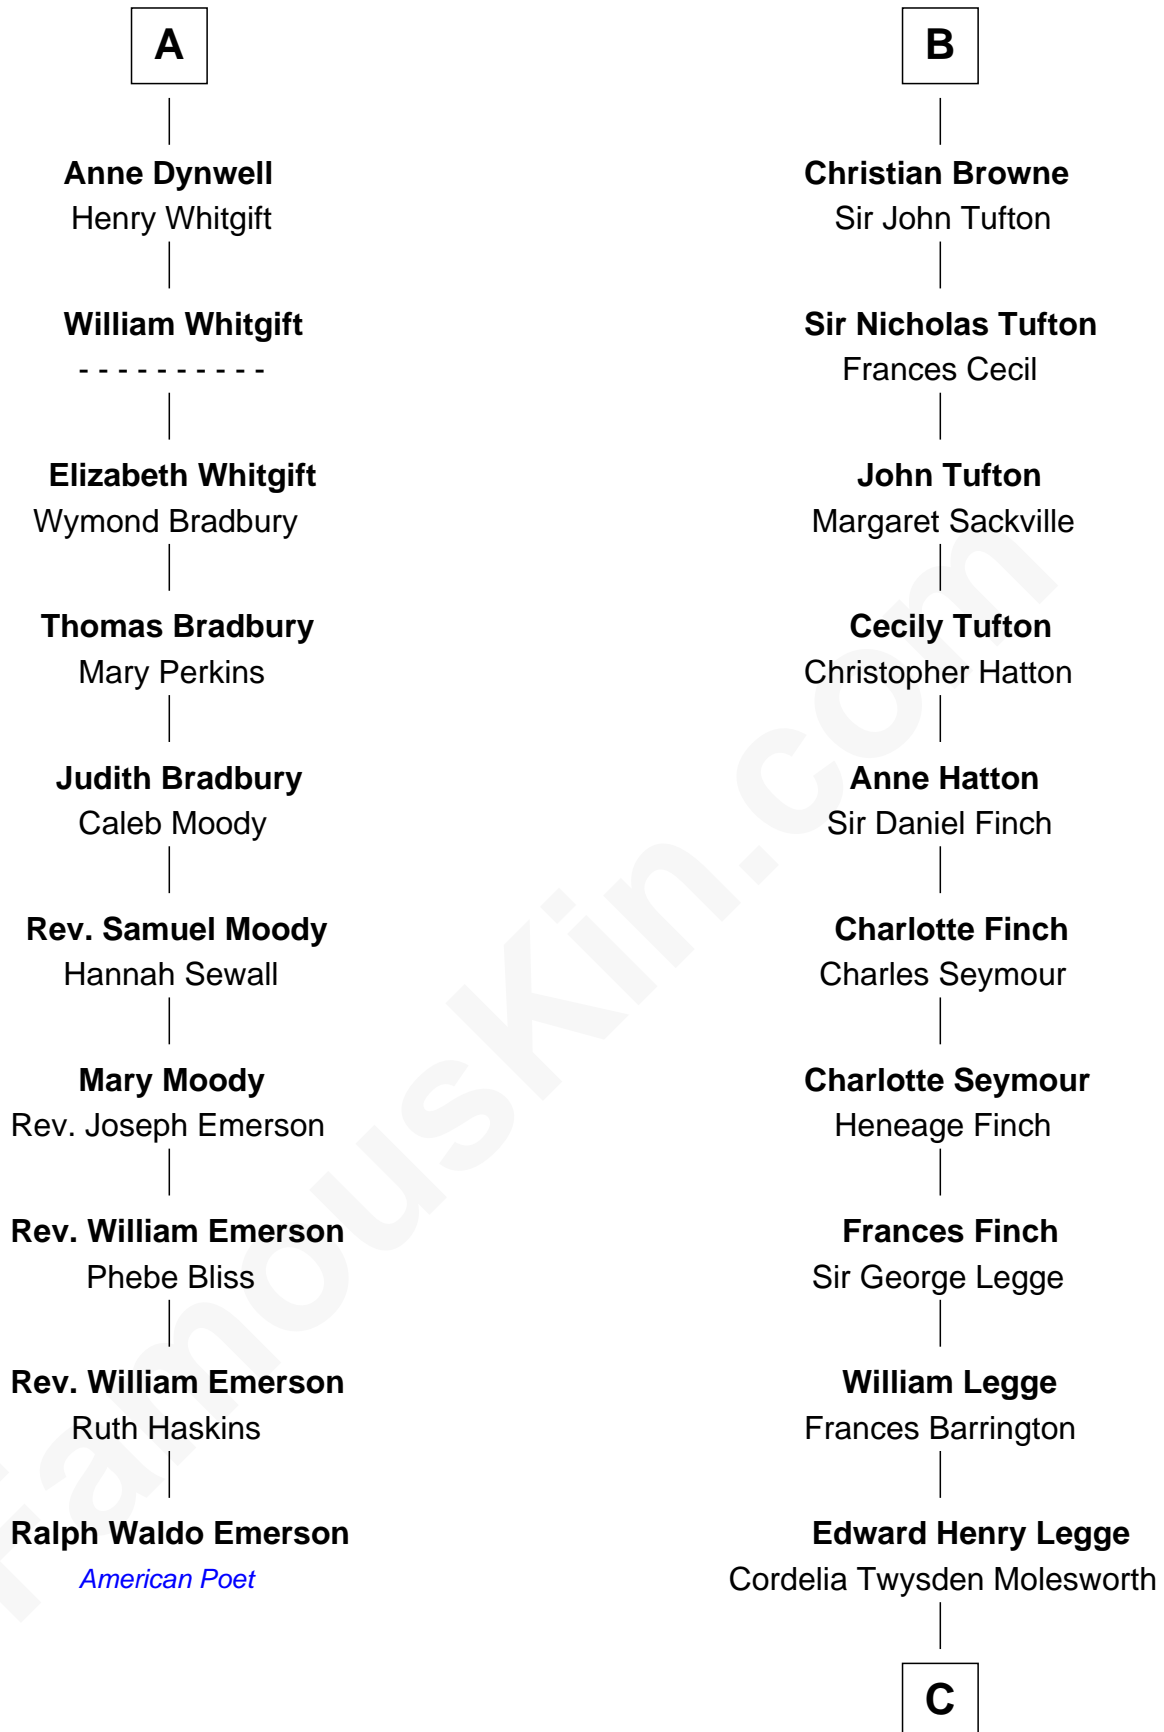

FamousKin.com

Relationship Chart of

Ralph Waldo Emerson

American Poet

16th cousin 4 times removed of

Kit Harington

TV Actor - "Game of Thrones"

Sir William de Ros
Margery de Badlesmere

C

Lois Marjorie Legge
Ernest Wriothesley Denny

Lavender Cecilia Denny
John Charles Dundas Harington

Sir David Richard Harington
Deborah Jane Catesby

Kit Harington

TV Actor - "Game of Thrones"