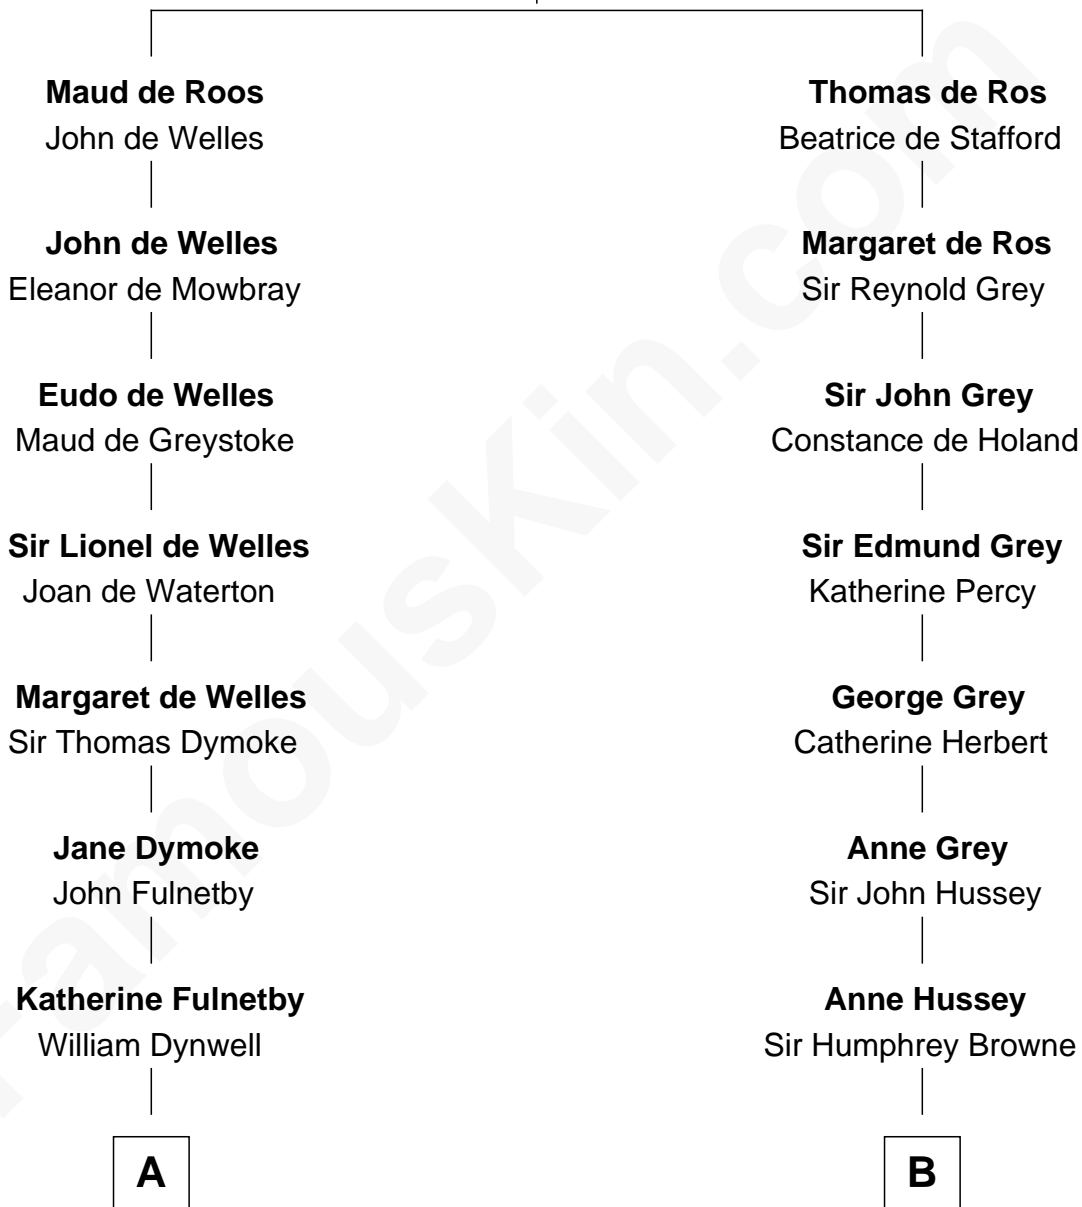

FamousKin.com

Relationship Chart of

Ralph Waldo Emerson

American Poet

16th cousin 4 times removed of

Kit Harington

TV Actor - "Game of Thrones"

Sir William de Ros
Margery de Badlesmere

C

Lois Marjorie Legge
Ernest Wriothesley Denny

Lavender Cecilia Denny
John Charles Dundas Harington

Sir David Richard Harington
Deborah Jane Catesby

Kit Harington

TV Actor - "Game of Thrones"