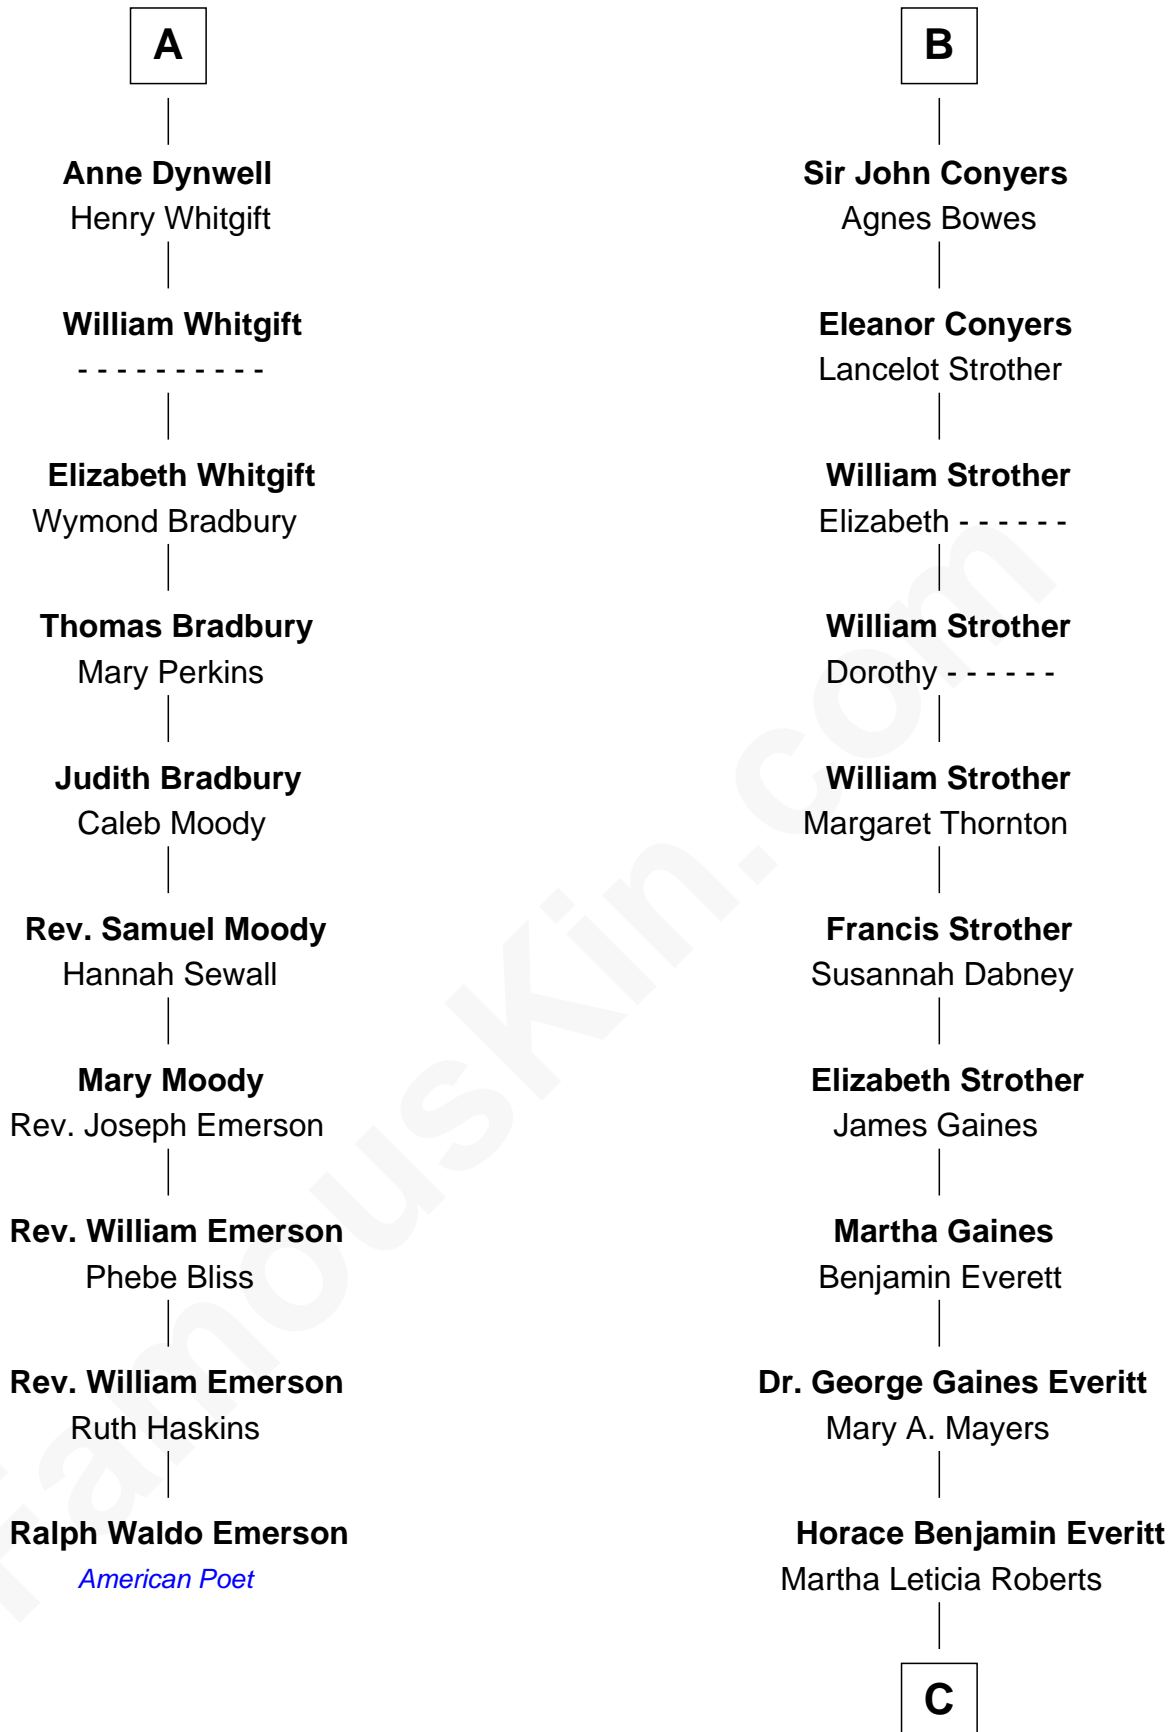

FamousKin.com

Relationship Chart of Ralph Waldo Emerson

American Poet

16th cousin 3 times removed of

William H. Macy

TV and Movie Actor

C

Mary Lois Everitt
Clement Overstreet

Lois Elizabeth Overstreet
William Hall Macy

William H. Macy
TV and Movie Actor

FamousKin.com