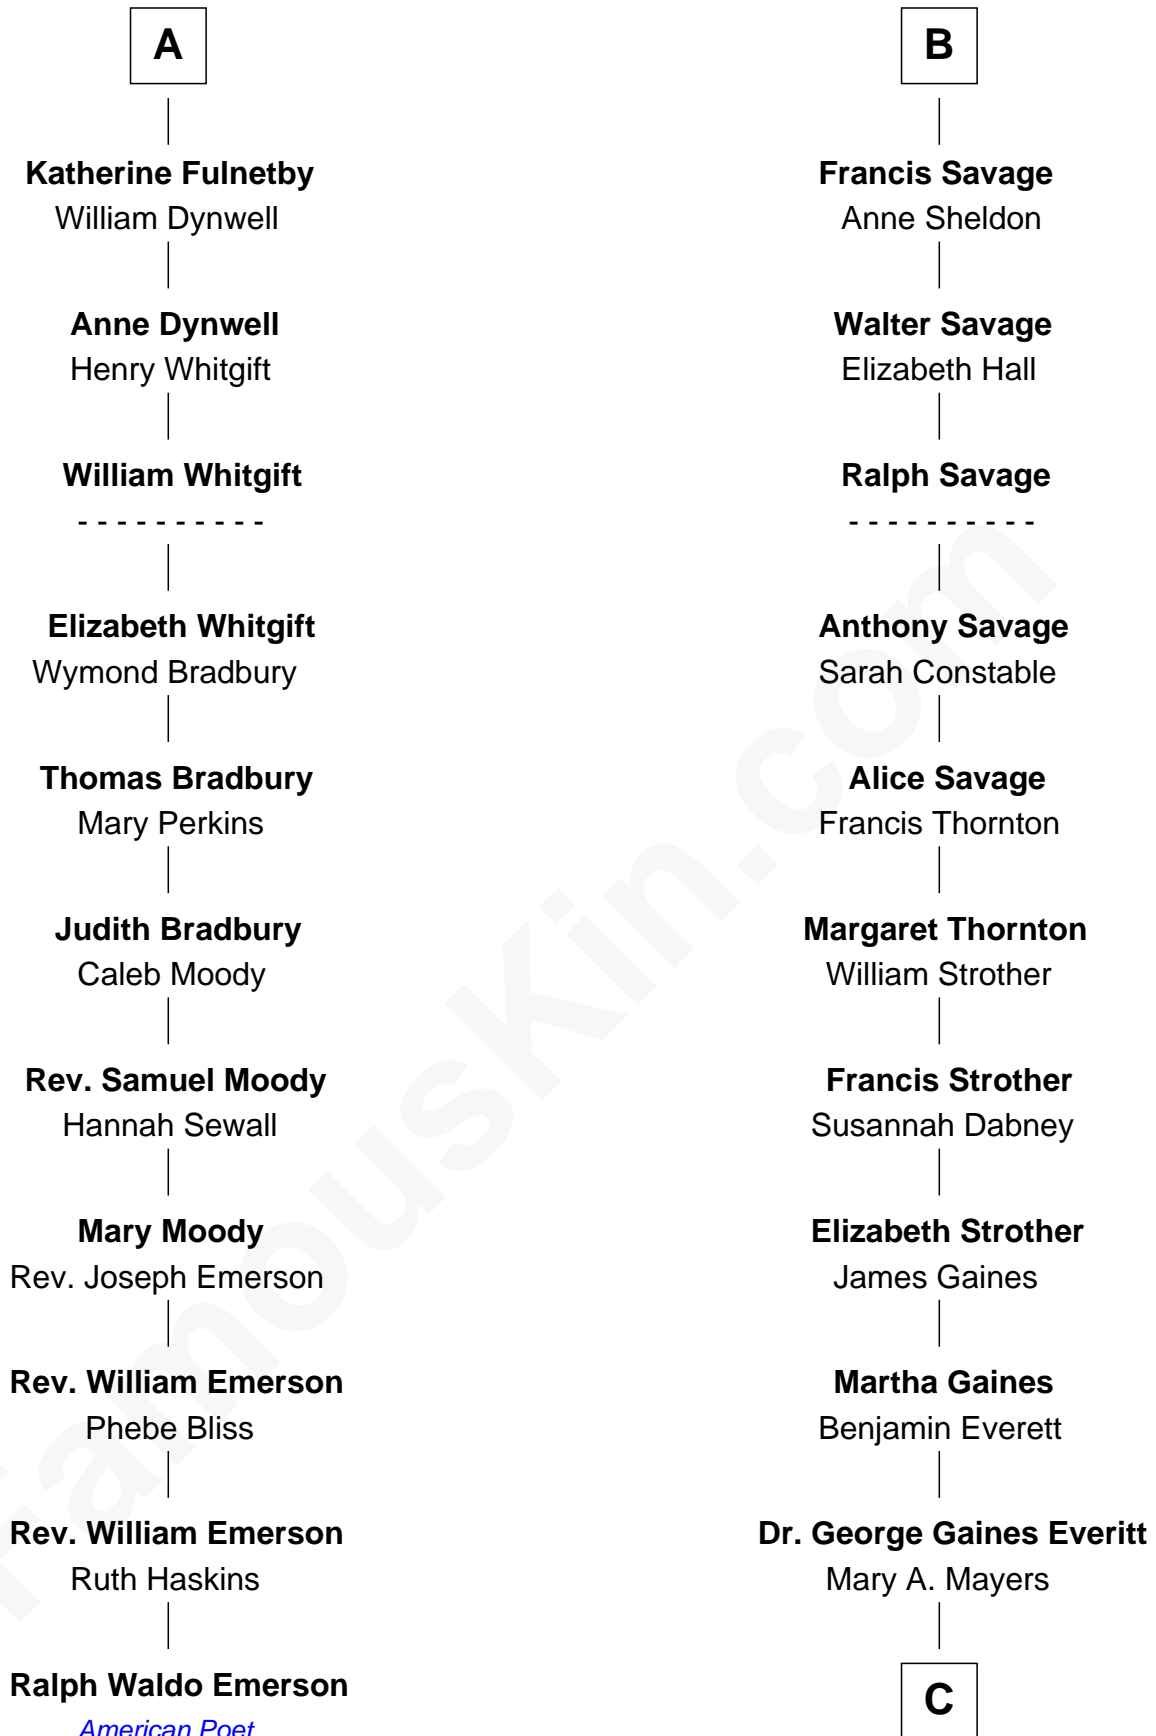

FamousKin.com

Relationship Chart of

Ralph Waldo Emerson

American Poet

17th cousin 3 times removed of

William H. Macy

TV and Movie Actor

Henry Plantagenet

Maud de Chaworth

C

—
Horace Benjamin Everitt

Martha Leticia Roberts

—
Mary Lois Everitt

Clement Overstreet

—
Lois Elizabeth Overstreet

William Hall Macy