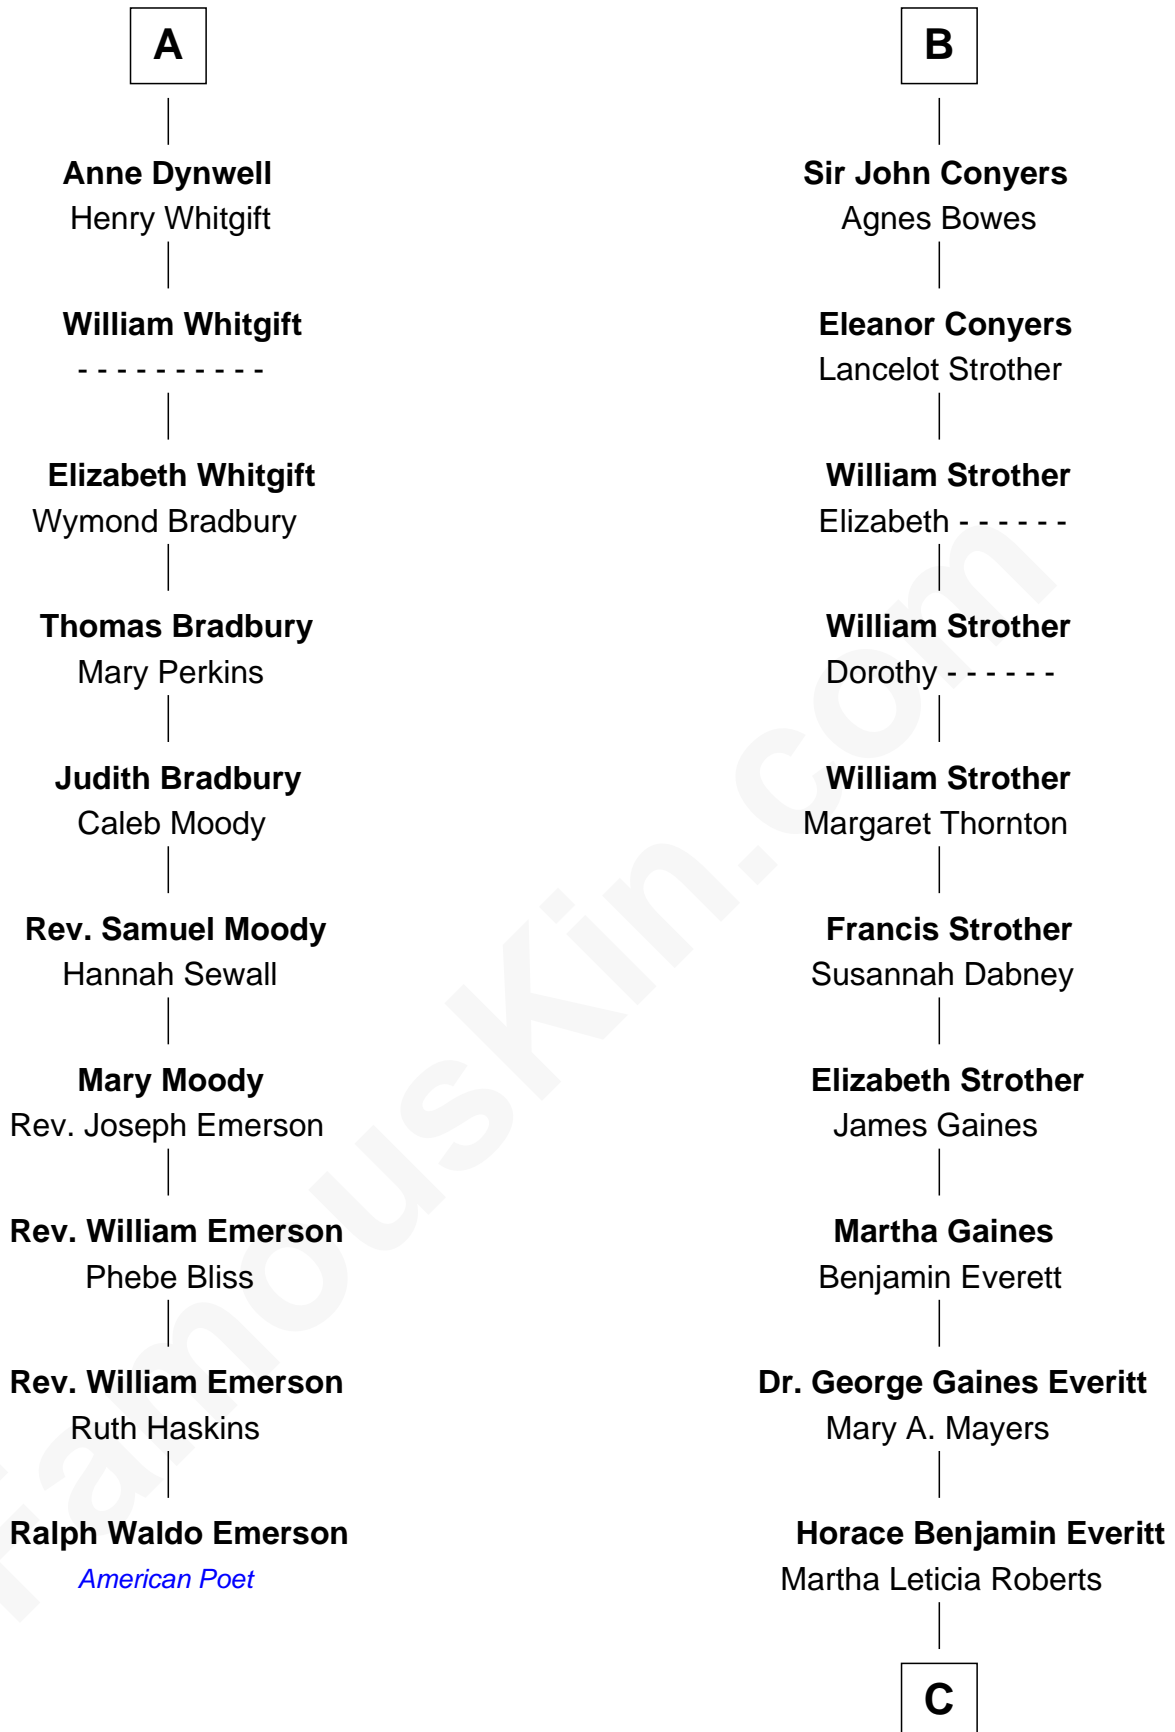

FamousKin.com

Relationship Chart of Ralph Waldo Emerson

American Poet

16th cousin 3 times removed of

William H. Macy

TV and Movie Actor

Sir Henry de Percy

Idoine de Clifford

C

Mary Lois Everitt
Clement Overstreet

Lois Elizabeth Overstreet
William Hall Macy

William H. Macy
TV and Movie Actor

FamousKin.com