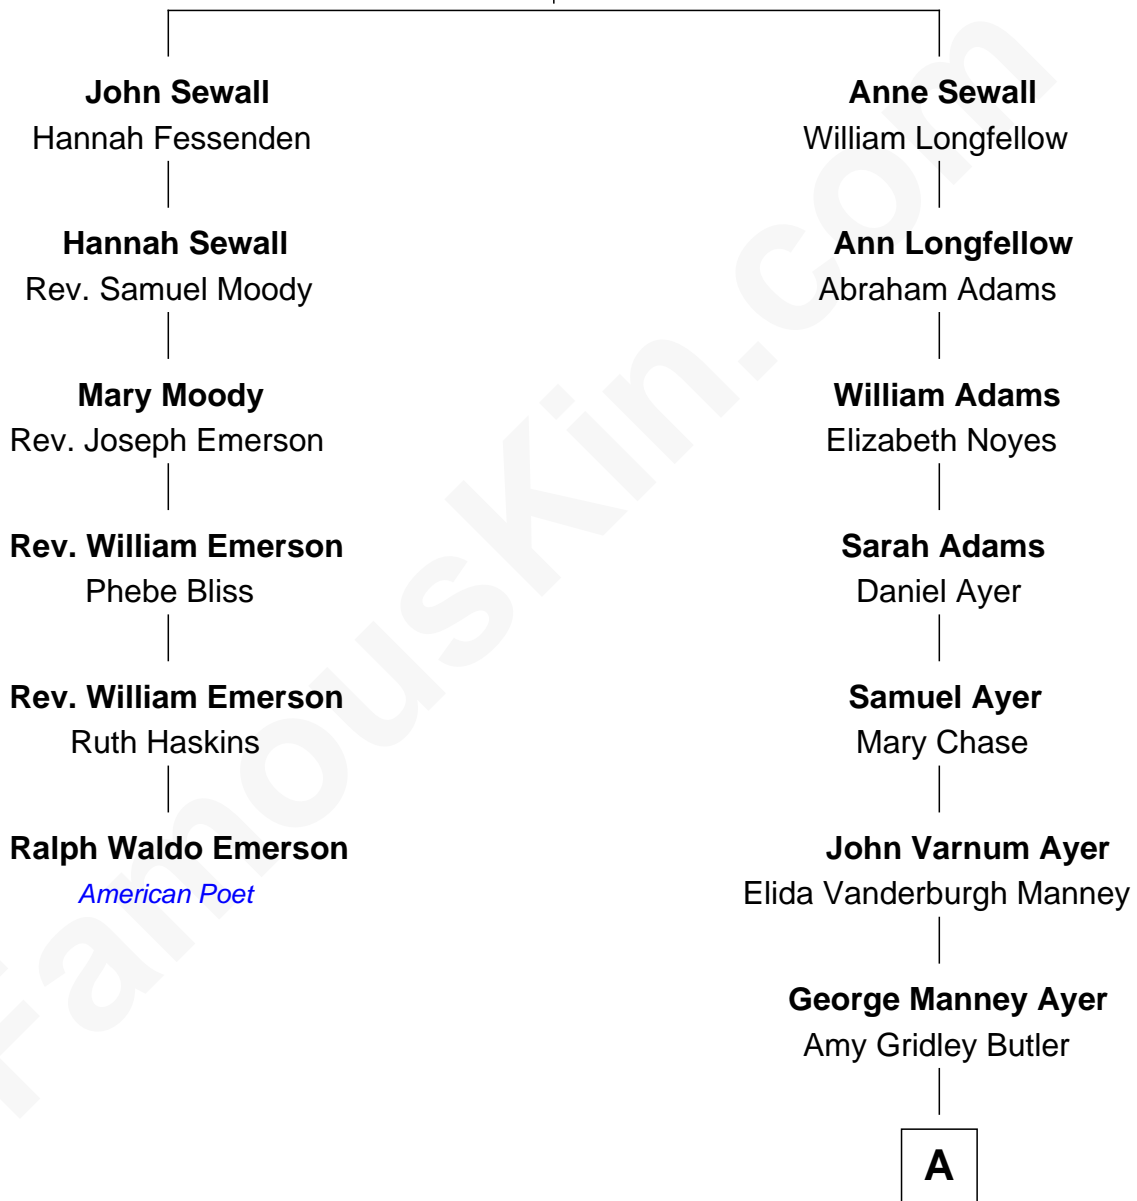

## Relationship Chart of Ralph Waldo Emerson

*American Poet*

5th cousin 4 times removed of

**Gerald Ford**

*38th U.S. President*

**Henry Sewall**  
Jane Dummer

**A**

**Adele Augusta Ayer**  
Levi Addison Gardner

**Dorothy Ayer Gardner**  
Leslie Lynch King

**Gerald Ford**  
*38th U.S. President*

FamousKin.com