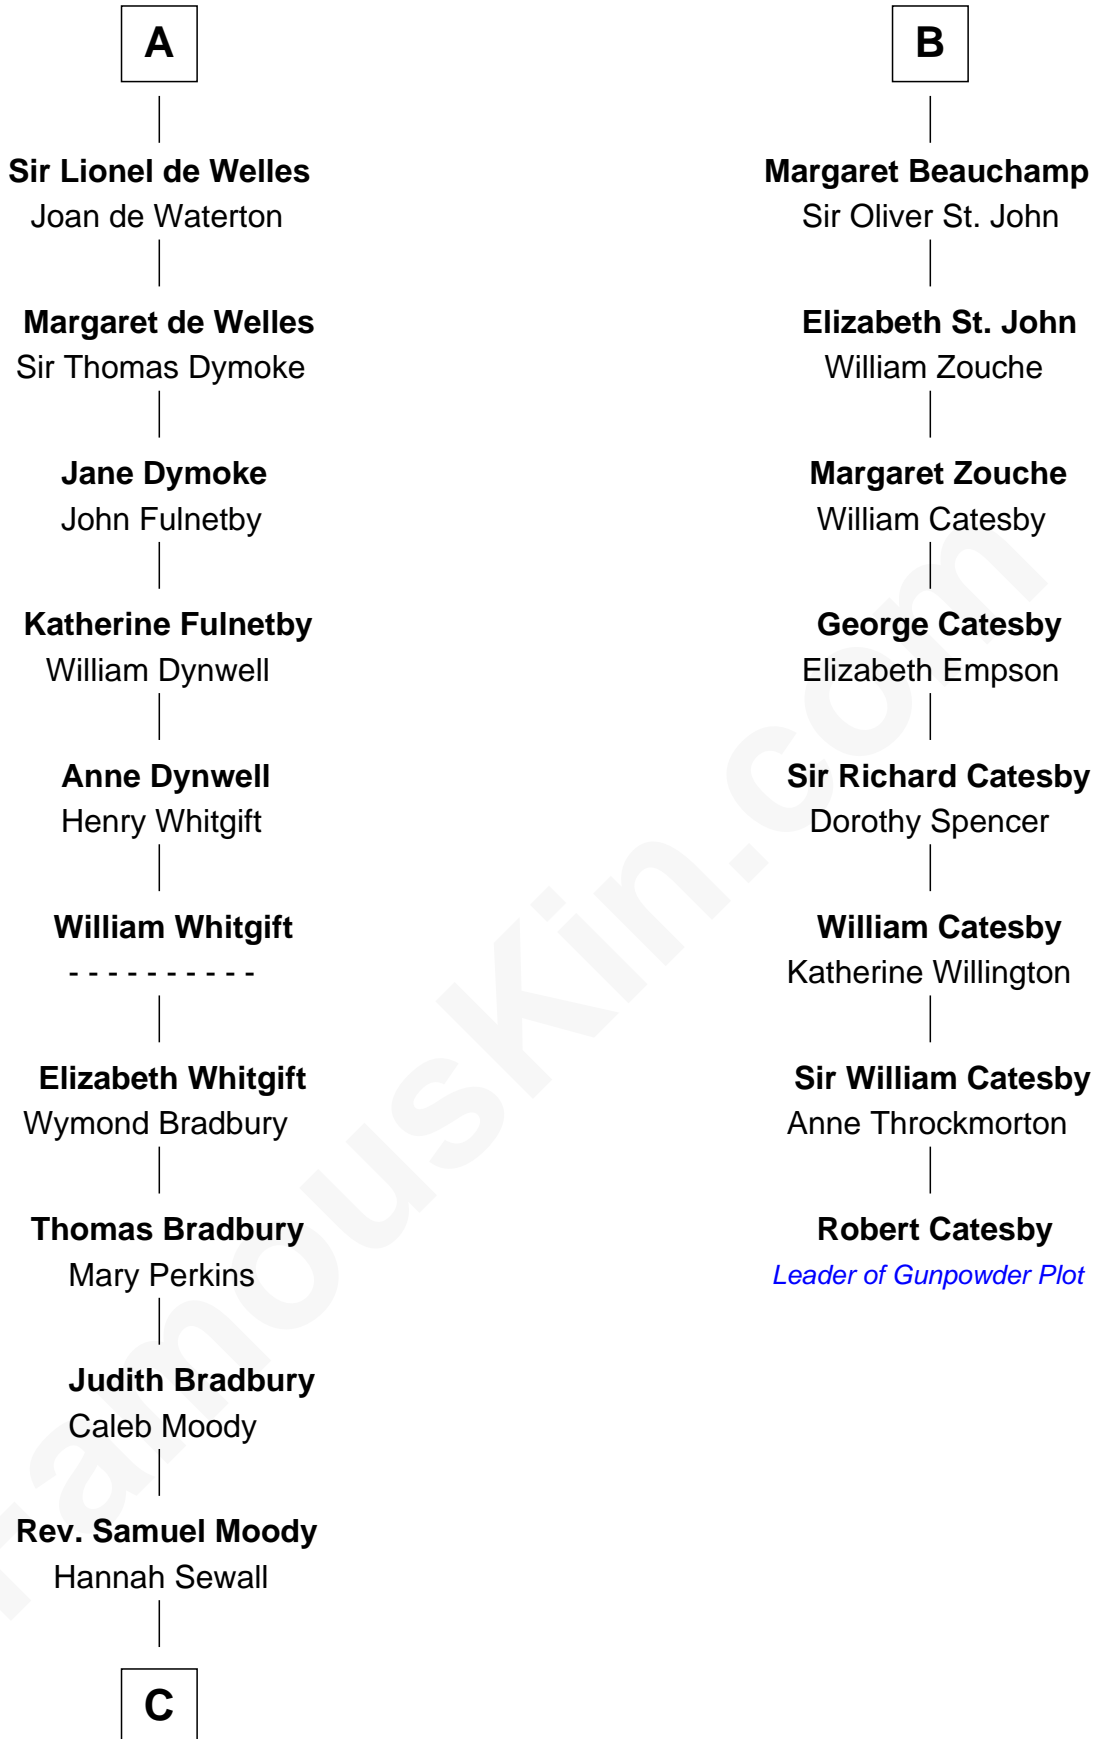

FamousKin.com

Relationship Chart of

Ralph Waldo Emerson

American Poet

14th cousin 6 times removed of

Robert Catesby
Leader of Gunpowder Plot

C

—
Mary Moody