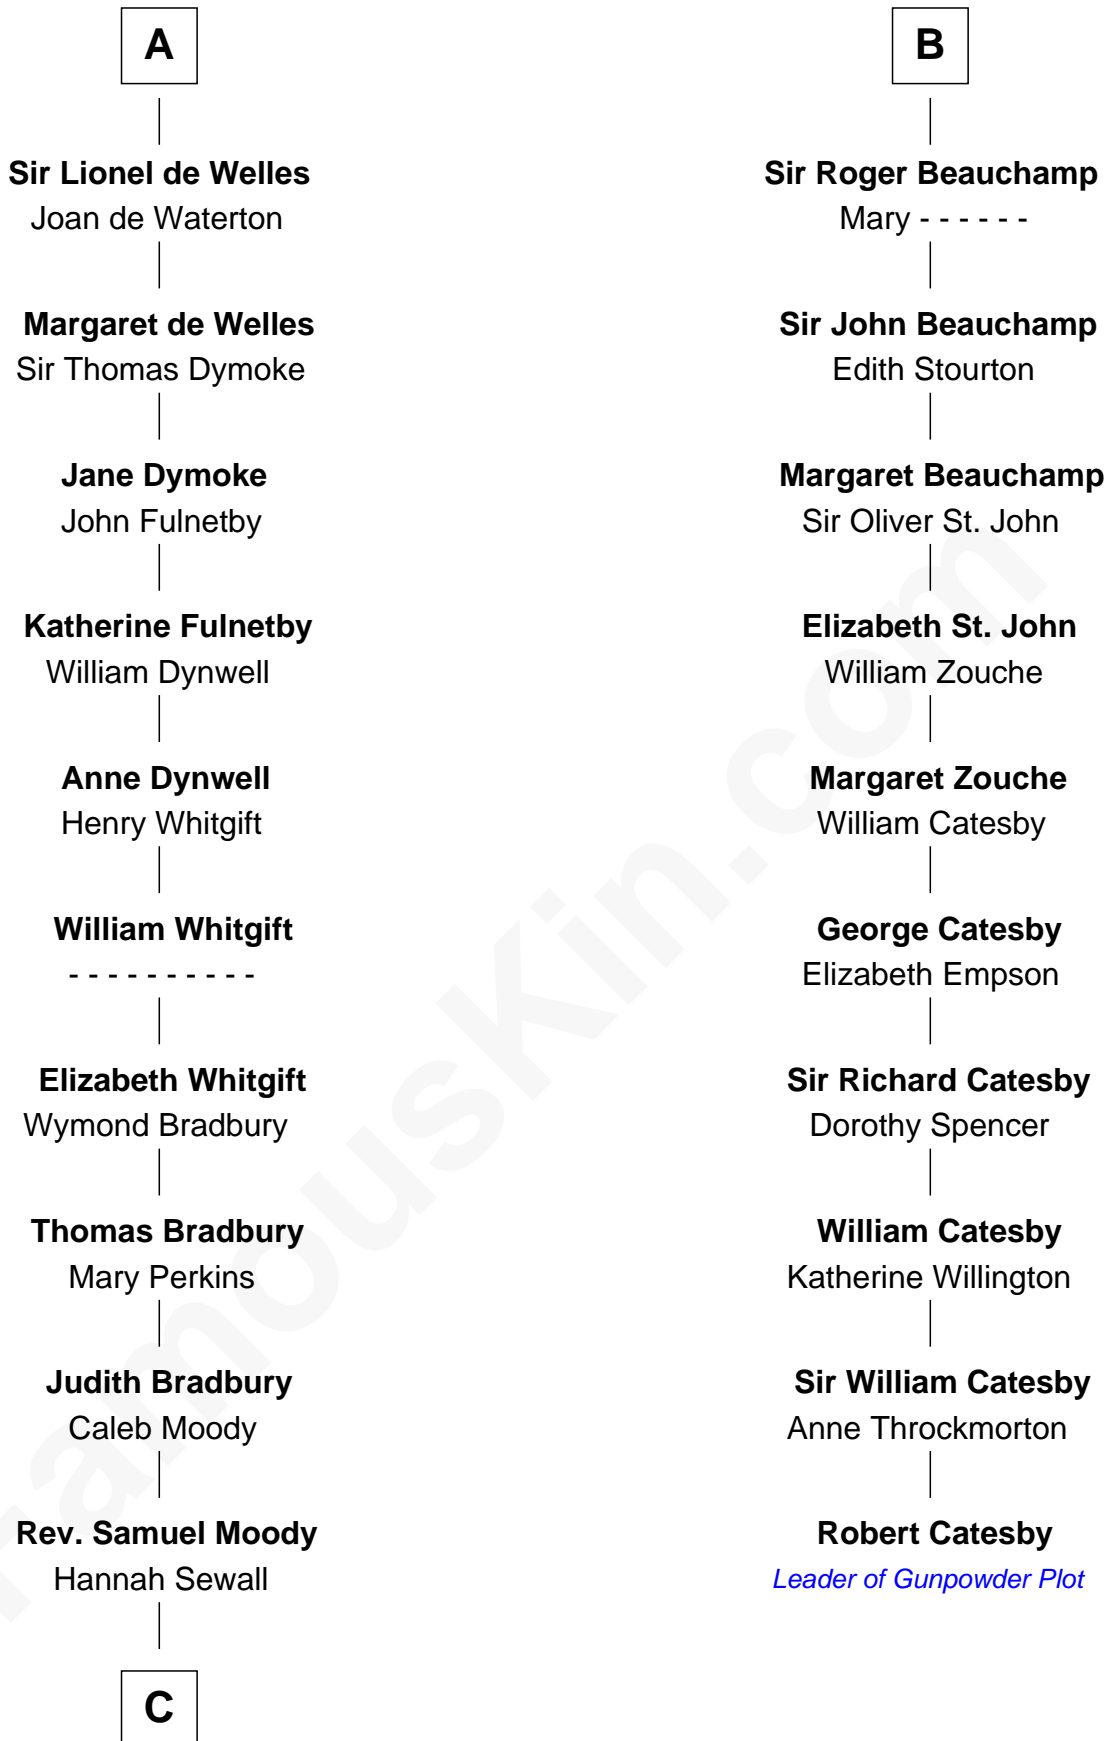

## Relationship Chart of

### Ralph Waldo Emerson

*American Poet*

16th cousin 4 times removed of

**Robert Catesby**  
*Leader of Gunpowder Plot*

**C**

—  
**Mary Moody**

Rev. Joseph Emerson

—  
**Rev. William Emerson**