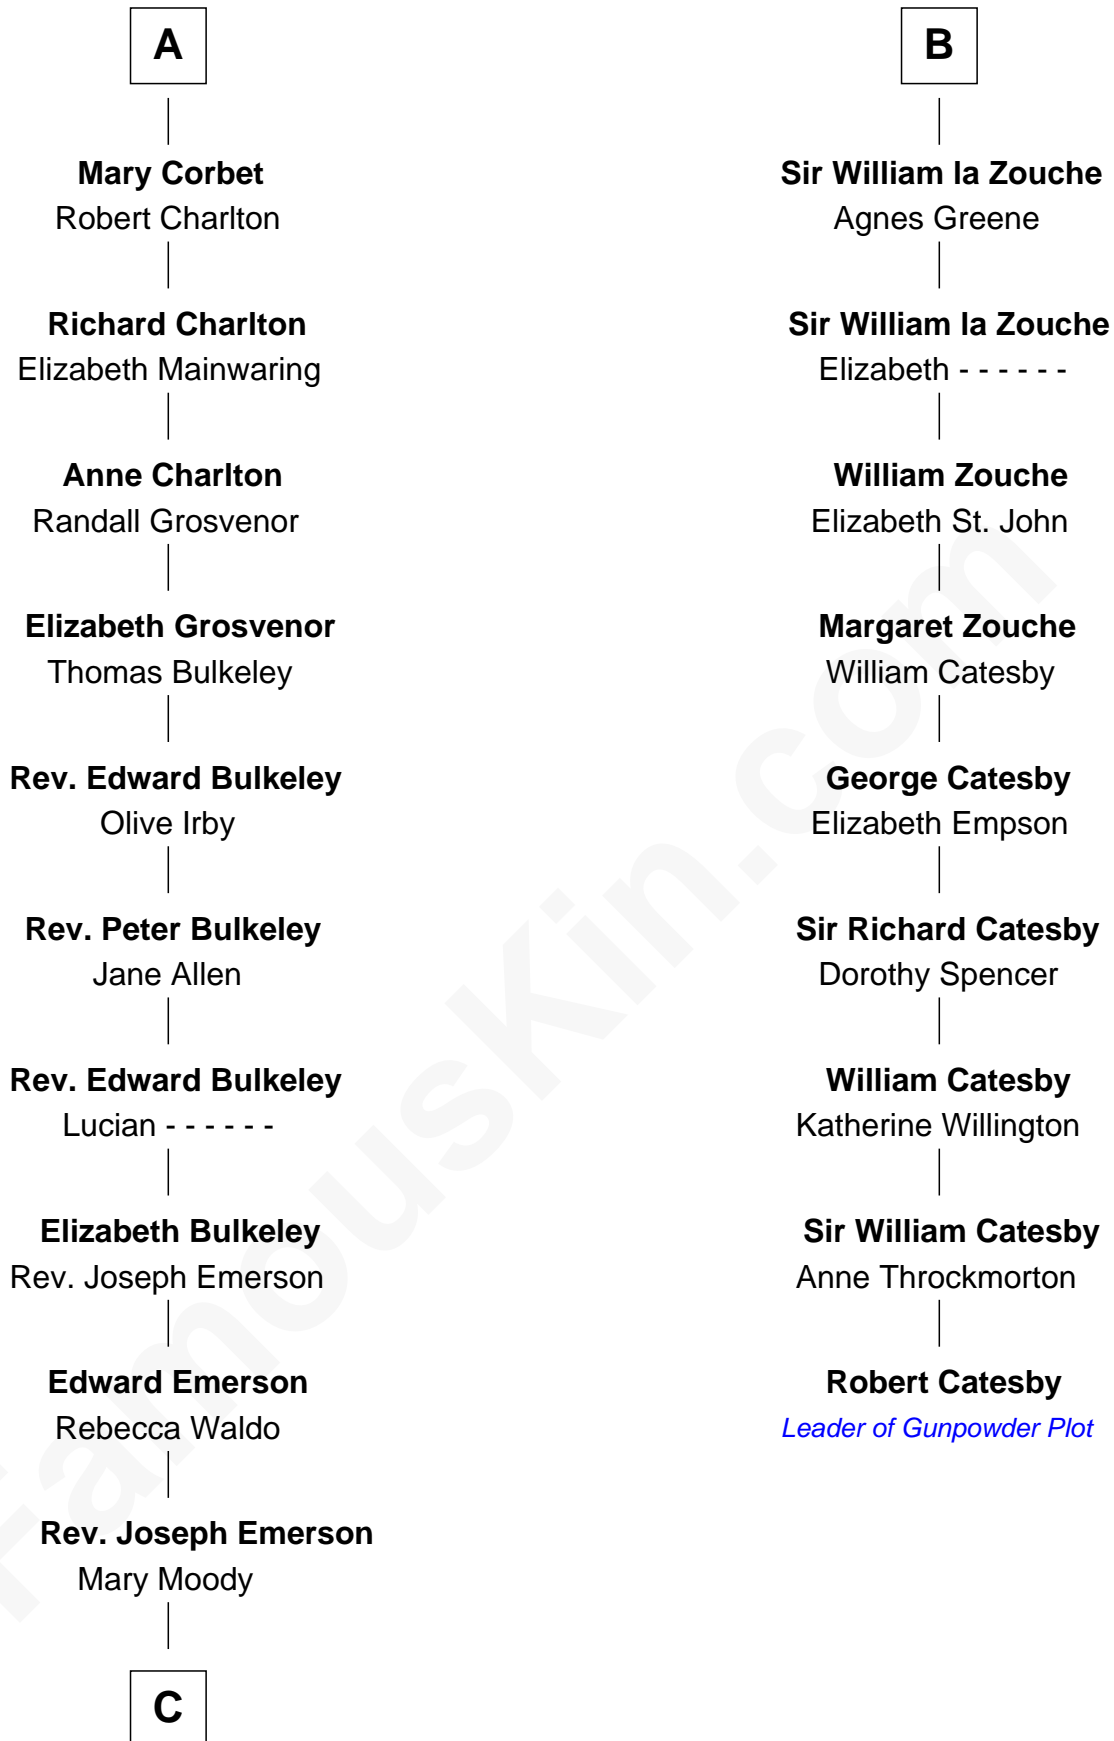

FamousKin.com

Relationship Chart of

Ralph Waldo Emerson

American Poet

15th cousin 4 times removed of

Robert Catesby

Leader of Gunpowder Plot

Hugh de Kevelioc
Bertrade de Montfort