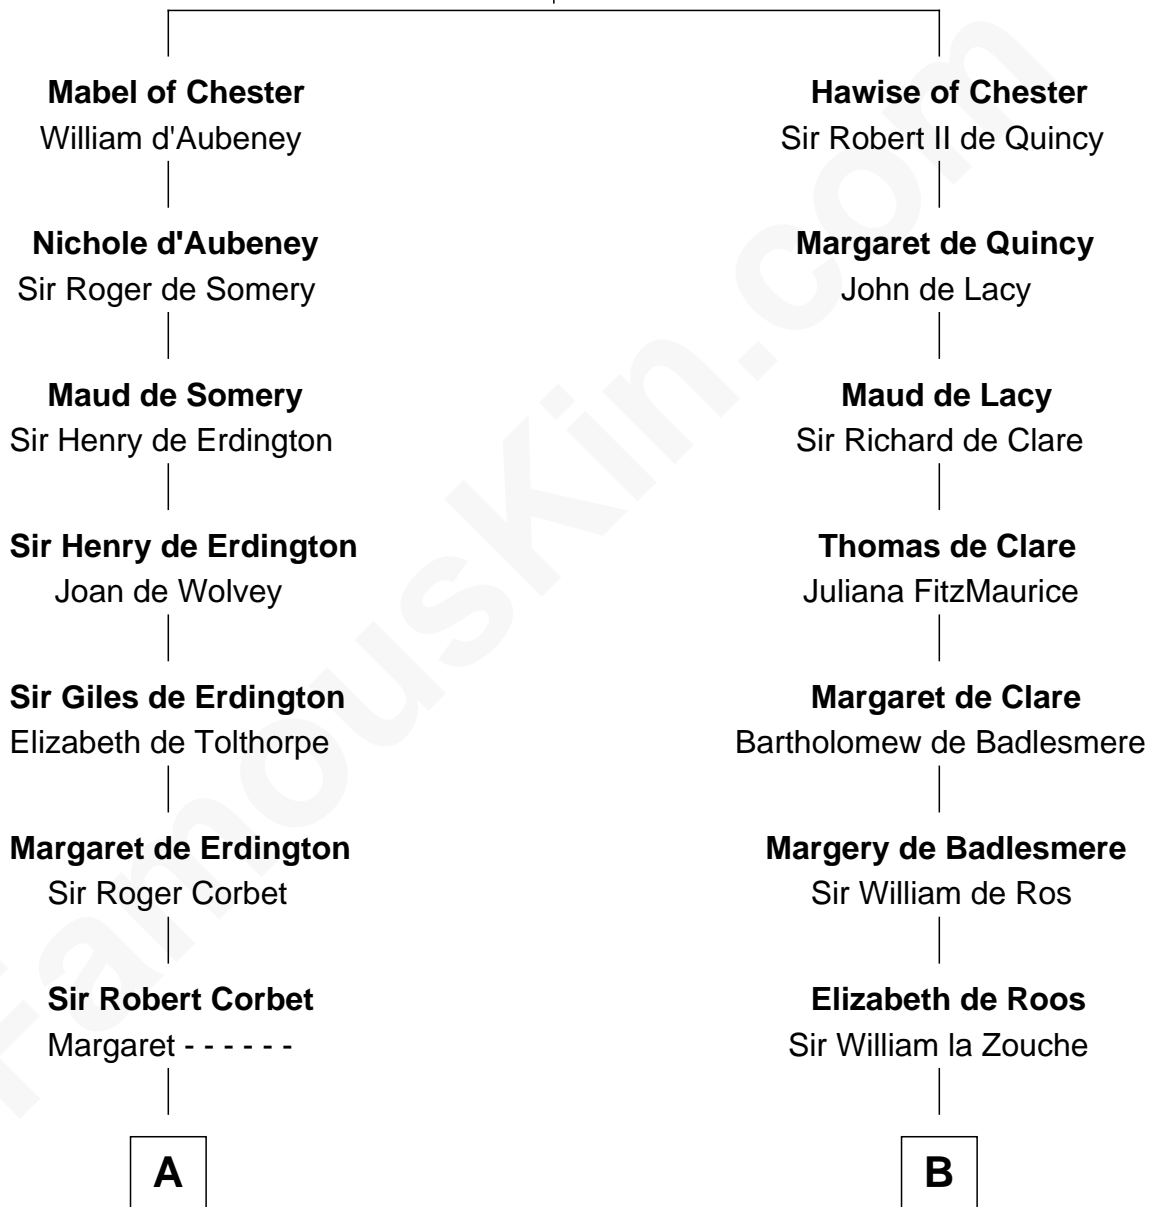

FamousKin.com

Relationship Chart of

Ralph Waldo Emerson

American Poet

15th cousin 4 times removed of

Robert Catesby

Leader of Gunpowder Plot

Hugh de Kevelioc
Bertrade de Montfort