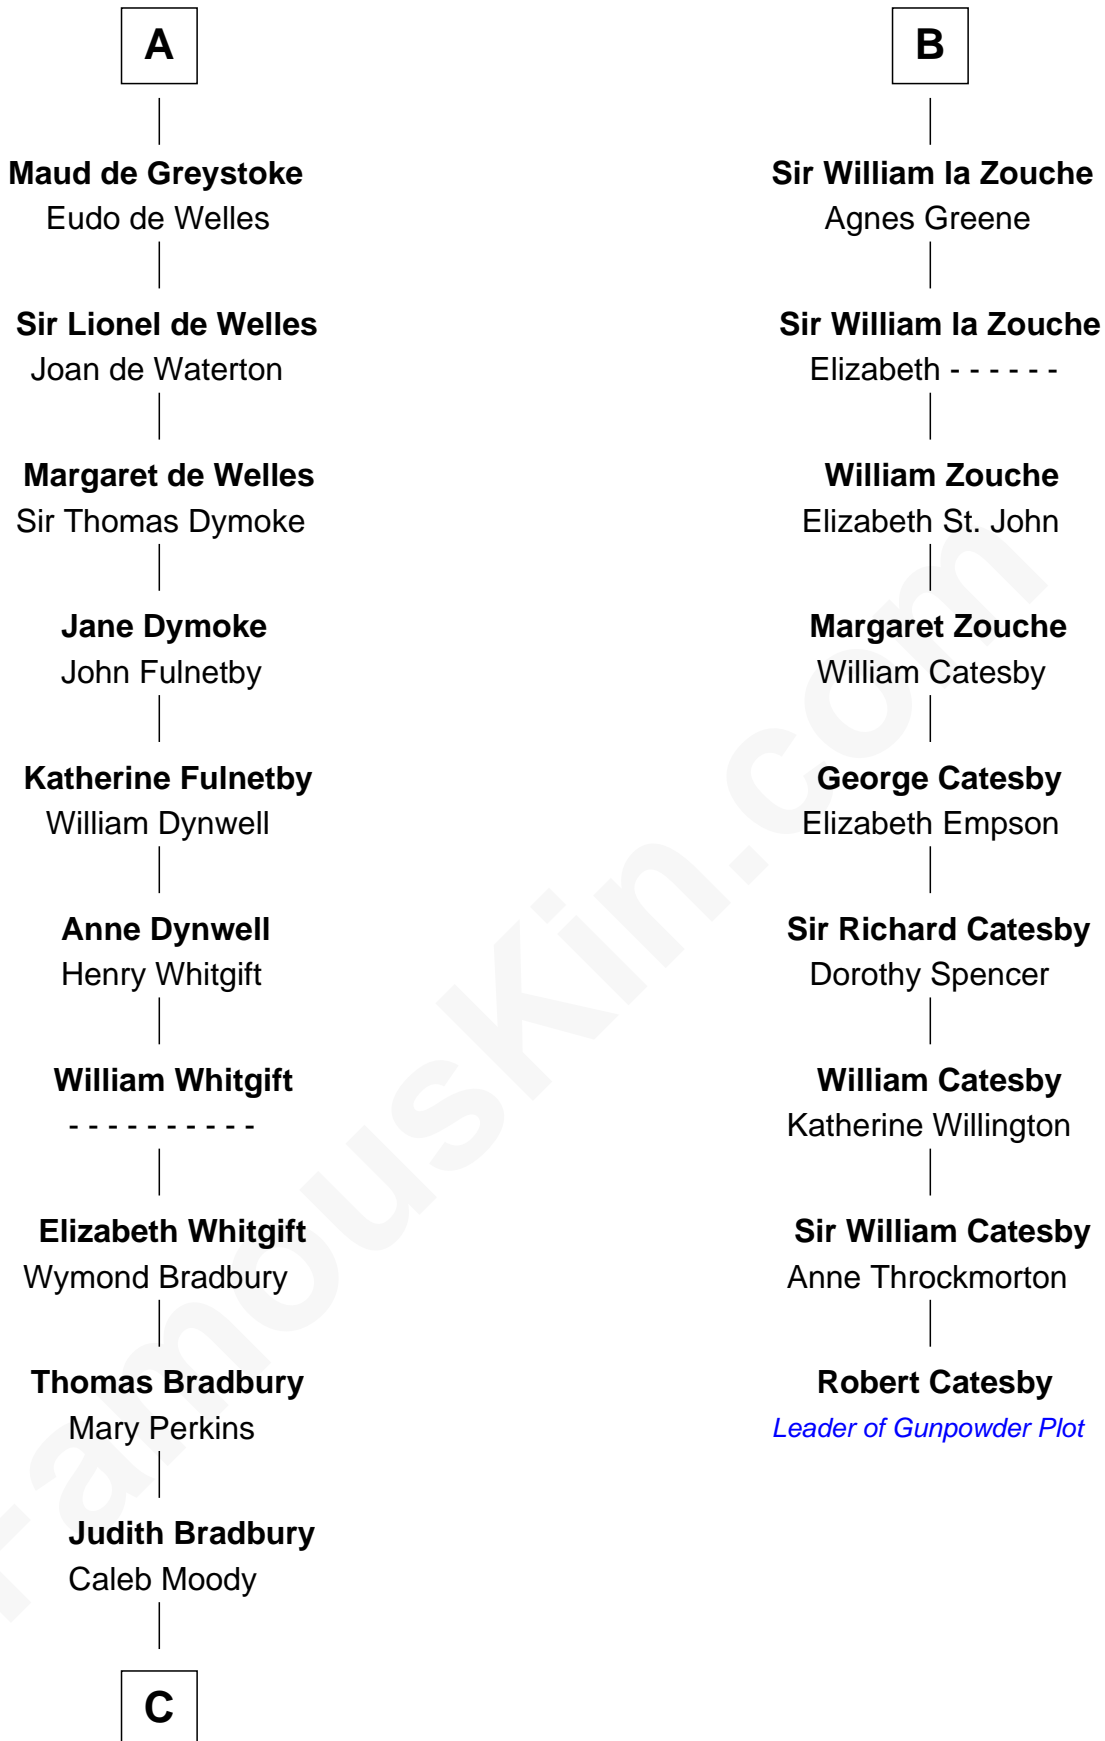

## Relationship Chart of

### Ralph Waldo Emerson

*American Poet*

15th cousin 6 times removed of

**Robert Catesby**

*Leader of Gunpowder Plot*

**C**

Rev. Samuel Moody

Hannah Sewall